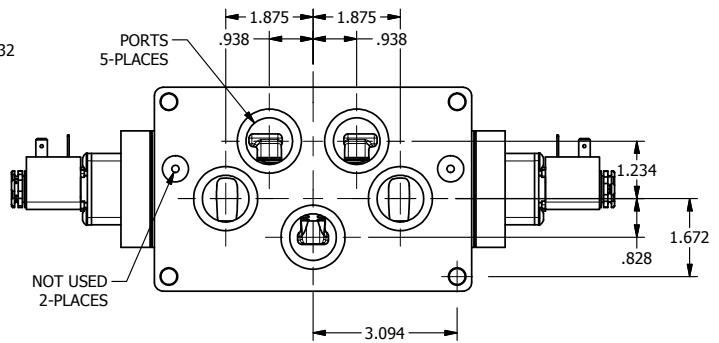

4

3

2

1

AAA
 PRODUCTS
 INTERNATIONAL

**AAA PRODUCTS
 INTERNATIONAL**
 7114 Harry Hines Blvd
 Dallas, TX 75235

TITLE: 1" SIDE PORT, DBL SOL, 3 POS,
 SPR CTR, SOL SHFT, REGEN CTR SPL,
 SIDE VENT

DRAWING NO.:
 DIM_ESY8PDC