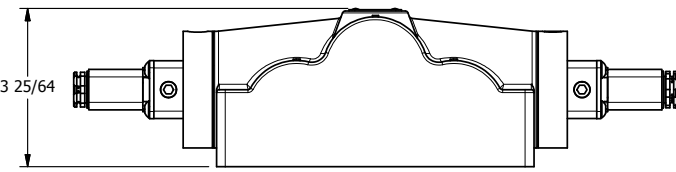

4

3

2

1

AAA
 PRODUCTS
 INTERNATIONAL

**AAA PRODUCTS
 INTERNATIONAL**
 7114 Harry Hines Blvd
 Dallas, TX 75235

TITLE: 1" SIDE PORT, DBL SOL, 3 POS,
 SPR CTR, SOL SHFT, REGEN CTR SPL,
 SIDE VENT

DRAWING NO.:
 DIM_ESY8PDC