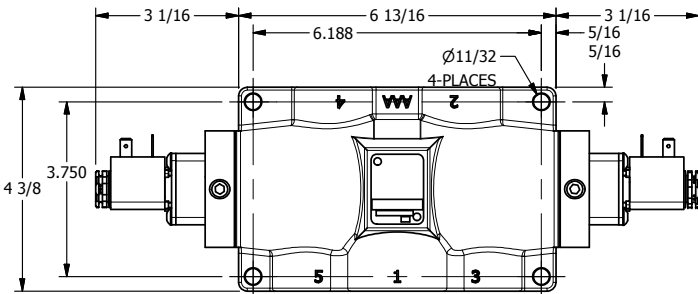

4

3

2

1

AAA
 PRODUCTS
 INTERNATIONAL

**AAA PRODUCTS
 INTERNATIONAL**
 7114 Harry Hines Blvd
 Dallas, TX 75235

TITLE: 1" SIDE PORT, DBL SOL, 3 POS,
 SPR CTR, SOL SHFT, REGEN CTR SPL,
 SIDE VENT

DRAWING NO.:
 DIM_ESY8PDC