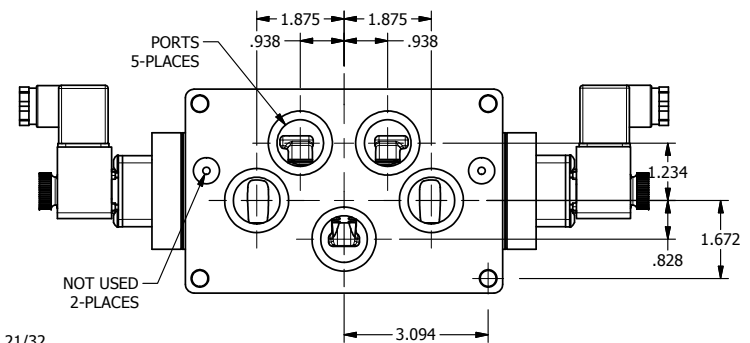

4

3

2

1

3/8" CORD GRIP DIN CAP INCLUDED
FORM A, ACC. TO EN 175301-803,
ISO 4400

**AAA PRODUCTS
INTERNATIONAL**
7114 Harry Hines Blvd
Dallas, TX 75235

TITLE: 1" SIDE PORT, DBL SOL, 3 POS,
SPR CTR, SOL SHFT, REGEN CTR SPL,
INTRINSICALLY SAFE, 24VDC, EXCLDR

DRAWING NO.:
DIM_ESY8PDAL

THE INFORMATION CONTAINED WITHIN THIS DOCUMENT IS PROPRIETARY TO AAA PRODUCTS AND MAY NOT BE DISCLOSED WITHOUT PRIOR WRITTEN CONSENT

4

3

2

1

B

B