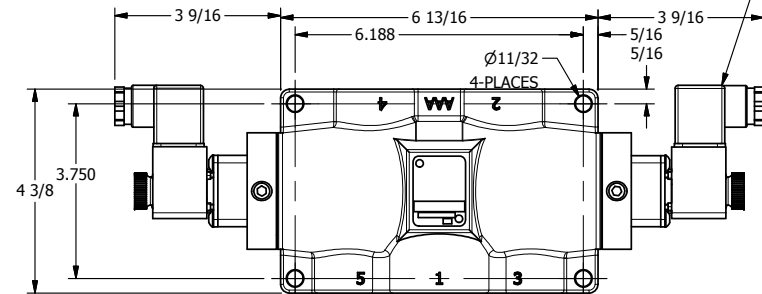

4

3

2

1

3/8" CORD GRIP DIN CAP INCLUDED
FORM A, ACC. TO EN 175301-803,
ISO 4400

**AAA PRODUCTS
INTERNATIONAL**
7114 Harry Hines Blvd
Dallas, TX 75235

TITLE: 1" SIDE PORT, DBL SOL, 3 POS,
SPR CTR, SOL SHFT, REGEN CTR SPL,
INTRINSICALLY SAFE, 24VDC, EXCLDR

DRAWING NO.:
DIM_ESY8PDAL

THE INFORMATION CONTAINED WITHIN THIS DOCUMENT IS PROPRIETARY TO AAA PRODUCTS AND MAY NOT BE DISCLOSED WITHOUT PRIOR WRITTEN CONSENT

4

3

2

1

B

B