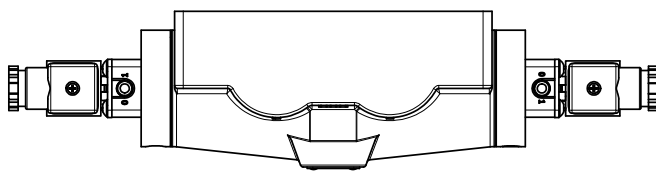

4

3

2

1

3/8" CORD GRIP DIN CAP INCLUDED
FORM A, ACC. TO EN 175301-803,
ISO 4400

**AAA PRODUCTS
INTERNATIONAL**
7114 Harry Hines Blvd
Dallas, TX 75235

TITLE: 1" SIDE PORT, DBL SOL, 3 POS,
SPR CTR, SOL SHFT, REGEN CTR SPL,
INTRINSICALLY SAFE, 24VDC, EXCLDR

DRAWING NO.:
DIM_ESY8PDAL

THE INFORMATION CONTAINED WITHIN THIS DOCUMENT IS PROPRIETARY TO AAA PRODUCTS AND MAY NOT BE DISCLOSED WITHOUT PRIOR WRITTEN CONSENT

4

3

2

1

B

B