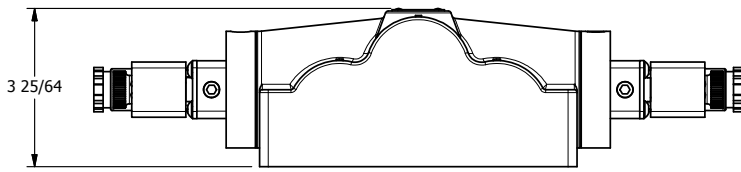

4

3

2

1

3/8" CORD GRIP DIN CAP INCLUDED
FORM A, ACC. TO EN 175301-803,
ISO 4400

**AAA PRODUCTS
INTERNATIONAL**
7114 Harry Hines Blvd
Dallas, TX 75235

TITLE: 1" SIDE PORT, DBL SOL, 3 POS,
SPR CTR, SOL SHFT, REGEN CTR SPL,
INTRINSICALLY SAFE, 24VDC, EXCLDR

DRAWING NO.:
DIM_ESY8PDAL

THE INFORMATION CONTAINED WITHIN THIS DOCUMENT IS PROPRIETARY TO AAA PRODUCTS AND MAY NOT BE DISCLOSED WITHOUT PRIOR WRITTEN CONSENT

4

3

2

1

B

B