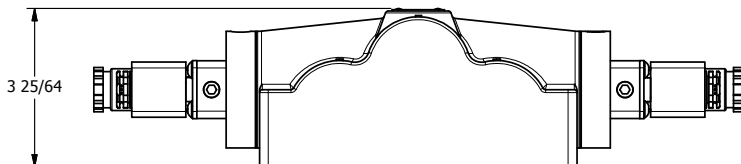

4

3

2

1

3/8" CORD GRIP DIN CAP INCLUDED  
FORM A, ACC. TO EN 175301-803,  
ISO 4400

**AAA**  
PRODUCTS  
INTERNATIONAL

**AAA PRODUCTS INTERNATIONAL**  
7114 Harry Hines Blvd  
Dallas, TX 75235

TITLE: 1" SIDE PORT, DBL SOL, 3 POS,  
SPR CTR, SOL SHFT, REGEN CTR SPL,  
INTR SAFE, 24VDC, SIDE VENT