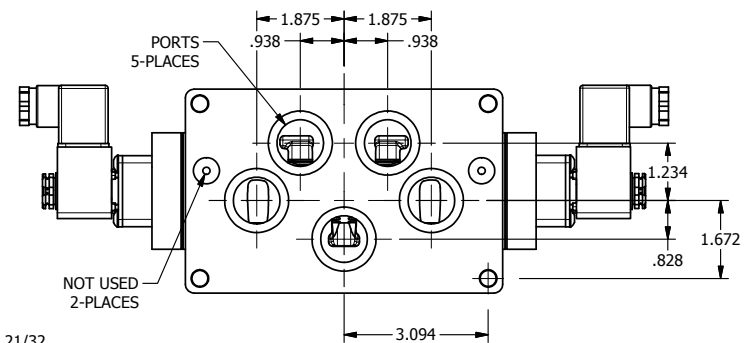

4

3

2

1

3/8" CORD GRIP DIN CAP INCLUDED  
FORM A, ACC. TO EN 175301-803,  
ISO 4400

**AAA**  
PRODUCTS  
INTERNATIONAL

**AAA PRODUCTS INTERNATIONAL**  
7114 Harry Hines Blvd  
Dallas, TX 75235

TITLE: 1" SIDE PORT, DBL SOL, 3 POS,  
SPR CTR, SOL SHFT, REGEN CTR SPL,  
INTR SAFE, 24VDC, SIDE VENT

DRAWING NO.:  
DIM\_ESY8PDAC

THE INFORMATION CONTAINED WITHIN THIS DOCUMENT IS PROPRIETARY TO AAA PRODUCTS AND MAY NOT BE DISCLOSED WITHOUT PRIOR WRITTEN CONSENT

4

3

2

1

B

B