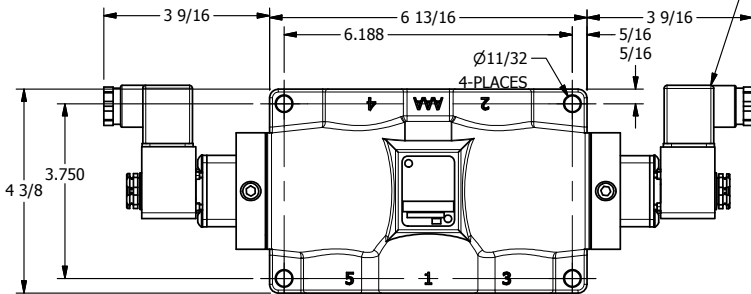

4

3

2

1

3/8" CORD GRIP DIN CAP INCLUDED  
FORM A, ACC. TO EN 175301-803,  
ISO 4400

**AAA**  
PRODUCTS  
INTERNATIONAL

**AAA PRODUCTS INTERNATIONAL**  
7114 Harry Hines Blvd  
Dallas, TX 75235

TITLE: 1" SIDE PORT, DBL SOL, 3 POS,  
SPR CTR, SOL SHFT, REGEN CTR SPL,  
INTR SAFE, 24VDC, SIDE VENT

DRAWING NO.:  
DIM\_ESY8PDAC

THE INFORMATION CONTAINED WITHIN THIS DOCUMENT IS PROPRIETARY TO AAA PRODUCTS AND MAY NOT BE DISCLOSED WITHOUT PRIOR WRITTEN CONSENT

4

3

2

1

B

B