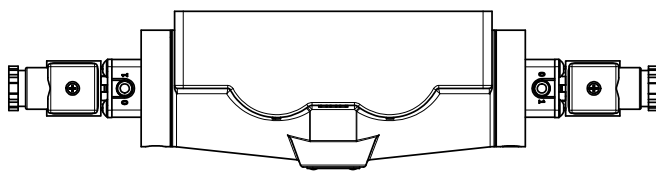

4

3

2

1

3/8" CORD GRIP DIN CAP INCLUDED  
FORM A, ACC. TO EN 175301-803,  
ISO 4400

**AAA**  
PRODUCTS  
INTERNATIONAL

**AAA PRODUCTS INTERNATIONAL**  
7114 Harry Hines Blvd  
Dallas, TX 75235

TITLE: 1" SIDE PORT, DBL SOL, 3 POS,  
SPR CTR, SOL SHFT, REGEN CTR SPL,  
INTR SAFE, 24VDC, SIDE VENT