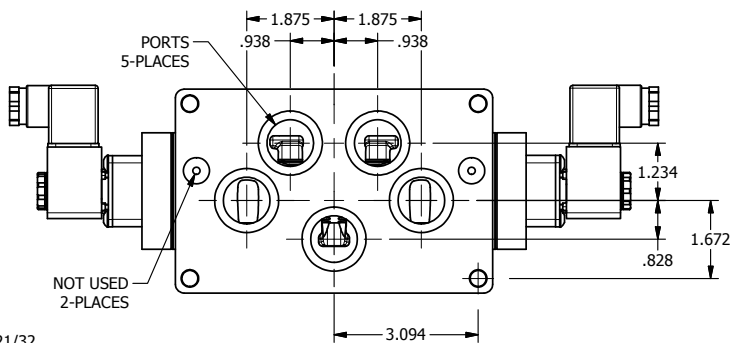

4

3

2

1

3/8" CORD GRIP DIN CAP INCLUDED  
FORM A, ACC. TO EN 175301-803,  
ISO 4400

3 25/64

**AAA**  
PRODUCTS  
INTERNATIONAL

**AAA PRODUCTS  
INTERNATIONAL**  
7114 Harry Hines Blvd  
Dallas, TX 75235

TITLE: 1" SIDE PORT, DBL SOL, 3 POS,  
SPR CTR, SOL SHFT, REGEN CTR SPL,  
INTRINSICALLY SAFE, 24VDC

DRAWING NO.:  
DIM\_ESY8PDA

THE INFORMATION CONTAINED WITHIN THIS DOCUMENT IS PROPRIETARY TO AAA PRODUCTS AND MAY NOT BE DISCLOSED WITHOUT PRIOR WRITTEN CONSENT