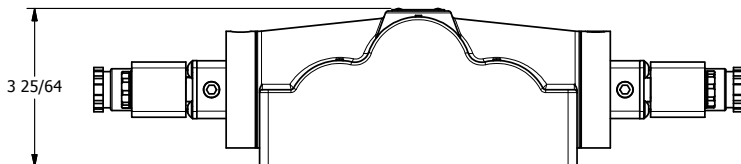

4

3

2

1

3/8" CORD GRIP DIN CAP INCLUDED  
FORM A, ACC. TO EN 175301-803,  
ISO 4400

3 25/64

**AAA**  
PRODUCTS  
INTERNATIONAL

**AAA PRODUCTS  
INTERNATIONAL**  
7114 Harry Hines Blvd  
Dallas, TX 75235

TITLE: 1" SIDE PORT, DBL SOL, 3 POS,  
SPR CTR, SOL SHFT, REGEN CTR SPL,  
INTRINSICALLY SAFE, 24VDC

DRAWING NO.:  
DIM\_ESY8PDA

THE INFORMATION CONTAINED WITHIN THIS DOCUMENT IS PROPRIETARY TO AAA PRODUCTS AND MAY NOT BE DISCLOSED WITHOUT PRIOR WRITTEN CONSENT