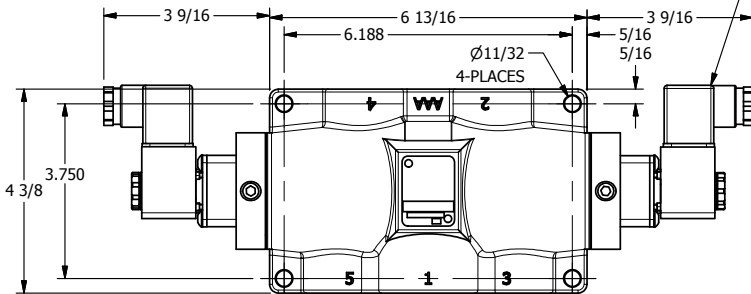

4

3

2

1

3/8" CORD GRIP DIN CAP INCLUDED  
FORM A, ACC. TO EN 175301-803,  
ISO 4400

3 25/64

**AAA**  
PRODUCTS  
INTERNATIONAL

**AAA PRODUCTS  
INTERNATIONAL**  
7114 Harry Hines Blvd  
Dallas, TX 75235

TITLE: 1" SIDE PORT, DBL SOL, 3 POS,  
SPR CTR, SOL SHFT, REGEN CTR SPL,  
INTRINSICALLY SAFE, 24VDC

DRAWING NO.:  
DIM\_ESY8PDA

THE INFORMATION CONTAINED WITHIN THIS DOCUMENT IS PROPRIETARY TO AAA PRODUCTS AND MAY NOT BE DISCLOSED WITHOUT PRIOR WRITTEN CONSENT