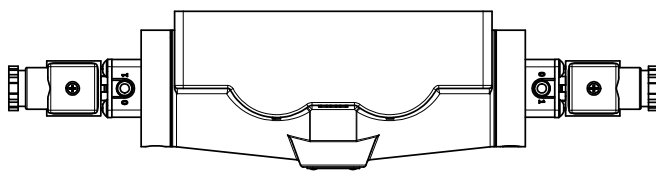

4

3

2

1

3/8" CORD GRIP DIN CAP INCLUDED  
FORM A, ACC. TO EN 175301-803,  
ISO 4400

3 25/64

**AAA**  
PRODUCTS  
INTERNATIONAL

**AAA PRODUCTS  
INTERNATIONAL**  
7114 Harry Hines Blvd  
Dallas, TX 75235

TITLE: 1" SIDE PORT, DBL SOL, 3 POS,  
SPR CTR, SOL SHFT, REGEN CTR SPL,  
INTRINSICALLY SAFE, 24VDC

DRAWING NO.:  
DIM\_ESY8PDA

THE INFORMATION CONTAINED WITHIN THIS DOCUMENT IS PROPRIETARY TO AAA PRODUCTS AND MAY NOT BE DISCLOSED WITHOUT PRIOR WRITTEN CONSENT