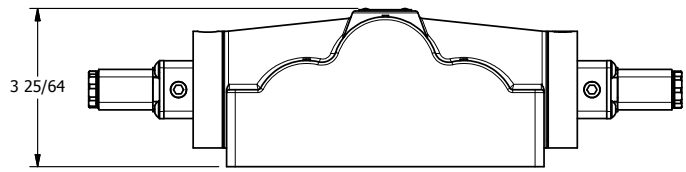

4

3

2

1

11mm/INDUSTRIAL TYPE B
DIN 43650 STYLE

AAA
PRODUCTS
INTERNATIONAL

**AAA PRODUCTS
INTERNATIONAL**
7114 Harry Hines Blvd
Dallas, TX 75235

TITLE: 1" SIDE PORT, DBL SOL, 3 POS,
SPR CTR, SOL SHFT, REGEN CTR SPL

DRAWING NO.:
DIM_ESY8PD

THE INFORMATION CONTAINED WITHIN THIS DOCUMENT IS PROPRIETARY TO AAA PRODUCTS AND MAY NOT BE DISCLOSED WITHOUT PRIOR WRITTEN CONSENT

4

3

2

1