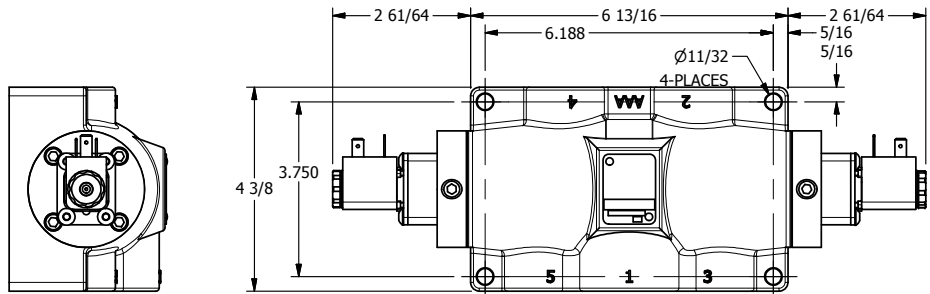

4

3

2

1

11mm/INDUSTRIAL TYPE B
DIN 43650 STYLE

AAA
PRODUCTS
INTERNATIONAL

**AAA PRODUCTS
INTERNATIONAL**
7114 Harry Hines Blvd
Dallas, TX 75235

TITLE: 1" SIDE PORT, DBL SOL, 3 POS,
SPR CTR, SOL SHFT, REGEN CTR SPL

DRAWING NO.:
DIM_ESY8PD

THE INFORMATION CONTAINED WITHIN THIS DOCUMENT IS PROPRIETARY TO AAA PRODUCTS AND MAY NOT BE DISCLOSED WITHOUT PRIOR WRITTEN CONSENT

4

3

2

1