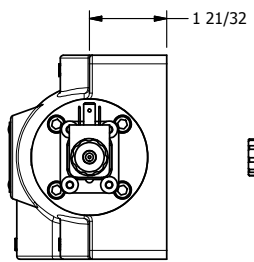

4

3

2

1

11mm/INDUSTRIAL TYPE B
DIN 43650 STYLE

AAA
PRODUCTS
INTERNATIONAL

**AAA PRODUCTS
INTERNATIONAL**
7114 Harry Hines Blvd
Dallas, TX 75235

TITLE: 1" SIDE PORT, DBL SOL, 3 POS,
SPR CTR, SOL SHFT, REGEN CTR SPL

DRAWING NO.:
DIM_ESY8PD

THE INFORMATION CONTAINED WITHIN THIS DOCUMENT IS PROPRIETARY TO AAA PRODUCTS AND MAY NOT BE DISCLOSED WITHOUT PRIOR WRITTEN CONSENT

4

3

2

1