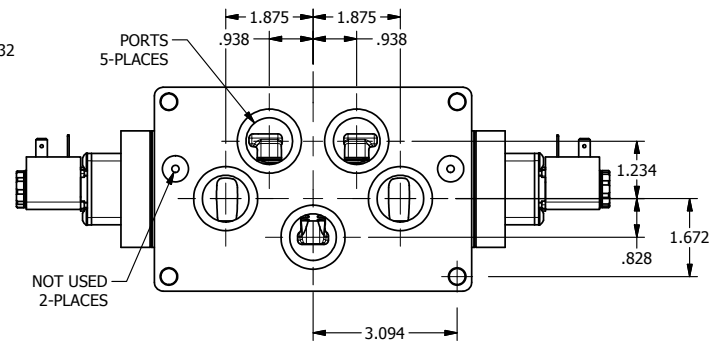

4

3

2

1

11mm/INDUSTRIAL TYPE B
DIN 43650 STYLE

AAA
PRODUCTS
INTERNATIONAL

**AAA PRODUCTS
INTERNATIONAL**
7114 Harry Hines Blvd
Dallas, TX 75235

TITLE: 1" SIDE PORT, DBL SOL, 3 POS,
SPR CTR, SOL SHFT, REGEN CTR SPL

DRAWING NO.:
DIM_ESY8PD

THE INFORMATION CONTAINED WITHIN THIS DOCUMENT IS PROPRIETARY TO AAA PRODUCTS AND MAY NOT BE DISCLOSED WITHOUT PRIOR WRITTEN CONSENT

4

3

2

1