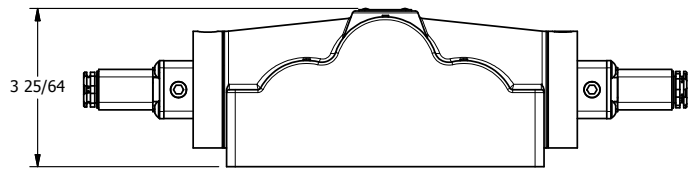

4

3

2

1

AAA
 PRODUCTS
 INTERNATIONAL

**AAA PRODUCTS
 INTERNATIONAL**
 7114 Harry Hines Blvd
 Dallas, TX 75235

TITLE: 1" SIDE PORT, DBL SOL, 3 POS,
 SPR CTR, SOL SHFT, CLSD CTR SPL,
 SIDE VENT

DRAWING NO.:
 DIM_ESY8PC