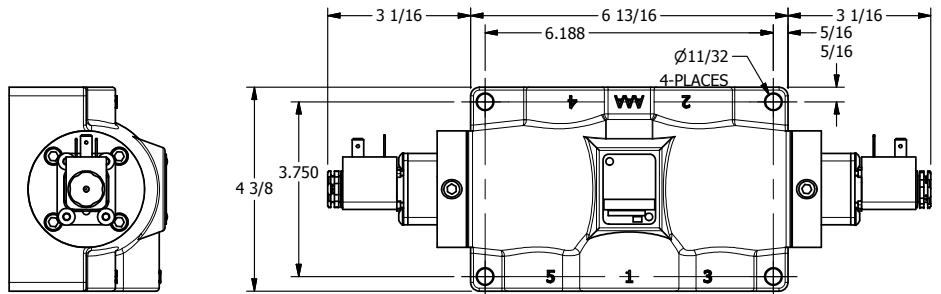

4

3

2

1

AAA
 PRODUCTS
 INTERNATIONAL

**AAA PRODUCTS
 INTERNATIONAL**
 7114 Harry Hines Blvd
 Dallas, TX 75235

TITLE: 1" SIDE PORT, DBL SOL, 3 POS,
 SPR CTR, SOL SHFT, CLSD CTR SPL,
 SIDE VENT

DRAWING NO.:
 DIM_ESY8PC