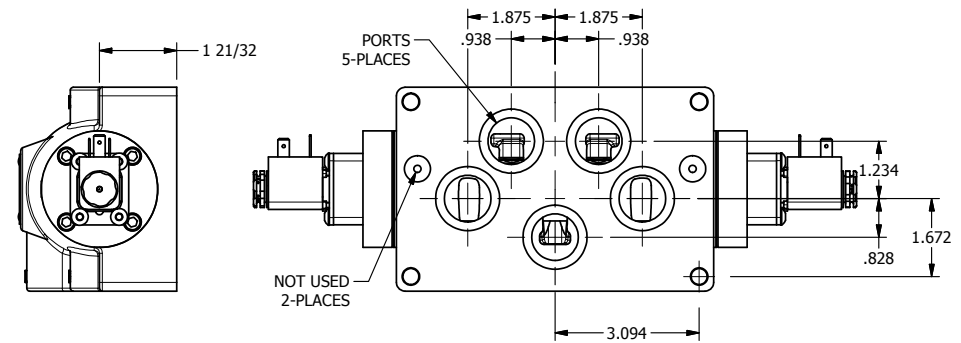

4

3

2

1

AAA
 PRODUCTS
 INTERNATIONAL

**AAA PRODUCTS
 INTERNATIONAL**
 7114 Harry Hines Blvd
 Dallas, TX 75235

TITLE: 1" SIDE PORT, DBL SOL, 3 POS,
 SPR CTR, SOL SHFT, CLSD CTR SPL,
 SIDE VENT

DRAWING NO.:
 DIM_ESY8PC