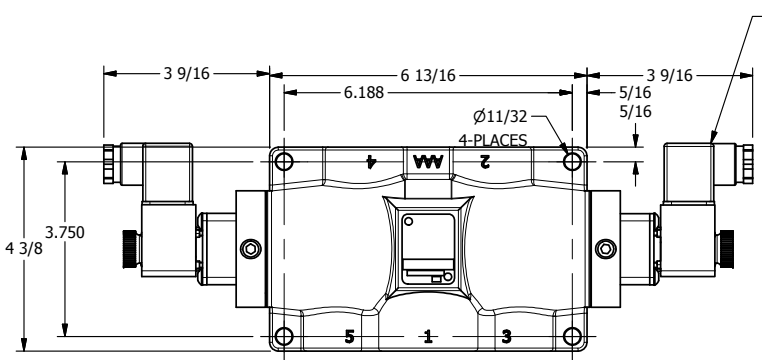

4

3

2

1

AAA
PRODUCTS
INTERNATIONAL

**AAA PRODUCTS
INTERNATIONAL**
7114 Harry Hines Blvd
Dallas, TX 75235

TITLE: 1" SIDE PORT, DBL SOL, 3 POS,
SPR CTR, SOL SHFT, CLSD CTR SPL,
INTRINSICALLY SAFE, 24VDC, EXCLDR

DRAWING NO.:
DIM_ESY8PAL

THE INFORMATION CONTAINED WITHIN THIS DOCUMENT IS PROPRIETARY TO AAA PRODUCTS AND MAY NOT BE DISCLOSED WITHOUT PRIOR WRITTEN CONSENT

4

3

2

1

B

B