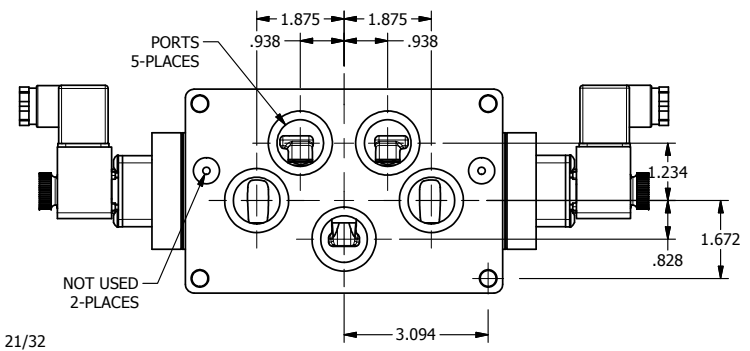

4

3

2

1

AAA
PRODUCTS
INTERNATIONAL

**AAA PRODUCTS
INTERNATIONAL**
7114 Harry Hines Blvd
Dallas, TX 75235

TITLE: 1" SIDE PORT, DBL SOL, 3 POS,
SPR CTR, SOL SHFT, CLSD CTR SPL,
INTRINSICALLY SAFE, 24VDC, EXCLDR

DRAWING NO.:
DIM_ESY8PAL

THE INFORMATION CONTAINED WITHIN THIS DOCUMENT IS PROPRIETARY TO AAA PRODUCTS AND MAY NOT BE DISCLOSED WITHOUT PRIOR WRITTEN CONSENT

4

3

2

1

B

B