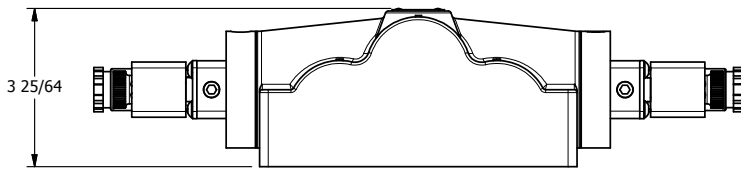

4

3

2

1

AAA
PRODUCTS
INTERNATIONAL

**AAA PRODUCTS
INTERNATIONAL**
7114 Harry Hines Blvd
Dallas, TX 75235

TITLE: 1" SIDE PORT, DBL SOL, 3 POS,
SPR CTR, SOL SHFT, CLSD CTR SPL,
INTRINSICALLY SAFE, 24VDC, EXCLDR