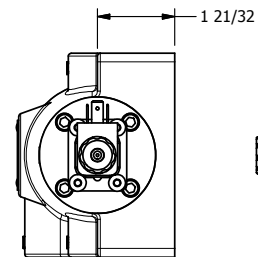

4

3

2

1

AAA
PRODUCTS
INTERNATIONAL

**AAA PRODUCTS
INTERNATIONAL**
7114 Harry Hines Blvd
Dallas, TX 75235

TITLE: 1" SIDE PORT, DBL SOL, 3 POS,
SPR CTR, SOL SHFT, CLSD CTR SPL

DRAWING NO.:
DIM_ESY8P