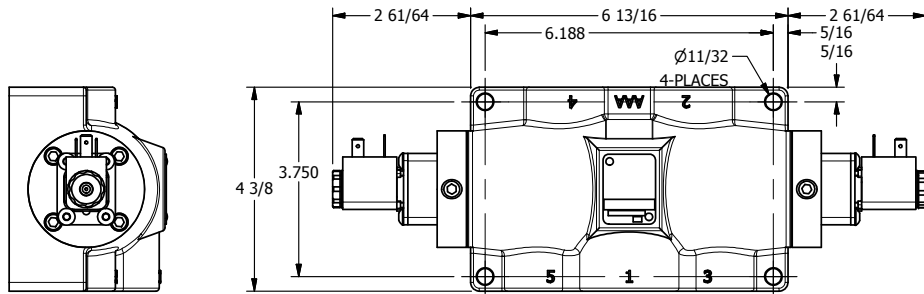

4

3

2

1

AAA
PRODUCTS
INTERNATIONAL

**AAA PRODUCTS
INTERNATIONAL**
7114 Harry Hines Blvd
Dallas, TX 75235

TITLE: 1" SIDE PORT, DBL SOL, 3 POS,
SPR CTR, SOL SHFT, CLSD CTR SPL

DRAWING NO.:
DIM_ESY8P