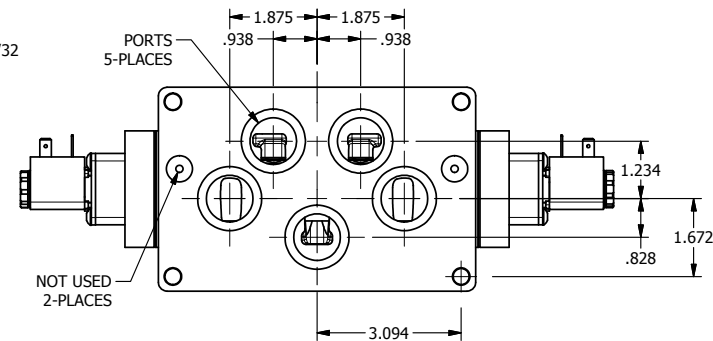

4

3

2

1

AAA
PRODUCTS
INTERNATIONAL

**AAA PRODUCTS
INTERNATIONAL**
7114 Harry Hines Blvd
Dallas, TX 75235

TITLE: 1" SIDE PORT, DBL SOL, 3 POS,
SPR CTR, SOL SHFT, CLSD CTR SPL

DRAWING NO.:
DIM_ESY8P