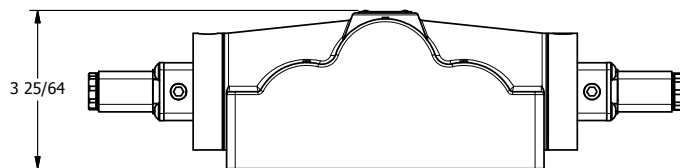

4

3

2

1

AAA
PRODUCTS
INTERNATIONAL

**AAA PRODUCTS
INTERNATIONAL**
7114 Harry Hines Blvd
Dallas, TX 75235

TITLE: 1" SIDE PORT, DBL SOL, 3 POS,
SPR CTR, SOL SHFT, CLSD CTR SPL

DRAWING NO.:
DIM_ESY8P