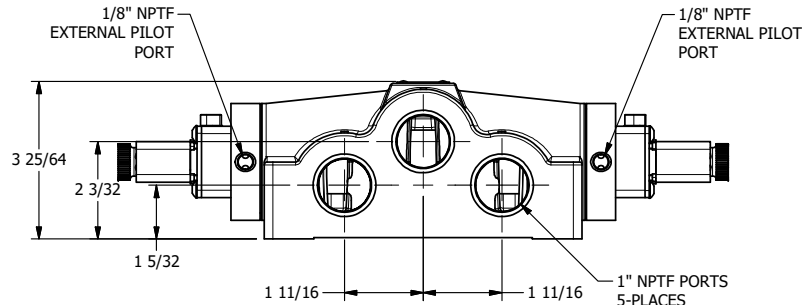

4

3

2

1

AAA
PRODUCTS
INTERNATIONAL

**AAA PRODUCTS
INTERNATIONAL**
7114 Harry Hines Blvd
Dallas, TX 75235

TITLE: 1" SIDE PORT, DBL SOL, 3 POS,
CLSD SPR CTR SPL,
LCKNG OVRD, EXCLDR, EXT PILOT

DRAWING NO.:
DIM_ESY80LZ