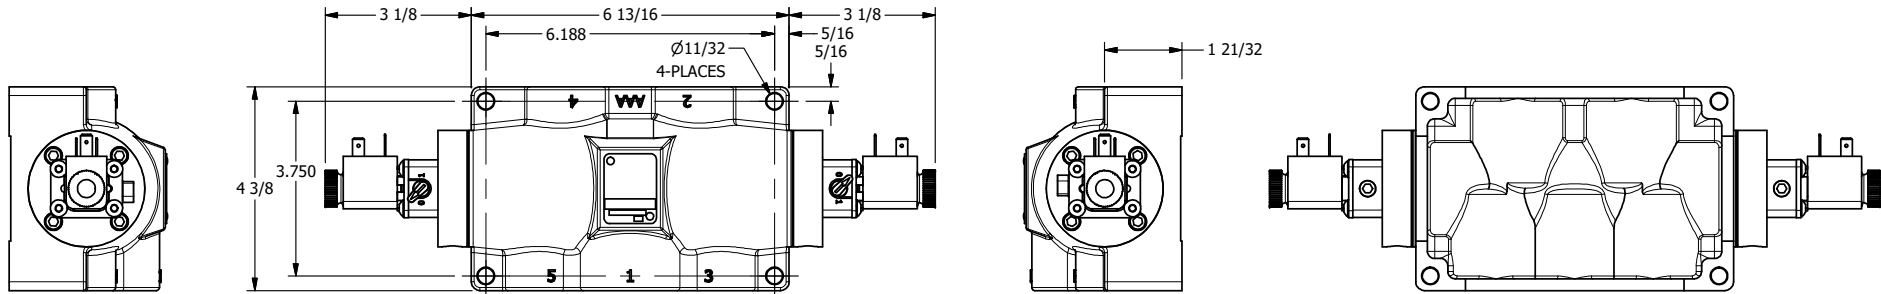

4

3

2

1

AAA
PRODUCTS
INTERNATIONAL

**AAA PRODUCTS
INTERNATIONAL**
7114 Harry Hines Blvd
Dallas, TX 75235

TITLE: 1" SIDE PORT, DBL SOL, 3 POS,
CLSD SPR CTR SPL,
LCKNG OVRD, EXCLDR, EXT PILOT

DRAWING NO.:
DIM_ESY80LZ