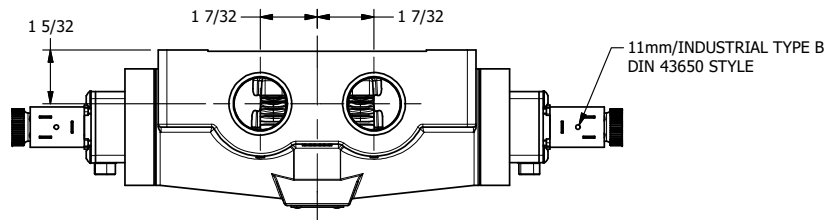

4

3

2

1

AAA
PRODUCTS
INTERNATIONAL

**AAA PRODUCTS
INTERNATIONAL**
7114 Harry Hines Blvd
Dallas, TX 75235

TITLE: 1" SIDE PORT, DBL SOL, 3 POS,
CLSD SPR CTR SPL,
LCKNG OVRD, EXCLDR, EXT PILOT

DRAWING NO.:
DIM_ESY80LZ