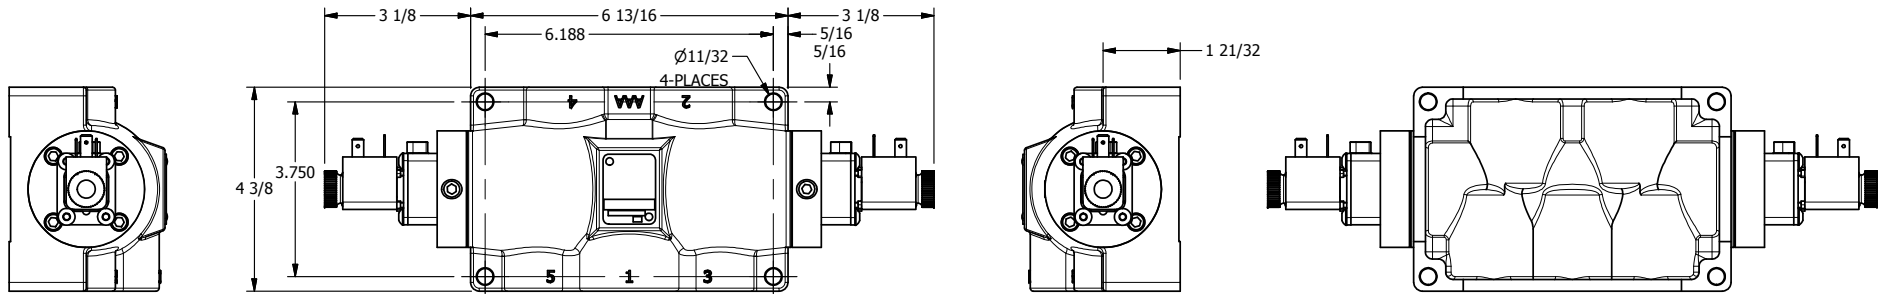

4

3

2

1

AAA
PRODUCTS
INTERNATIONAL

**AAA PRODUCTS
INTERNATIONAL**
7114 Harry Hines Blvd
Dallas, TX 75235

TITLE: 1" SIDE PORT, DBL SOL, 3 POS,
SPR CTR, SOL SHFT, CLSD CTR SPL,
LCKNG OVRD, DUST EXCLDR

DRAWING NO.:
DIM_ESY8OL