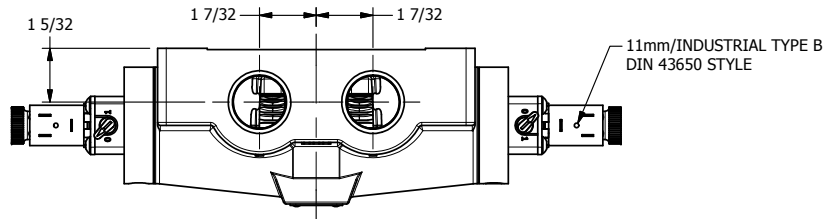

4

3

2

1

AAA
PRODUCTS
INTERNATIONAL

**AAA PRODUCTS
INTERNATIONAL**
7114 Harry Hines Blvd
Dallas, TX 75235

TITLE: 1" SIDE PORT, DBL SOL, 3 POS,
SPR CTR, SOL SHFT, CLSD CTR SPL,
LCKNG OVRD, DUST EXCLDR

DRAWING NO.:
DIM_ESY8OL