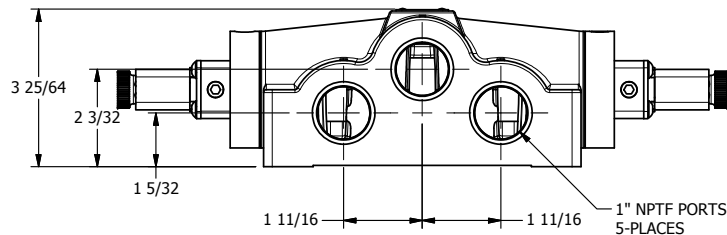

4

3

2

1

AAA
PRODUCTS
INTERNATIONAL

**AAA PRODUCTS
INTERNATIONAL**
7114 Harry Hines Blvd
Dallas, TX 75235

TITLE: 1" SIDE PORT, DBL SOL, 3 POS,
SPR CTR, SOL SHFT, CLSD CTR SPL,
LCKNG OVRD, DUST EXCLDR

DRAWING NO.:
DIM_ESY8OL