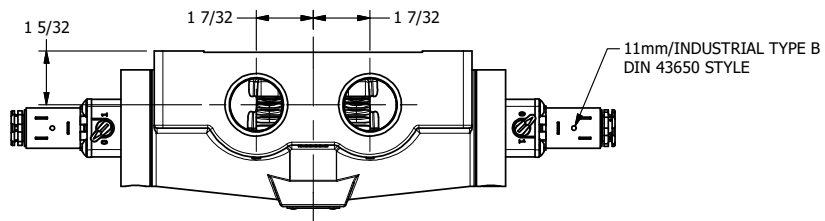

4

3

2

1

AAA
PRODUCTS
INTERNATIONAL

**AAA PRODUCTS
INTERNATIONAL**
7114 Harry Hines Blvd
Dallas, TX 75235

TITLE: 1" SIDE PORT, DBL SOL, 3 POS,
SPR CTR, SOL SHFT, CLSD CTR SPL,
LCKNG OVRD, SIDE VENT

DRAWING NO.:
DIM_ESY8OC