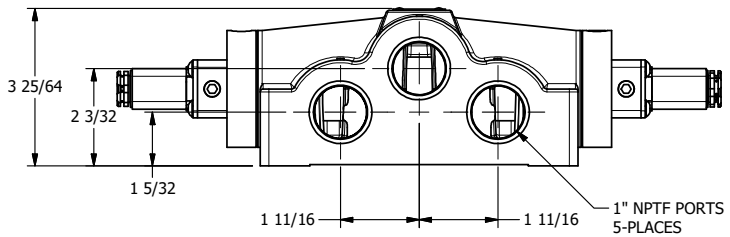

4

3

2

1

AAA
PRODUCTS
INTERNATIONAL

**AAA PRODUCTS
INTERNATIONAL**
7114 Harry Hines Blvd
Dallas, TX 75235

TITLE: 1" SIDE PORT, DBL SOL, 3 POS,
SPR CTR, SOL SHFT, CLSD CTR SPL,
LCKNG OVRD, SIDE VENT

DRAWING NO.:
DIM_ESY8OC