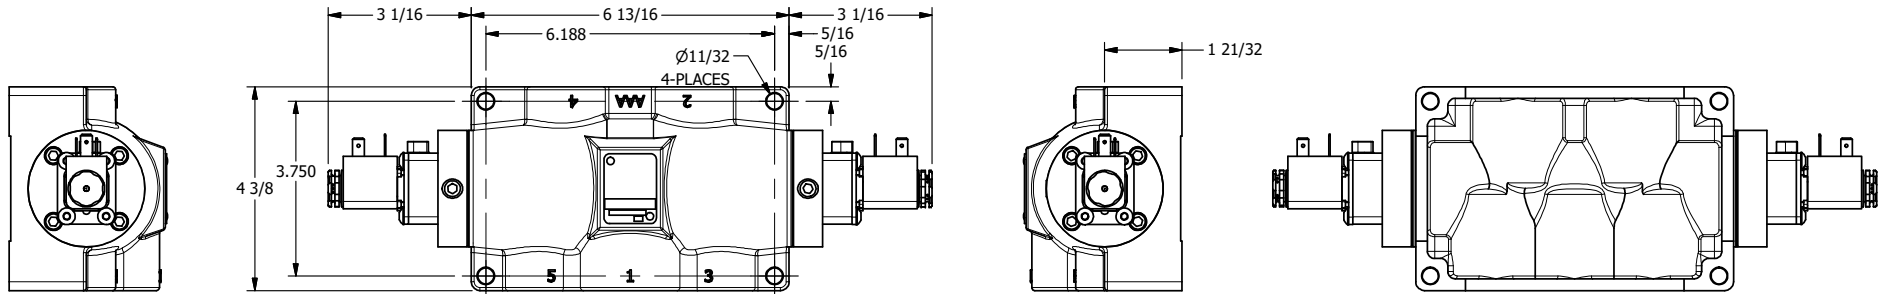

4

3

2

1

AAA
PRODUCTS
INTERNATIONAL

**AAA PRODUCTS
INTERNATIONAL**
7114 Harry Hines Blvd
Dallas, TX 75235

TITLE: 1" SIDE PORT, DBL SOL, 3 POS,
SPR CTR, SOL SHFT, CLSD CTR SPL,
LCKNG OVRD, SIDE VENT

DRAWING NO.:
DIM_ESY8OC