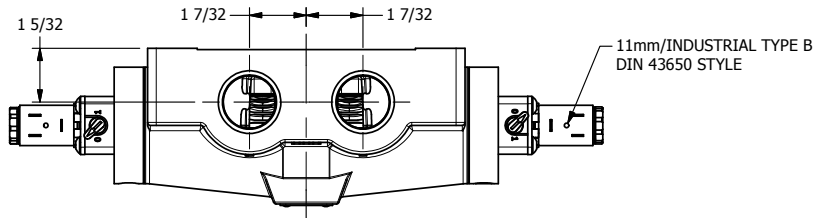

4

3

2

1

AAA
PRODUCTS
INTERNATIONAL

**AAA PRODUCTS
INTERNATIONAL**
7114 Harry Hines Blvd
Dallas, TX 75235

TITLE: 1" SIDE PORT, DBL SOL, 3 POS,
SPR CTR, SOL SHFT, CLSD CTR SPL,
LCKNG OVRD

DRAWING NO.:
DIM_ESY80