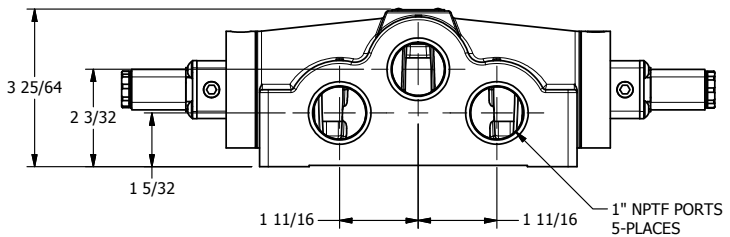

4

3

2

1

AAA
PRODUCTS
INTERNATIONAL

**AAA PRODUCTS
INTERNATIONAL**
7114 Harry Hines Blvd
Dallas, TX 75235

TITLE: 1" SIDE PORT, DBL SOL, 3 POS,
SPR CTR, SOL SHFT, CLSD CTR SPL,
LCKNG OVRD

DRAWING NO.:
DIM_ESY80