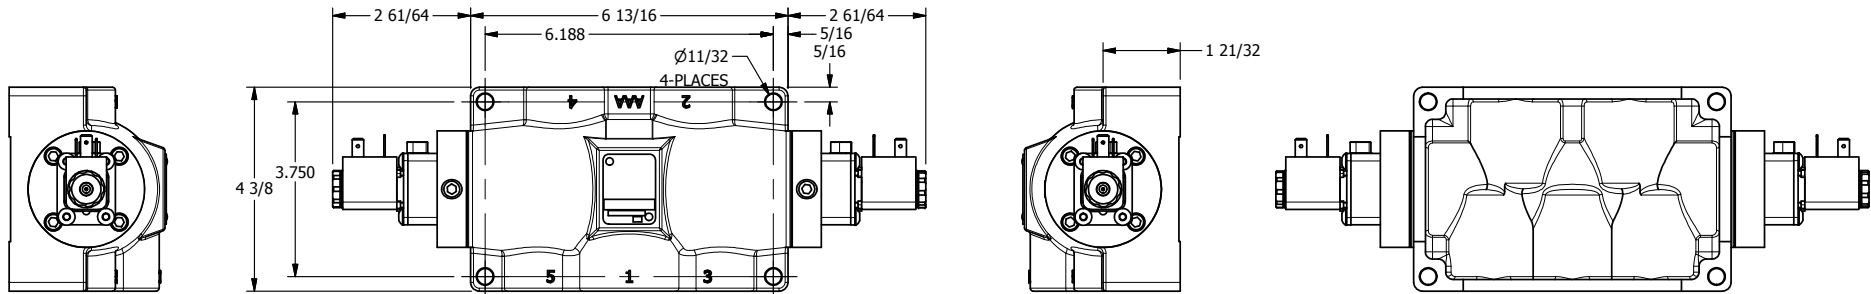

4

3

2

1

AAA
PRODUCTS
INTERNATIONAL

**AAA PRODUCTS
INTERNATIONAL**
7114 Harry Hines Blvd
Dallas, TX 75235

TITLE: 1" SIDE PORT, DBL SOL, 3 POS,
SPR CTR, SOL SHFT, CLSD CTR SPL,
LCKNG OVRD

DRAWING NO.:
DIM_ESY80