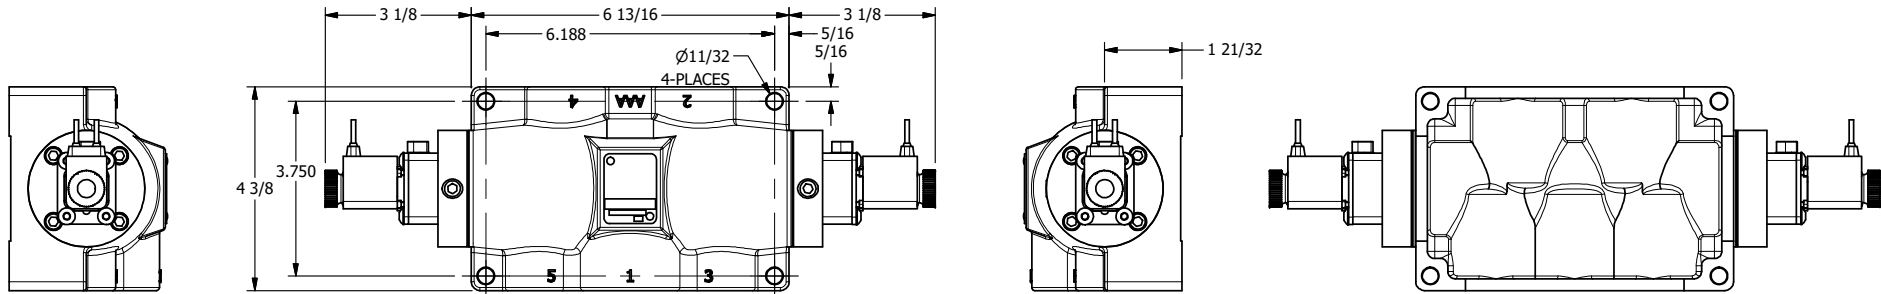

4

3

2

1

**AAA**  
PRODUCTS  
INTERNATIONAL

**AAA PRODUCTS INTERNATIONAL**  
7114 Harry Hines Blvd  
Dallas, TX 75235

TITLE: 1" SIDE PORT, DBL SOL, 3 POS,  
SPR CTR, CLSD CTR SPL, FLYING LEAD,  
LCKNG OVRD, DUST EXCLDR