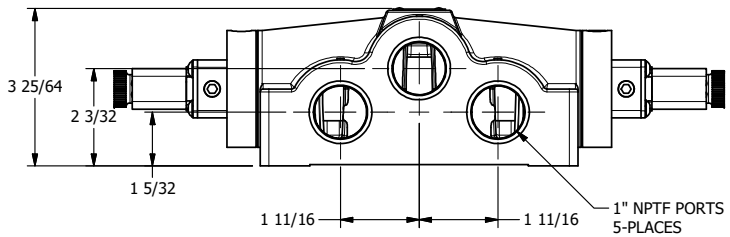

4

3

2

1

**AAA**  
PRODUCTS  
INTERNATIONAL

**AAA PRODUCTS INTERNATIONAL**  
7114 Harry Hines Blvd  
Dallas, TX 75235

TITLE: 1" SIDE PORT, DBL SOL, 3 POS,  
SPR CTR, CLSD CTR SPL, FLYING LEAD,  
LCKNG OVRD, DUST EXCLDR