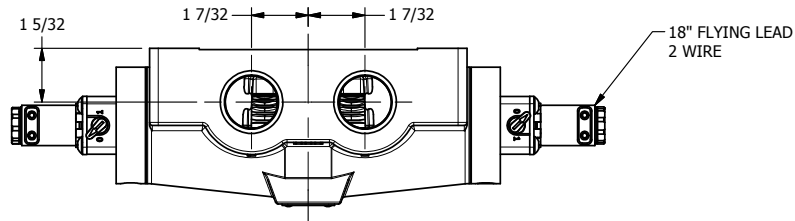

4

3

2

1

**AAA**  
PRODUCTS  
INTERNATIONAL

**AAA PRODUCTS  
INTERNATIONAL**  
7114 Harry Hines Blvd  
Dallas, TX 75235

TITLE: 1" SIDE PORT, DBL SOL, 3 POS,  
SPR CTR, SOL SHFT, CLSD CTR SPL,  
FLYING LEAD, LCKNG OVRD

DRAWING NO.:  
DIM\_ESY8MO

4

3

2

1

THE INFORMATION CONTAINED WITHIN THIS DOCUMENT IS PROPRIETARY TO AAA PRODUCTS AND MAY NOT BE DISCLOSED WITHOUT PRIOR WRITTEN CONSENT