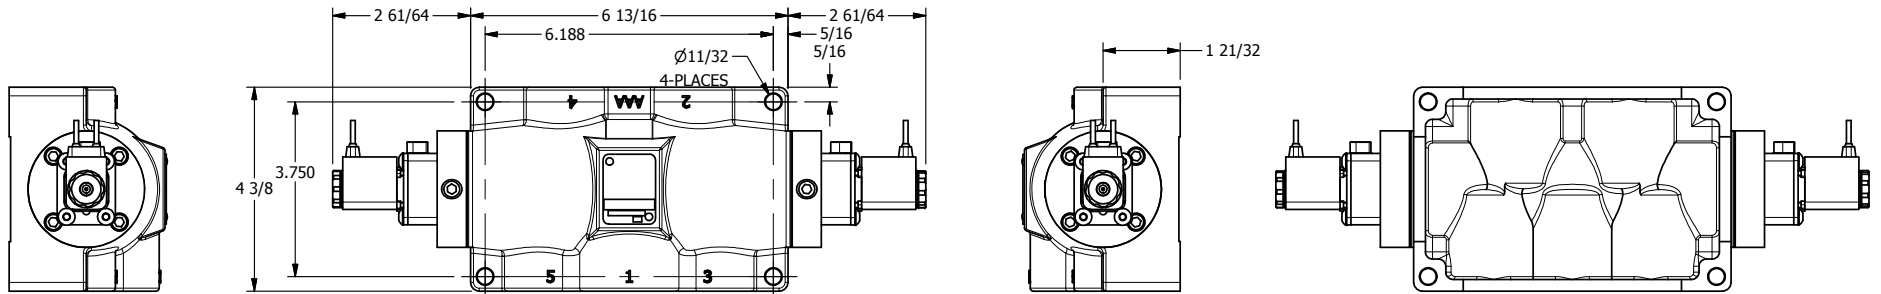

4

3

2

1

**AAA**  
PRODUCTS  
INTERNATIONAL

**AAA PRODUCTS  
INTERNATIONAL**  
7114 Harry Hines Blvd  
Dallas, TX 75235

TITLE: 1" SIDE PORT, DBL SOL, 3 POS,  
SPR CTR, SOL SHFT, CLSD CTR SPL,  
FLYING LEAD, LCKNG OVRD

DRAWING NO.:  
DIM\_ESY8MO

4

3

2

1

THE INFORMATION CONTAINED WITHIN THIS DOCUMENT IS PROPRIETARY TO AAA PRODUCTS AND MAY NOT BE DISCLOSED WITHOUT PRIOR WRITTEN CONSENT