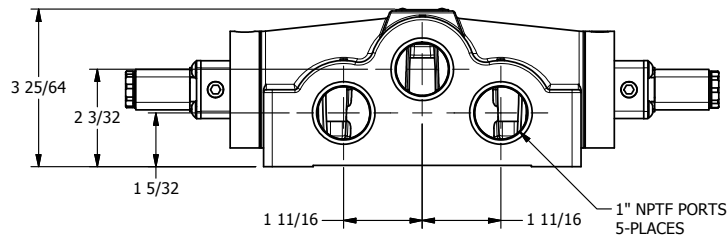

4

3

2

1

**AAA**  
PRODUCTS  
INTERNATIONAL

**AAA PRODUCTS  
INTERNATIONAL**  
7114 Harry Hines Blvd  
Dallas, TX 75235

TITLE: 1" SIDE PORT, DBL SOL, 3 POS,  
SPR CTR, SOL SHFT, CLSD CTR SPL,  
FLYING LEAD, LCKNG OVRD

DRAWING NO.:  
DIM\_ESY8MO

4

3

2

1

THE INFORMATION CONTAINED WITHIN THIS DOCUMENT IS PROPRIETARY TO AAA PRODUCTS AND MAY NOT BE DISCLOSED WITHOUT PRIOR WRITTEN CONSENT