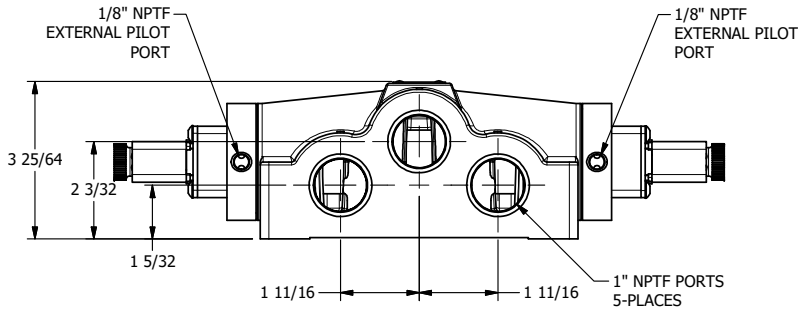

4

3

2

1

AAA
PRODUCTS
INTERNATIONAL

**AAA PRODUCTS
INTERNATIONAL**
7114 Harry Hines Blvd
Dallas, TX 75235

TITLE: 1" SIDE PORT, DBL SOL, 3 POS,
CLSD SPR CTR, FLYING LEAD,
DUST EXCLDR, EXT PILOT

DRAWING NO.:
DIM_ESY8MLZ