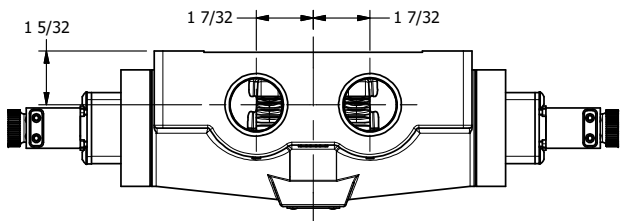

4

3

2

1

AAA
PRODUCTS
INTERNATIONAL

**AAA PRODUCTS
INTERNATIONAL**
7114 Harry Hines Blvd
Dallas, TX 75235

TITLE: 1" SIDE PORT, DBL SOL, 3 POS,
CLSD SPR CTR, FLYING LEAD,
DUST EXCLDR, EXT PILOT

DRAWING NO.:
DIM_ESY8MLZ