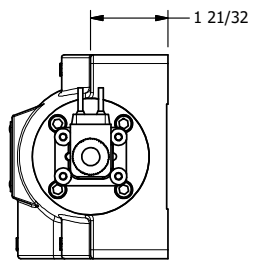

4

3

2

1

AAA
PRODUCTS
INTERNATIONAL

**AAA PRODUCTS
INTERNATIONAL**
7114 Harry Hines Blvd
Dallas, TX 75235

TITLE: 1" SIDE PORT, DBL SOL, 3 POS,
CLSD SPR CTR, FLYING LEAD,
DUST EXCLDR, EXT PILOT

DRAWING NO.:
DIM_ESY8MLZ