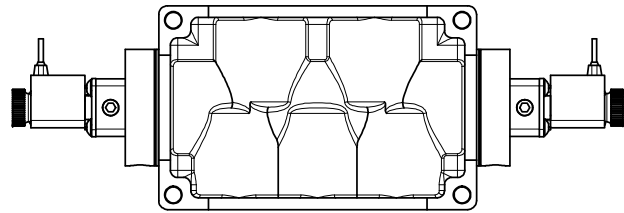

4

3

2

1

AAA
PRODUCTS
INTERNATIONAL

**AAA PRODUCTS
INTERNATIONAL**
7114 Harry Hines Blvd
Dallas, TX 75235

TITLE: 1" SIDE PORT, DBL SOL, 3 POS,
CLSD SPR CTR, FLYING LEAD,
DUST EXCLDR, EXT PILOT

DRAWING NO.:
DIM_ESY8MLZ