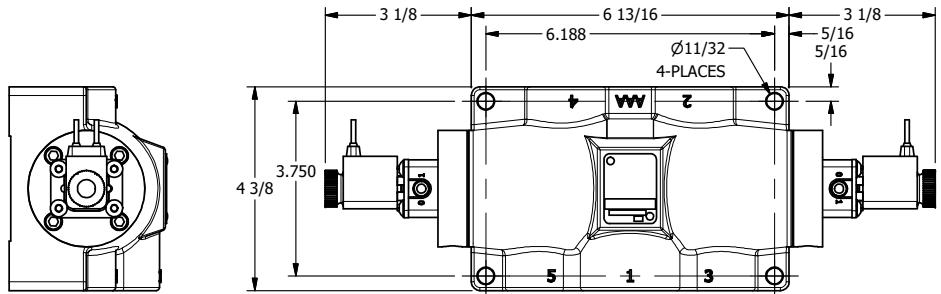

4

3

2

1

AAA
PRODUCTS
INTERNATIONAL

**AAA PRODUCTS
INTERNATIONAL**
7114 Harry Hines Blvd
Dallas, TX 75235

TITLE: 1" SIDE PORT, DBL SOL, 3 POS,
CLSD SPR CTR, FLYING LEAD,
DUST EXCLDR, EXT PILOT

DRAWING NO.:
DIM_ESY8MLZ