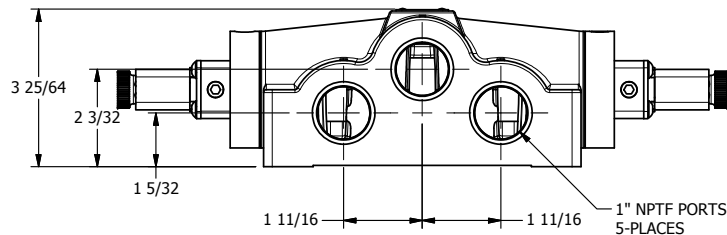

4

3

2

1

AAA
PRODUCTS
INTERNATIONAL

**AAA PRODUCTS
INTERNATIONAL**
7114 Harry Hines Blvd
Dallas, TX 75235

TITLE: 1" SIDE PORT, DBL SOL, 3 POS,
SPR CTR, SOL SHFT, CLSD CTR SPL,
FLYING LEAD, DUST EXCLDR

DRAWING NO.:
DIM_ESY8ML