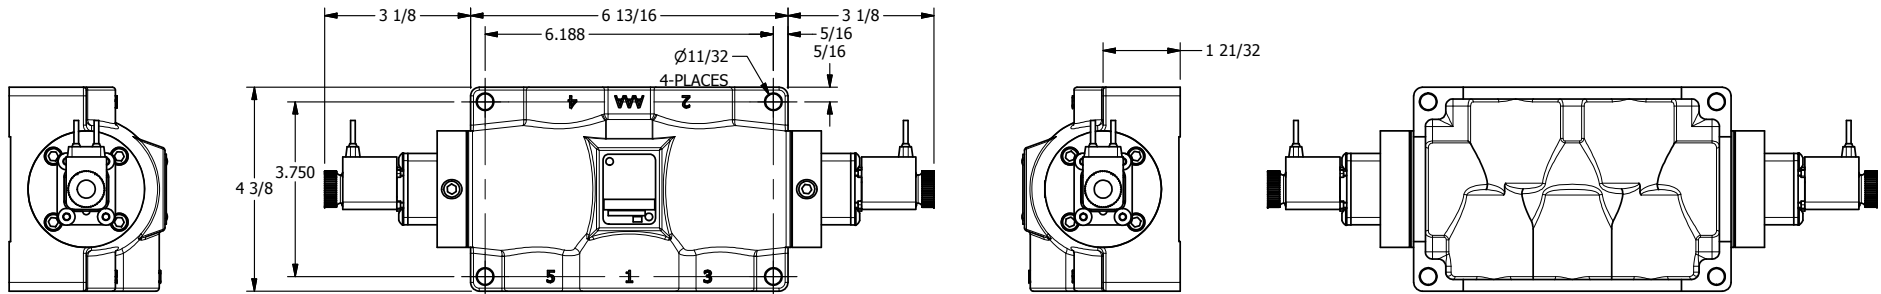

4

3

2

1

AAA
PRODUCTS
INTERNATIONAL

**AAA PRODUCTS
INTERNATIONAL**
7114 Harry Hines Blvd
Dallas, TX 75235

TITLE: 1" SIDE PORT, DBL SOL, 3 POS,
SPR CTR, SOL SHFT, CLSD CTR SPL,
FLYING LEAD, DUST EXCLDR

DRAWING NO.:
DIM_ESY8ML