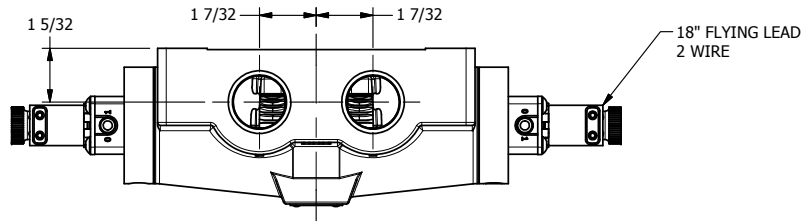

4

3

2

1

AAA
PRODUCTS
INTERNATIONAL

**AAA PRODUCTS
INTERNATIONAL**
7114 Harry Hines Blvd
Dallas, TX 75235

TITLE: 1" SIDE PORT, DBL SOL, 3 POS,
SPR CTR, SOL SHFT, CLSD CTR SPL,
FLYING LEAD, DUST EXCLDR

DRAWING NO.:
DIM_ESY8ML