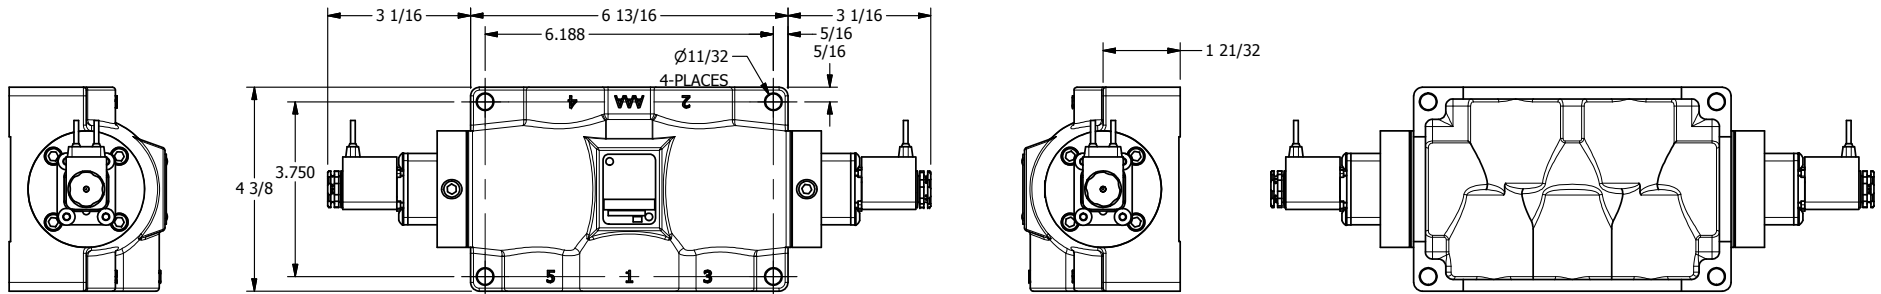

4

3

2

1

**AAA**  
PRODUCTS  
INTERNATIONAL

**AAA PRODUCTS  
INTERNATIONAL**  
7114 Harry Hines Blvd  
Dallas, TX 75235

TITLE: 1" SIDE PORT, DBL SOL, 3 POS,  
SPR CTR, SOL SHFT, CLSD CTR SPL,  
FLYING LEAD, SIDE VENT

DRAWING NO.:  
DIM\_ESY8MC

THE INFORMATION CONTAINED WITHIN THIS DOCUMENT IS PROPRIETARY TO AAA PRODUCTS AND MAY NOT BE DISCLOSED WITHOUT PRIOR WRITTEN CONSENT