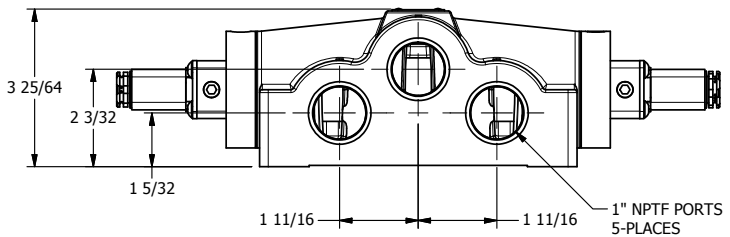

4

3

2

1

**AAA**  
PRODUCTS  
INTERNATIONAL

**AAA PRODUCTS  
INTERNATIONAL**  
7114 Harry Hines Blvd  
Dallas, TX 75235

TITLE: 1" SIDE PORT, DBL SOL, 3 POS,  
SPR CTR, SOL SHFT, CLSD CTR SPL,  
FLYING LEAD, SIDE VENT

DRAWING NO.:  
DIM\_ESY8MC

THE INFORMATION CONTAINED WITHIN THIS DOCUMENT IS PROPRIETARY TO AAA PRODUCTS AND MAY NOT BE DISCLOSED WITHOUT PRIOR WRITTEN CONSENT