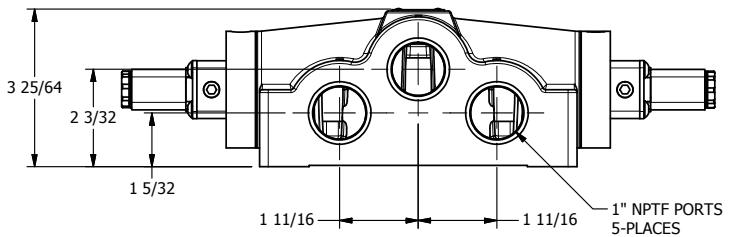

4

3

2

1

**AAA**  
PRODUCTS  
INTERNATIONAL

**AAA PRODUCTS  
INTERNATIONAL**  
7114 Harry Hines Blvd  
Dallas, TX 75235

TITLE: 1" SIDE PORT, DBL SOL, 3 POS,  
SPR CTR, SOL SHFT, CLSD CTR SPL,  
FLYING LEAD

DRAWING NO.:  
DIM\_ESY8M