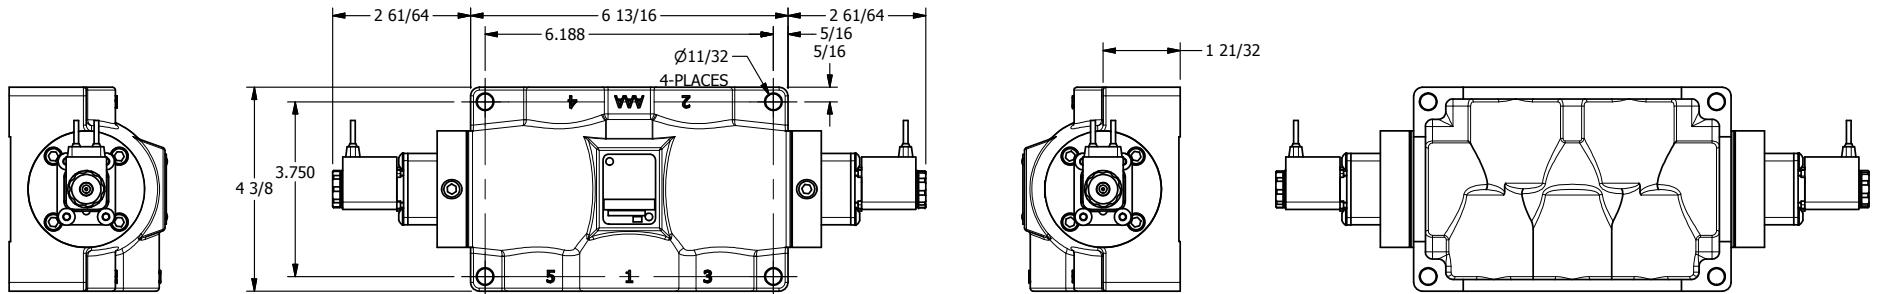

4

3

2

1

**AAA**  
PRODUCTS  
INTERNATIONAL

**AAA PRODUCTS  
INTERNATIONAL**  
7114 Harry Hines Blvd  
Dallas, TX 75235

TITLE: 1" SIDE PORT, DBL SOL, 3 POS,  
SPR CTR, SOL SHFT, CLSD CTR SPL,  
FLYING LEAD

DRAWING NO.:  
DIM\_ESY8M