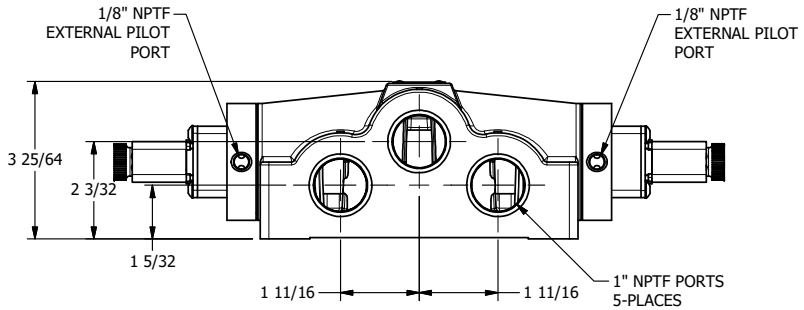

4

3

2

1

AAA
PRODUCTS
INTERNATIONAL

**AAA PRODUCTS
INTERNATIONAL**
7114 Harry Hines Blvd
Dallas, TX 75235

TITLE: 1" SIDE PORT, DBL SOL, 3 POS,
SPR CTR, SOL SHFT, CLSD CTR SPL,
DUST EXCLDR, EXT PILOT

DRAWING NO.:
DIM_ESY8LZ