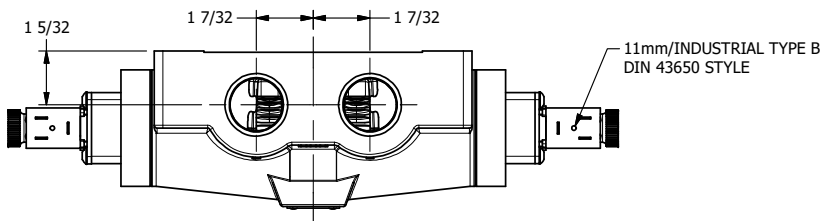

4

3

2

1

AAA
PRODUCTS
INTERNATIONAL

**AAA PRODUCTS
INTERNATIONAL**
7114 Harry Hines Blvd
Dallas, TX 75235

TITLE: 1" SIDE PORT, DBL SOL, 3 POS,
SPR CTR, SOL SHFT, CLSD CTR SPL,
DUST EXCLDR, EXT PILOT

DRAWING NO.:
DIM_ESY8LZ