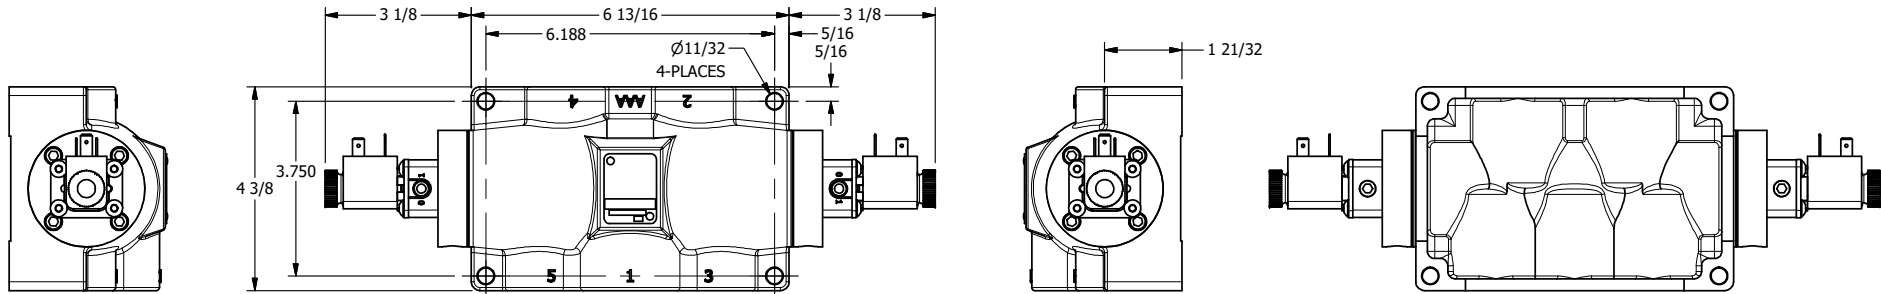

4

3

2

1

AAA
PRODUCTS
INTERNATIONAL

**AAA PRODUCTS
INTERNATIONAL**
7114 Harry Hines Blvd
Dallas, TX 75235

TITLE: 1" SIDE PORT, DBL SOL, 3 POS,
SPR CTR, SOL SHFT, CLSD CTR SPL,
DUST EXCLDR, EXT PILOT

DRAWING NO.:
DIM_ESY8LZ