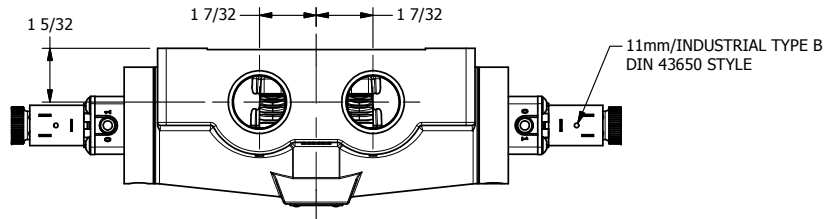

4

3

2

1

AAA
PRODUCTS
INTERNATIONAL

**AAA PRODUCTS
INTERNATIONAL**
7114 Harry Hines Blvd
Dallas, TX 75235

TITLE: 1" SIDE PORT, DBL SOL, 3 POS,
SPR CTR, SOL SHFT, CLSD CTR SPL,
DUST EXCLDR

DRAWING NO.:
DIM_ESY8L