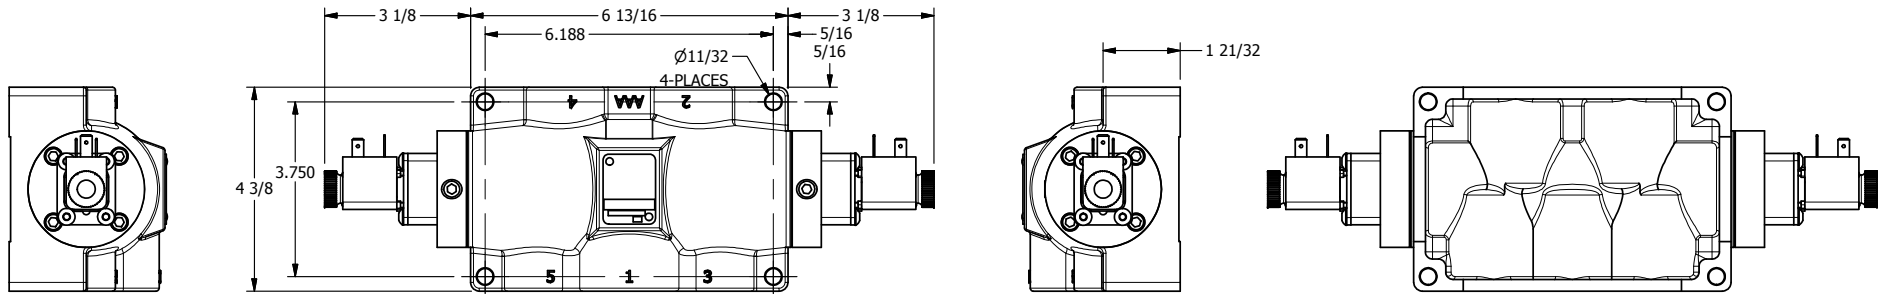

4

3

2

1

AAA
PRODUCTS
INTERNATIONAL

**AAA PRODUCTS
INTERNATIONAL**
7114 Harry Hines Blvd
Dallas, TX 75235

TITLE: 1" SIDE PORT, DBL SOL, 3 POS,
SPR CTR, SOL SHFT, CLSD CTR SPL,
DUST EXCLDR

DRAWING NO.:
DIM_ESY8L