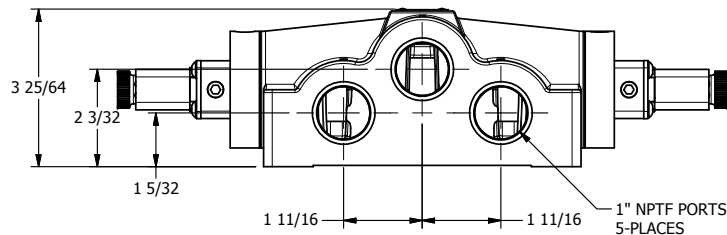

4

3

2

1

AAA
PRODUCTS
INTERNATIONAL

**AAA PRODUCTS
INTERNATIONAL**
7114 Harry Hines Blvd
Dallas, TX 75235

TITLE: 1" SIDE PORT, DBL SOL, 3 POS,
SPR CTR, SOL SHFT, CLSD CTR SPL,
DUST EXCLDR

DRAWING NO.:
DIM_ESY8L