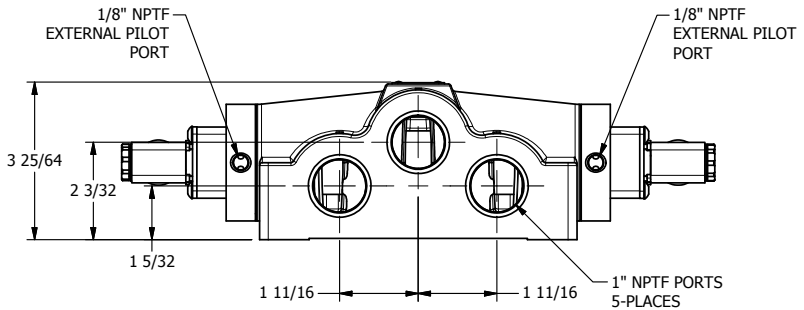

4

3

2

1

AAA
PRODUCTS
INTERNATIONAL

AAA PRODUCTS INTERNATIONAL
7114 Harry Hines Blvd
Dallas, TX 75235

TITLE: 1" SIDE PORT, DBL SOL, 3 POS,
SPR CTR, SOL SHFT, CLSD CTR SPL,
MOLD-OVER, EXT PILOT

DRAWING NO.:
DIM_ESY8JZ