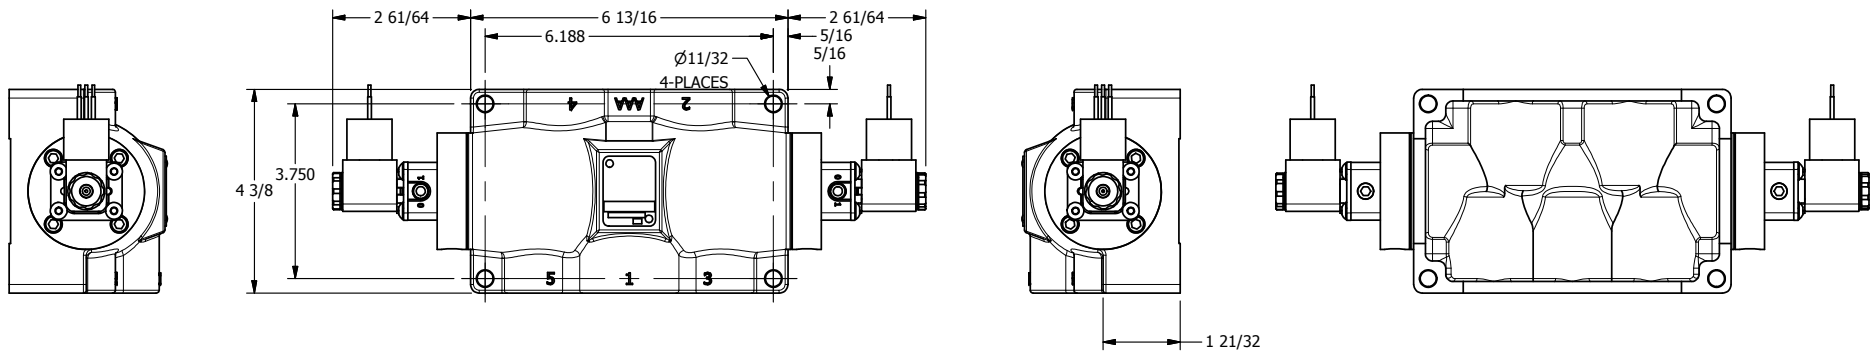

4

3

2

1

AAA
PRODUCTS
INTERNATIONAL

AAA PRODUCTS INTERNATIONAL
7114 Harry Hines Blvd
Dallas, TX 75235

TITLE: 1" SIDE PORT, DBL SOL, 3 POS,
SPR CTR, SOL SHFT, CLSD CTR SPL,
MOLD-OVER, EXT PILOT

DRAWING NO.:
DIM_ESY8JZ