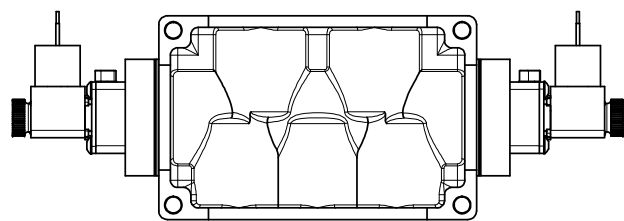

4

3

2

1

1/2"-14 NPT CONDUIT CONNECTION
18" LEAD, 3 WIRE

AAA
PRODUCTS
INTERNATIONAL

AAA PRODUCTS INTERNATIONAL
7114 Harry Hines Blvd
Dallas, TX 75235

TITLE: 1" SIDE PORT, DBL SOL, 3 POS,
SPR CTR, CLSD CTR SPL, MOLD-OVER,
LCKNG OVRD, DUST EXCLDR

DRAWING NO.:
DIM_ESY8JOL

4

3

2

THE INFORMATION CONTAINED WITHIN THIS DOCUMENT IS PROPRIETARY TO AAA PRODUCTS AND MAY NOT BE DISCLOSED WITHOUT PRIOR WRITTEN CONSENT