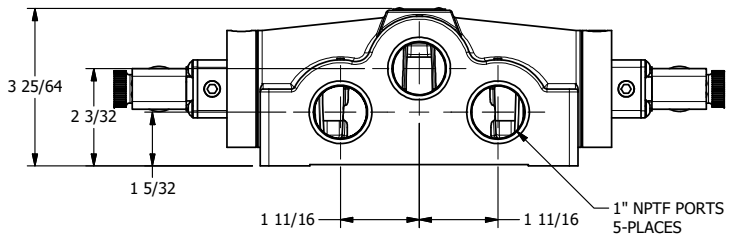

4

3

2

1

1/2"-14 NPT CONDUIT CONNECTION
18" LEAD, 3 WIRE

AAA
PRODUCTS
INTERNATIONAL

AAA PRODUCTS INTERNATIONAL
7114 Harry Hines Blvd
Dallas, TX 75235

TITLE: 1" SIDE PORT, DBL SOL, 3 POS,
SPR CTR, CLSD CTR SPL, MOLD-OVER,
LCKNG OVRD, DUST EXCLDR

DRAWING NO.:
DIM_ESY8JOL

4

3

2

THE INFORMATION CONTAINED WITHIN THIS DOCUMENT IS PROPRIETARY TO AAA PRODUCTS AND MAY NOT BE DISCLOSED WITHOUT PRIOR WRITTEN CONSENT