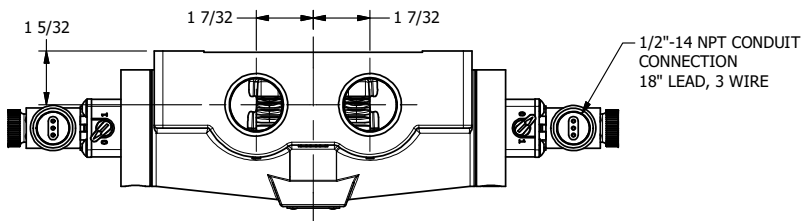

4

3

2

1

1/2"-14 NPT CONDUIT CONNECTION
18" LEAD, 3 WIRE

AAA
PRODUCTS
INTERNATIONAL

AAA PRODUCTS INTERNATIONAL
7114 Harry Hines Blvd
Dallas, TX 75235

TITLE: 1" SIDE PORT, DBL SOL, 3 POS,
SPR CTR, CLSD CTR SPL, MOLD-OVER,
LCKNG OVRD, DUST EXCLDR

DRAWING NO.:
DIM_ESY8JOL

4

3

2

THE INFORMATION CONTAINED WITHIN THIS DOCUMENT IS PROPRIETARY TO AAA PRODUCTS AND MAY NOT BE DISCLOSED WITHOUT PRIOR WRITTEN CONSENT