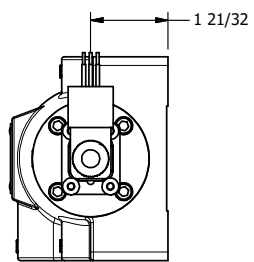

4

3

2

1

1/2"-14 NPT CONDUIT CONNECTION
18" LEAD, 3 WIRE

AAA
PRODUCTS
INTERNATIONAL

AAA PRODUCTS INTERNATIONAL
7114 Harry Hines Blvd
Dallas, TX 75235

TITLE: 1" SIDE PORT, DBL SOL, 3 POS,
SPR CTR, CLSD CTR SPL, MOLD-OVER,
LCKNG OVRD, DUST EXCLDR

DRAWING NO.:
DIM_ESY8JOL

4

3

2

THE INFORMATION CONTAINED WITHIN THIS DOCUMENT IS PROPRIETARY TO AAA PRODUCTS AND MAY NOT BE DISCLOSED WITHOUT PRIOR WRITTEN CONSENT