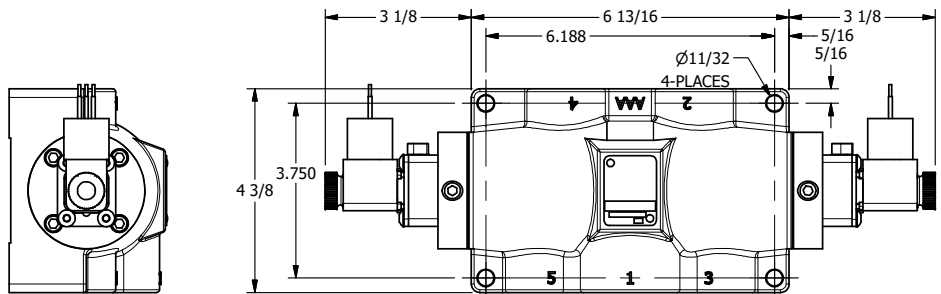

4

3

2

1

1/2"-14 NPT CONDUIT CONNECTION
18" LEAD, 3 WIRE

AAA
PRODUCTS
INTERNATIONAL

AAA PRODUCTS INTERNATIONAL
7114 Harry Hines Blvd
Dallas, TX 75235

TITLE: 1" SIDE PORT, DBL SOL, 3 POS,
SPR CTR, CLSD CTR SPL, MOLD-OVER,
LCKNG OVRD, DUST EXCLDR

DRAWING NO.:
DIM_ESY8JOL

4

3

2

THE INFORMATION CONTAINED WITHIN THIS DOCUMENT IS PROPRIETARY TO AAA PRODUCTS AND MAY NOT BE DISCLOSED WITHOUT PRIOR WRITTEN CONSENT