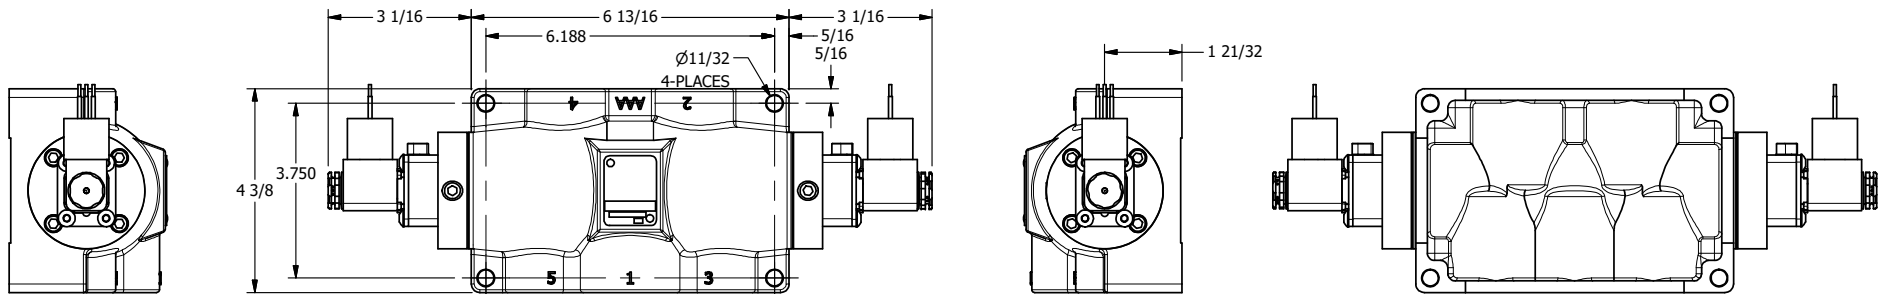

4

3

2

1

1/2"-14 NPT CONDUIT CONNECTION
18" LEAD, 3 WIRE

1" NPTF PORTS
5-PLACES

AAA
PRODUCTS
INTERNATIONAL

AAA PRODUCTS INTERNATIONAL
7114 Harry Hines Blvd
Dallas, TX 75235

TITLE: 1" SIDE PORT, DBL SOL, 3 POS,
SPR CTR, SOL SHFT, CLSD CTR SPL,
MOLD-OVER, LCKNG OVRD, SIDE VENT

DRAWING NO.:
DIM_ESY8JOC

4

3

2

THE INFORMATION CONTAINED WITHIN THIS DOCUMENT IS PROPRIETARY TO AAA PRODUCTS AND MAY NOT BE DISCLOSED WITHOUT PRIOR WRITTEN CONSENT