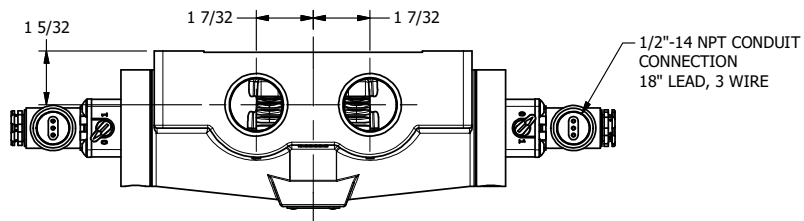

4

3

2

1

1/2"-14 NPT CONDUIT CONNECTION
18" LEAD, 3 WIRE

1" NPTF PORTS
5-PLACES

AAA
PRODUCTS
INTERNATIONAL

AAA PRODUCTS INTERNATIONAL
7114 Harry Hines Blvd
Dallas, TX 75235

TITLE: 1" SIDE PORT, DBL SOL, 3 POS,
SPR CTR, SOL SHFT, CLSD CTR SPL,
MOLD-OVER, LCKNG OVRD, SIDE VENT

DRAWING NO.:
DIM_ESY8JOC

4

3

2

THE INFORMATION CONTAINED WITHIN THIS DOCUMENT IS PROPRIETARY TO AAA PRODUCTS AND MAY NOT BE DISCLOSED WITHOUT PRIOR WRITTEN CONSENT