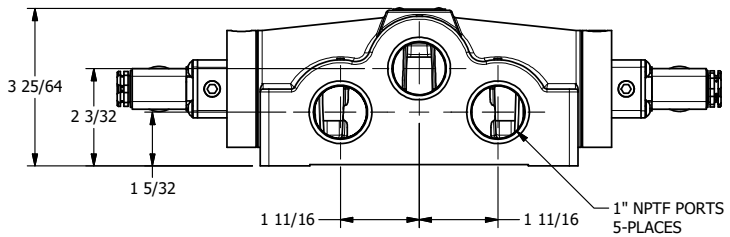

4

3

2

1

1/2"-14 NPT CONDUIT CONNECTION
18" LEAD, 3 WIRE

1" NPTF PORTS
5-PLACES

AAA
PRODUCTS
INTERNATIONAL

AAA PRODUCTS INTERNATIONAL
7114 Harry Hines Blvd
Dallas, TX 75235

TITLE: 1" SIDE PORT, DBL SOL, 3 POS,
SPR CTR, SOL SHFT, CLSD CTR SPL,
MOLD-OVER, LCKNG OVRD, SIDE VENT

DRAWING NO.:
DIM_ESY8JOC

4

3

2

THE INFORMATION CONTAINED WITHIN THIS DOCUMENT IS PROPRIETARY TO AAA PRODUCTS AND MAY NOT BE DISCLOSED WITHOUT PRIOR WRITTEN CONSENT