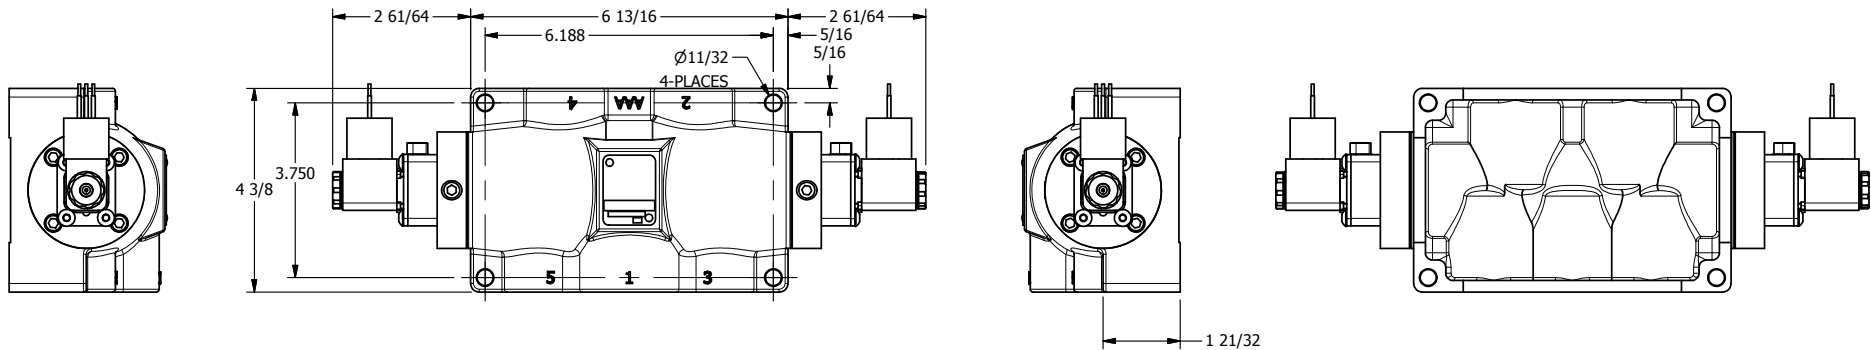

4

3

2

1

AAA
PRODUCTS
INTERNATIONAL

**AAA PRODUCTS
INTERNATIONAL**
7114 Harry Hines Blvd
Dallas, TX 75235

TITLE: 1" SIDE PORT, DBL SOL, 3 POS,
SPR CTR, SOL SHFT, CLSD CTR SPL,
MOLD-OVER, LCKNG OVRD

DRAWING NO.:
DIM_ESY8JO