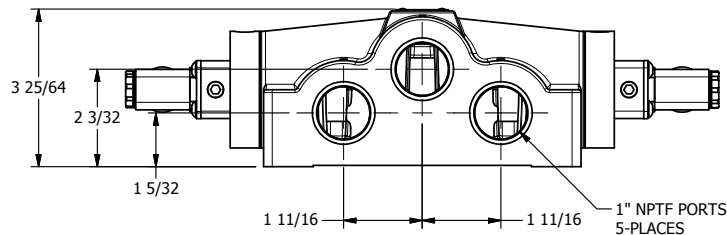

4

3

2

1

AAA
PRODUCTS
INTERNATIONAL

**AAA PRODUCTS
INTERNATIONAL**
7114 Harry Hines Blvd
Dallas, TX 75235

TITLE: 1" SIDE PORT, DBL SOL, 3 POS,
SPR CTR, SOL SHFT, CLSD CTR SPL,
MOLD-OVER, LCKNG OVRD

DRAWING NO.:
DIM_ESY8JO