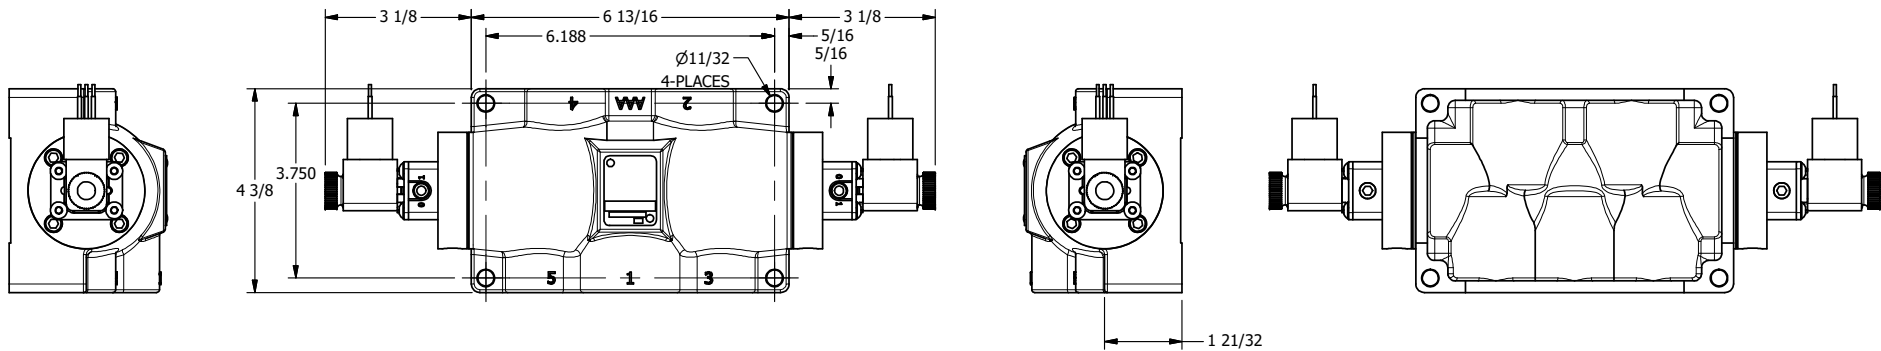

4

3

2

1

AAA
PRODUCTS
INTERNATIONAL

**AAA PRODUCTS
INTERNATIONAL**
7114 Harry Hines Blvd
Dallas, TX 75235

TITLE: 1" SIDE PORT, DBL SOL, 3 POS,
CLSD SPR CTR, MOLD-OVER,
DUST EXCLDR, EXT PILOT

DRAWING NO.:
DIM_ESY8JLZ