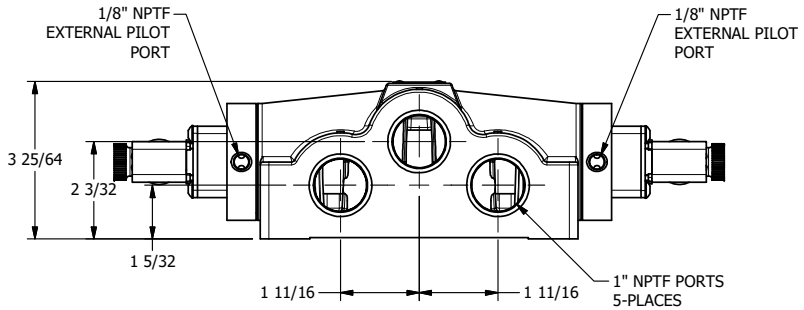

4

3

2

1

AAA
PRODUCTS
INTERNATIONAL

**AAA PRODUCTS
INTERNATIONAL**
7114 Harry Hines Blvd
Dallas, TX 75235

TITLE: 1" SIDE PORT, DBL SOL, 3 POS,
CLSD SPR CTR, MOLD-OVER,
DUST EXCLDR, EXT PILOT

DRAWING NO.:
DIM_ESY8JLZ