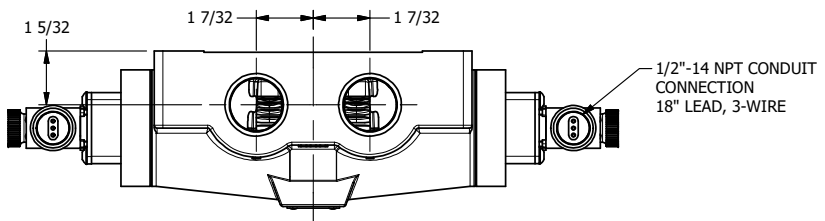

4

3

2

1

AAA
PRODUCTS
INTERNATIONAL

**AAA PRODUCTS
INTERNATIONAL**
7114 Harry Hines Blvd
Dallas, TX 75235

TITLE: 1" SIDE PORT, DBL SOL, 3 POS,
CLSD SPR CTR, MOLD-OVER,
DUST EXCLDR, EXT PILOT

DRAWING NO.:
DIM_ESY8JLZ