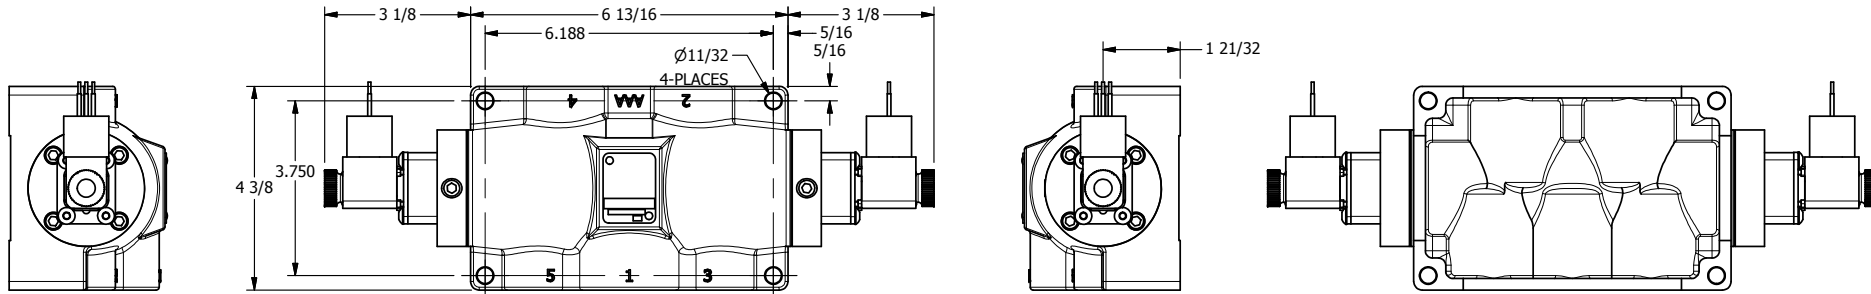

4

3

2

1

1/2"-14 NPT CONDUIT CONNECTION  
18" LEAD, 3 WIRE

1" NPTF PORTS  
5-PLACES

**AAA**  
PRODUCTS  
INTERNATIONAL  
7114 Harry Hines Blvd  
Dallas, TX 75235

TITLE: 1" SIDE PORT, DBL SOL, 3 POS,  
SPR CTR, SOL SHFT, CLSD CTR SPL,  
MOLD-OVER, DUST EXCLDR

DRAWING NO.:  
DIM\_ESY8JL

4

3

2

1

THE INFORMATION CONTAINED WITHIN THIS DOCUMENT IS PROPRIETARY TO AAA PRODUCTS AND MAY NOT BE DISCLOSED WITHOUT PRIOR WRITTEN CONSENT