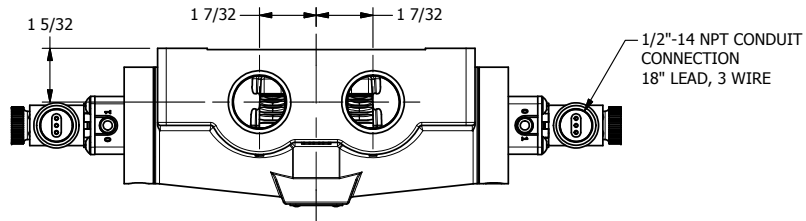

4

3

2

1

1/2"-14 NPT CONDUIT CONNECTION  
18" LEAD, 3 WIRE

1" NPTF PORTS  
5-PLACES

**AAA**  
PRODUCTS  
INTERNATIONAL  
7114 Harry Hines Blvd  
Dallas, TX 75235

TITLE: 1" SIDE PORT, DBL SOL, 3 POS,  
SPR CTR, SOL SHFT, CLSD CTR SPL,  
MOLD-OVER, DUST EXCLDR

DRAWING NO.:  
DIM\_ESY8JL

4

3

2

1

THE INFORMATION CONTAINED WITHIN THIS DOCUMENT IS PROPRIETARY TO AAA PRODUCTS AND MAY NOT BE DISCLOSED WITHOUT PRIOR WRITTEN CONSENT