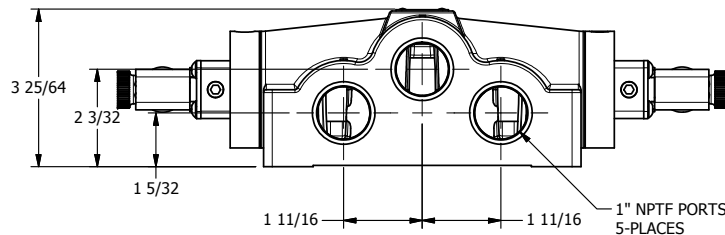

4

3

2

1

1/2"-14 NPT CONDUIT CONNECTION  
18" LEAD, 3 WIRE

1" NPTF PORTS  
5-PLACES

**AAA**  
PRODUCTS  
INTERNATIONAL  
7114 Harry Hines Blvd  
Dallas, TX 75235

TITLE: 1" SIDE PORT, DBL SOL, 3 POS,  
SPR CTR, SOL SHFT, CLSD CTR SPL,  
MOLD-OVER, DUST EXCLDR

DRAWING NO.:  
DIM\_ESY8JL

4

3

2

1

THE INFORMATION CONTAINED WITHIN THIS DOCUMENT IS PROPRIETARY TO AAA PRODUCTS AND MAY NOT BE DISCLOSED WITHOUT PRIOR WRITTEN CONSENT