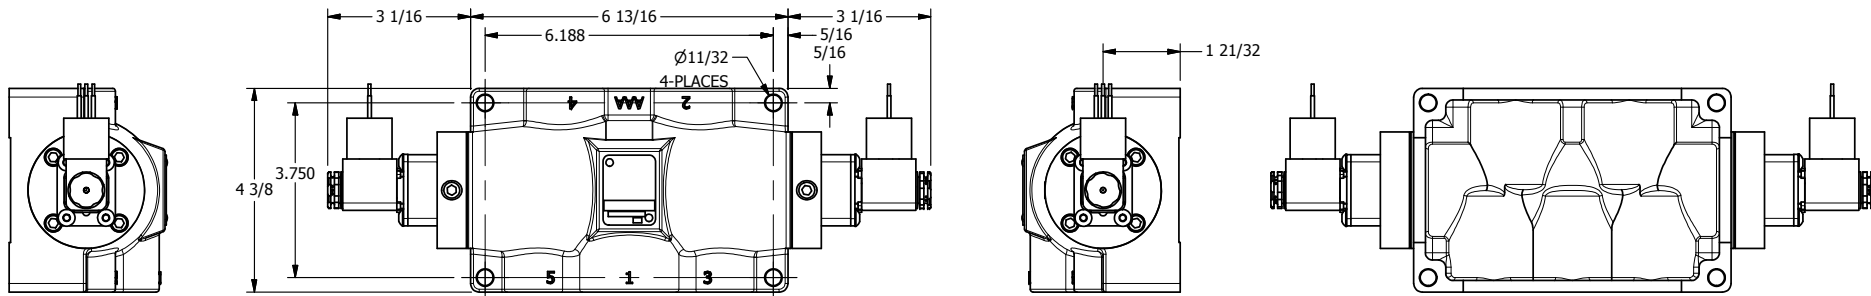

4

3

2

1

1/2"-14 NPT CONDUIT CONNECTION
18" LEAD, 3 WIRE

1" NPTF PORTS
5-PLACES

AAA
PRODUCTS
INTERNATIONAL

**AAA PRODUCTS
INTERNATIONAL**
7114 Harry Hines Blvd
Dallas, TX 75235

TITLE: 1" SIDE PORT, DBL SOL, 3 POS,
SPR CTR, SOL SHFT, CLSD CTR SPL,
MOLD-OVER, SIDE VENT

DRAWING NO.:
DIM_ESY8JC

4

3

2

1

THE INFORMATION CONTAINED WITHIN THIS DOCUMENT IS PROPRIETARY TO AAA PRODUCTS AND MAY NOT BE DISCLOSED WITHOUT PRIOR WRITTEN CONSENT