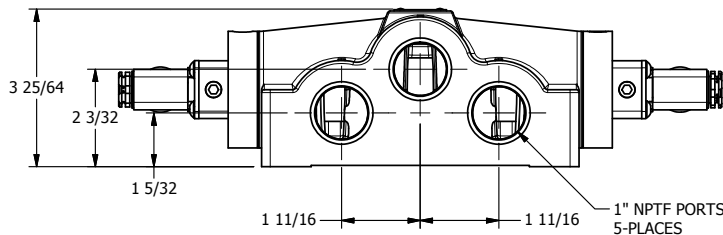

4

3

2

1

1/2"-14 NPT CONDUIT CONNECTION
18" LEAD, 3 WIRE

1" NPTF PORTS
5-PLACES

AAA
PRODUCTS
INTERNATIONAL

**AAA PRODUCTS
INTERNATIONAL**
7114 Harry Hines Blvd
Dallas, TX 75235

TITLE: 1" SIDE PORT, DBL SOL, 3 POS,
SPR CTR, SOL SHFT, CLSD CTR SPL,
MOLD-OVER, SIDE VENT

DRAWING NO.:
DIM_ESY8JC

4

3

2

1

THE INFORMATION CONTAINED WITHIN THIS DOCUMENT IS PROPRIETARY TO AAA PRODUCTS AND MAY NOT BE DISCLOSED WITHOUT PRIOR WRITTEN CONSENT