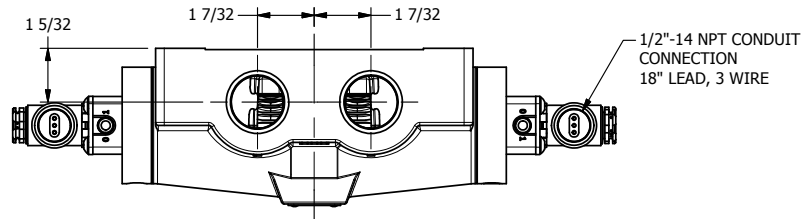

4

3

2

1

1/2"-14 NPT CONDUIT CONNECTION
18" LEAD, 3 WIRE

1" NPTF PORTS
5-PLACES

AAA
PRODUCTS
INTERNATIONAL

**AAA PRODUCTS
INTERNATIONAL**
7114 Harry Hines Blvd
Dallas, TX 75235

TITLE: 1" SIDE PORT, DBL SOL, 3 POS,
SPR CTR, SOL SHFT, CLSD CTR SPL,
MOLD-OVER, SIDE VENT

DRAWING NO.:
DIM_ESY8JC

4

3

2

1

THE INFORMATION CONTAINED WITHIN THIS DOCUMENT IS PROPRIETARY TO AAA PRODUCTS AND MAY NOT BE DISCLOSED WITHOUT PRIOR WRITTEN CONSENT