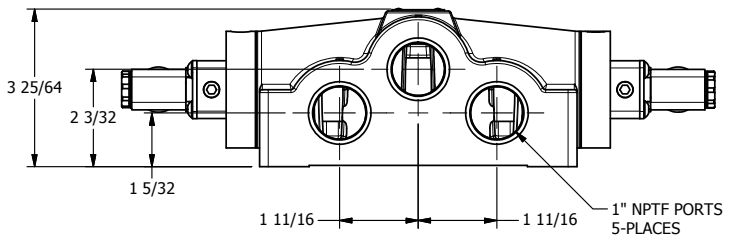

4

3

2

1

1/2"-14 NPT CONDUIT CONNECTION  
18" LEAD, 3 WIRE

1" NPTF PORTS  
5-PLACES

**AAA**  
PRODUCTS  
INTERNATIONAL

**AAA PRODUCTS INTERNATIONAL**  
7114 Harry Hines Blvd  
Dallas, TX 75235

TITLE: 1" SIDE PORT, DBL SOL, 3 POS,  
SPR CTR, SOL SHFT, CLSD CTR SPL,  
MOLD-OVER

DRAWING NO.:  
DIM\_ESY8J

4

3

2

1

THE INFORMATION CONTAINED WITHIN THIS DOCUMENT IS PROPRIETARY TO AAA PRODUCTS AND MAY NOT BE DISCLOSED WITHOUT PRIOR WRITTEN CONSENT