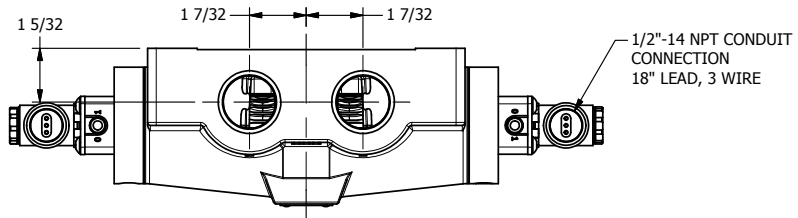

4

3

2

1

1/2"-14 NPT CONDUIT CONNECTION  
18" LEAD, 3 WIRE

1" NPTF PORTS  
5-PLACES

**AAA**  
PRODUCTS  
INTERNATIONAL

**AAA PRODUCTS INTERNATIONAL**  
7114 Harry Hines Blvd  
Dallas, TX 75235

TITLE: 1" SIDE PORT, DBL SOL, 3 POS,  
SPR CTR, SOL SHFT, CLSD CTR SPL,  
MOLD-OVER

DRAWING NO.:  
DIM\_ESY8J

4

3

2

1

THE INFORMATION CONTAINED WITHIN THIS DOCUMENT IS PROPRIETARY TO AAA PRODUCTS AND MAY NOT BE DISCLOSED WITHOUT PRIOR WRITTEN CONSENT