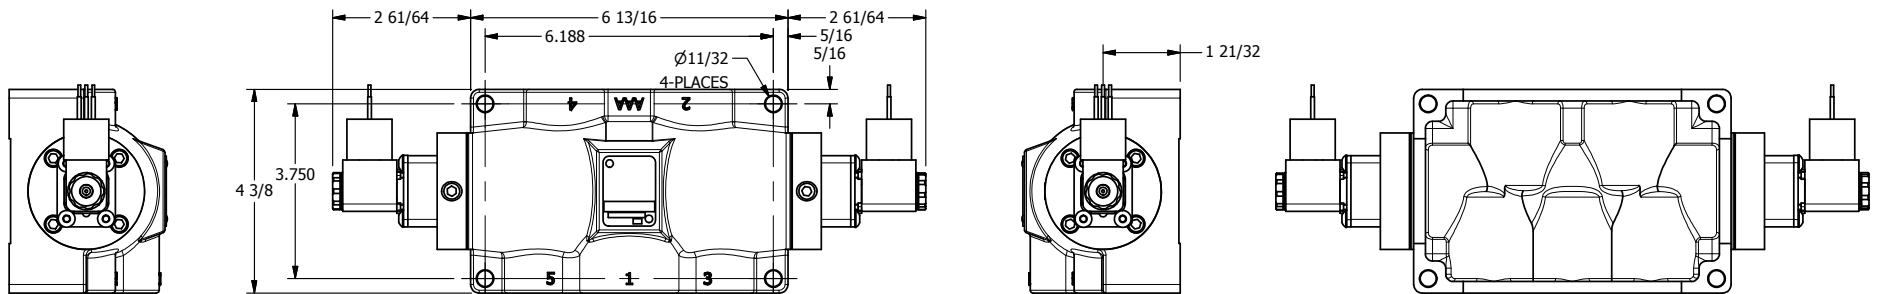

4

3

2

1

1/2"-14 NPT CONDUIT CONNECTION  
18" LEAD, 3 WIRE

1" NPTF PORTS  
5-PLACES

**AAA**  
PRODUCTS  
INTERNATIONAL

**AAA PRODUCTS INTERNATIONAL**  
7114 Harry Hines Blvd  
Dallas, TX 75235

TITLE: 1" SIDE PORT, DBL SOL, 3 POS,  
SPR CTR, SOL SHFT, CLSD CTR SPL,  
MOLD-OVER

DRAWING NO.:  
DIM\_ESY8J

4

3

2

1

THE INFORMATION CONTAINED WITHIN THIS DOCUMENT IS PROPRIETARY TO AAA PRODUCTS AND MAY NOT BE DISCLOSED WITHOUT PRIOR WRITTEN CONSENT