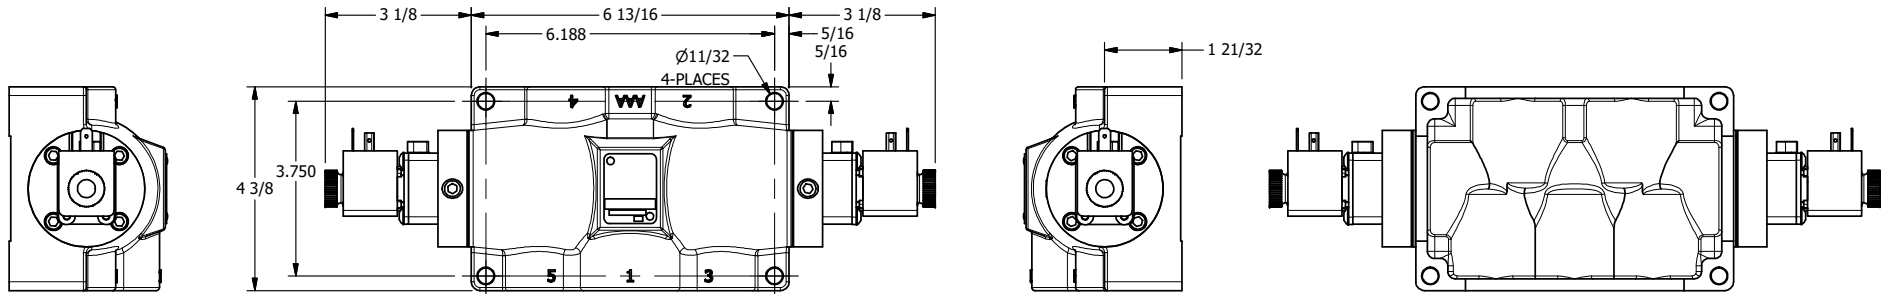

4

3

2

1

AAA
PRODUCTS
INTERNATIONAL

**AAA PRODUCTS
INTERNATIONAL**
7114 Harry Hines Blvd
Dallas, TX 75235

TITLE: 1" SIDE PORT, DBL SOL, 3 POS,
SPR CTR, CLSD CTR SPL, HIGH TMEP,
LCKNG OVRD, DUST EXCLDR

DRAWING NO.:
DIM_ESY8HOL