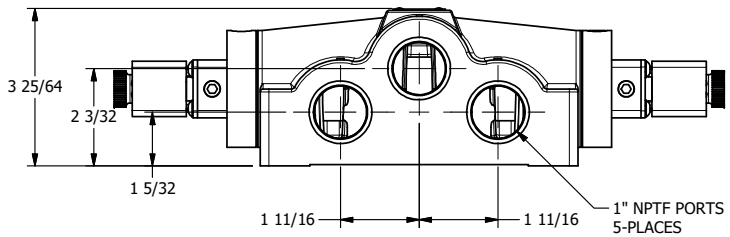

4

3

2

1

AAA
PRODUCTS
INTERNATIONAL

**AAA PRODUCTS
INTERNATIONAL**
7114 Harry Hines Blvd
Dallas, TX 75235

TITLE: 1" SIDE PORT, DBL SOL, 3 POS,
SPR CTR, CLSD CTR SPL, HIGH TMEP,
LCKNG OVRD, DUST EXCLDR

DRAWING NO.:
DIM_ESY8HOL