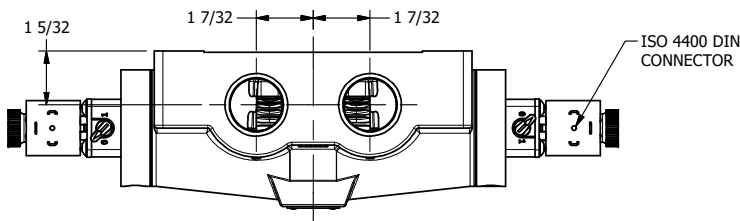

4

3

2

1

AAA
PRODUCTS
INTERNATIONAL

**AAA PRODUCTS
INTERNATIONAL**
7114 Harry Hines Blvd
Dallas, TX 75235

TITLE: 1" SIDE PORT, DBL SOL, 3 POS,
SPR CTR, CLSD CTR SPL, HIGH TMEP,
LCKNG OVRD, DUST EXCLDR

DRAWING NO.:
DIM_ESY8HOL