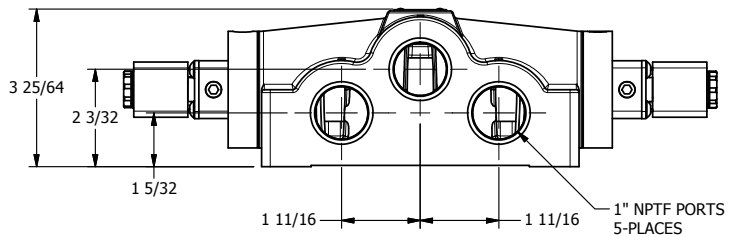

4

3

2

1

AAA
PRODUCTS
INTERNATIONAL

**AAA PRODUCTS
INTERNATIONAL**
7114 Harry Hines Blvd
Dallas, TX 75235

TITLE: 1" SIDE PORT, DBL SOL, 3 POS,
SPR CTR, SOL SHFT, CLSD CTR SPL,
HIGH TEMP, LCKNG OVRD

DRAWING NO.:
DIM_ESY8HO