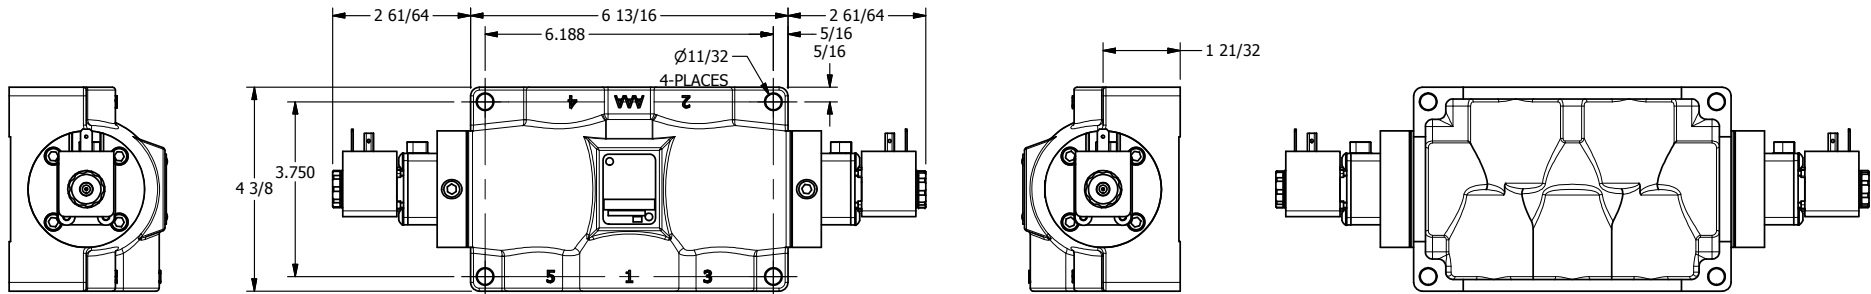

4

3

2

1

AAA
PRODUCTS
INTERNATIONAL

**AAA PRODUCTS
INTERNATIONAL**
7114 Harry Hines Blvd
Dallas, TX 75235

TITLE: 1" SIDE PORT, DBL SOL, 3 POS,
SPR CTR, SOL SHFT, CLSD CTR SPL,
HIGH TEMP, LCKNG OVRD

DRAWING NO.:
DIM_ESY8HO