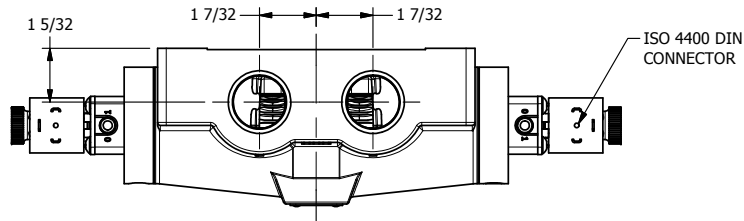

4

3

2

1

AAA
PRODUCTS
INTERNATIONAL

**AAA PRODUCTS
INTERNATIONAL**
7114 Harry Hines Blvd
Dallas, TX 75235

TITLE: 1" SIDE PORT, DBL SOL, 3 POS,
SPR CTR, SOL SHFT, CLSD CTR SPL
HIGH TEMP, DUST EXCLDR

DRAWING NO.:
DIM_ESY8HL