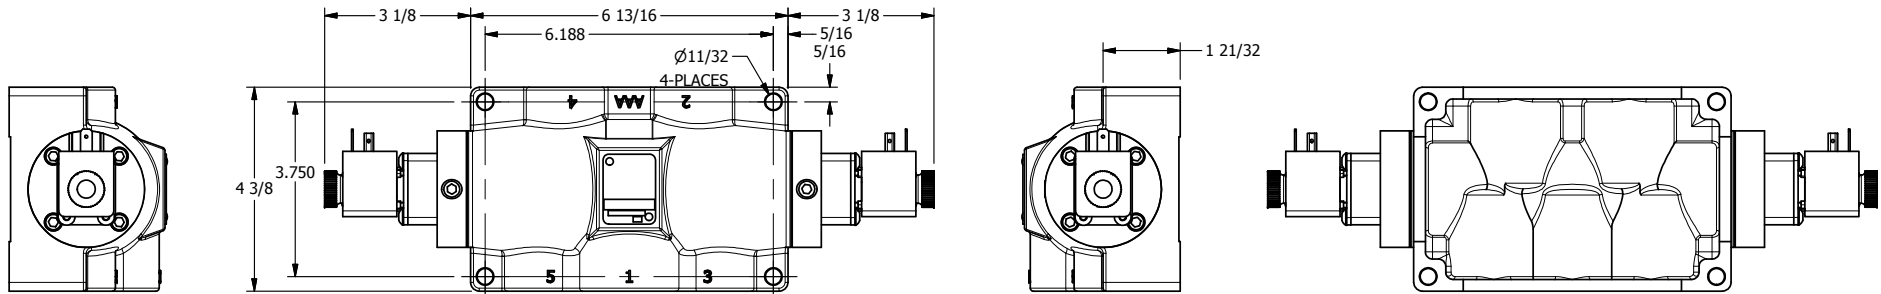

4

3

2

1

AAA
PRODUCTS
INTERNATIONAL

**AAA PRODUCTS
INTERNATIONAL**
7114 Harry Hines Blvd
Dallas, TX 75235

TITLE: 1" SIDE PORT, DBL SOL, 3 POS,
SPR CTR, SOL SHFT, CLSD CTR SPL
HIGH TEMP, DUST EXCLDR

DRAWING NO.:
DIM_ESY8HL