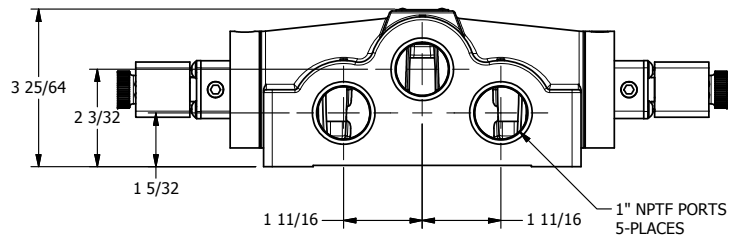

4

3

2

1

AAA
PRODUCTS
INTERNATIONAL

**AAA PRODUCTS
INTERNATIONAL**
7114 Harry Hines Blvd
Dallas, TX 75235

TITLE: 1" SIDE PORT, DBL SOL, 3 POS,
SPR CTR, SOL SHFT, CLSD CTR SPL
HIGH TEMP, DUST EXCLDR

DRAWING NO.:
DIM_ESY8HL