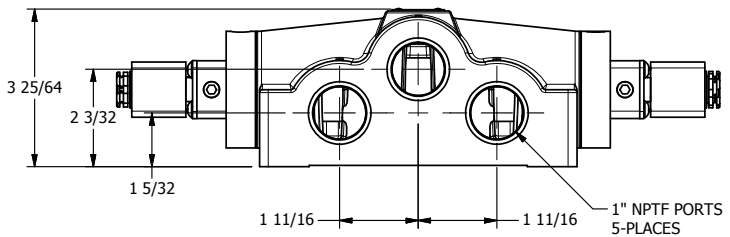

4

3

2

1

AAA
PRODUCTS
INTERNATIONAL

**AAA PRODUCTS
INTERNATIONAL**
7114 Harry Hines Blvd
Dallas, TX 75235

TITLE: 1" SIDE PORT, DBL SOL, 3 POS,
SPR CTR, SOL SHFT, CLSD CTR SPL
HIGH TEMP, SIDE VENT

DRAWING NO.:
DIM_ESY8HC