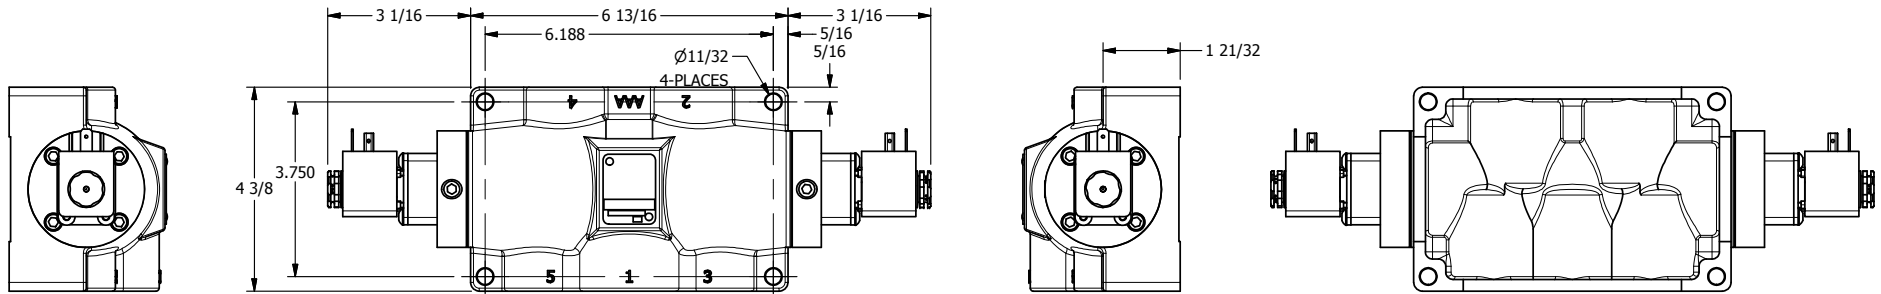

4

3

2

1

AAA
PRODUCTS
INTERNATIONAL

**AAA PRODUCTS
INTERNATIONAL**
7114 Harry Hines Blvd
Dallas, TX 75235

TITLE: 1" SIDE PORT, DBL SOL, 3 POS,
SPR CTR, SOL SHFT, CLSD CTR SPL
HIGH TEMP, SIDE VENT

DRAWING NO.:
DIM_ESY8HC