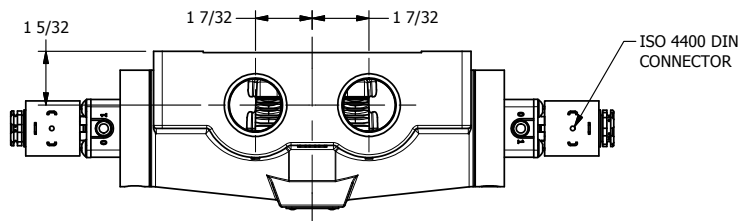

4

3

2

1

AAA
PRODUCTS
INTERNATIONAL

**AAA PRODUCTS
INTERNATIONAL**
7114 Harry Hines Blvd
Dallas, TX 75235

TITLE: 1" SIDE PORT, DBL SOL, 3 POS,
SPR CTR, SOL SHFT, CLSD CTR SPL
HIGH TEMP, SIDE VENT

DRAWING NO.:
DIM_ESY8HC