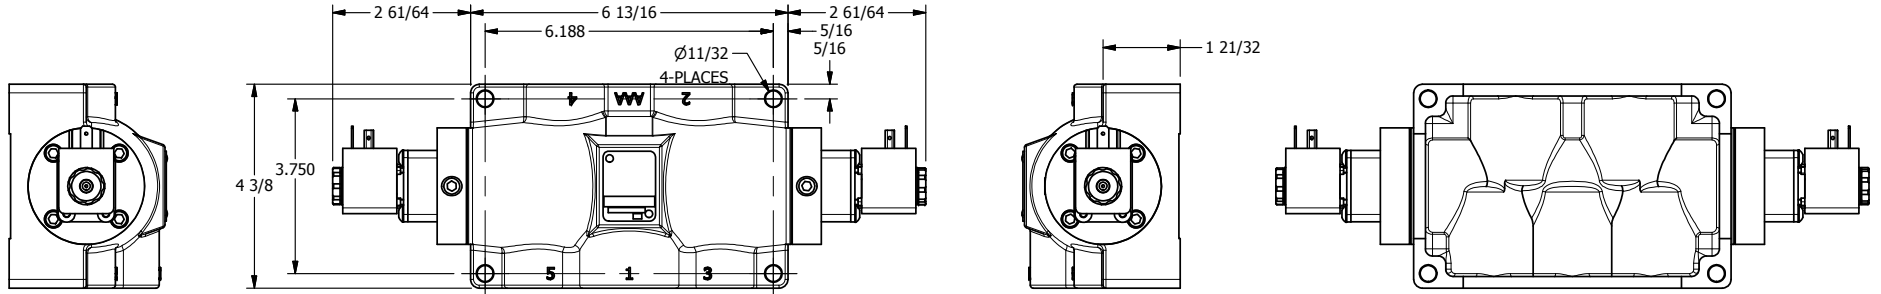

4

3

2

1

AAA
PRODUCTS
INTERNATIONAL

**AAA PRODUCTS
INTERNATIONAL**
7114 Harry Hines Blvd
Dallas, TX 75235

TITLE: 1" SIDE PORT, DBL SOL, 3 POS,
SPR CTR, SOL SHFT, CLSD CTR SPL
HIGH TEMP

DRAWING NO.:
DIM_ESY8H