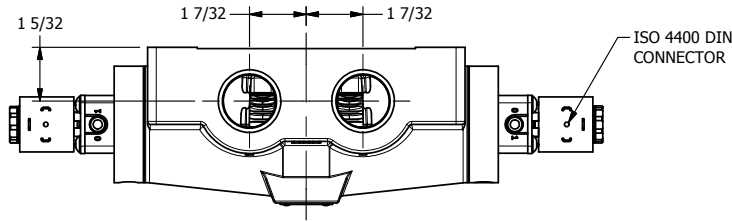

4

3

2

1

AAA
PRODUCTS
INTERNATIONAL

**AAA PRODUCTS
INTERNATIONAL**
7114 Harry Hines Blvd
Dallas, TX 75235

TITLE: 1" SIDE PORT, DBL SOL, 3 POS,
SPR CTR, SOL SHFT, CLSD CTR SPL
HIGH TEMP

DRAWING NO.:
DIM_ESY8H