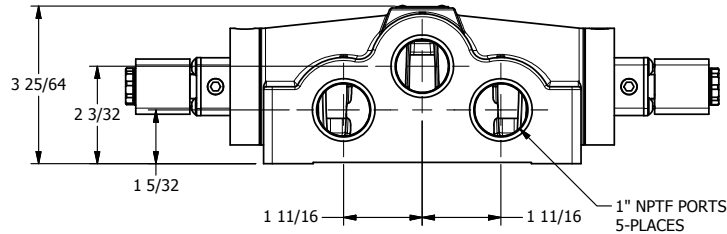

4

3

2

1

AAA
PRODUCTS
INTERNATIONAL

**AAA PRODUCTS
INTERNATIONAL**
7114 Harry Hines Blvd
Dallas, TX 75235

TITLE: 1" SIDE PORT, DBL SOL, 3 POS,
SPR CTR, SOL SHFT, CLSD CTR SPL
HIGH TEMP

DRAWING NO.:
DIM_ESY8H