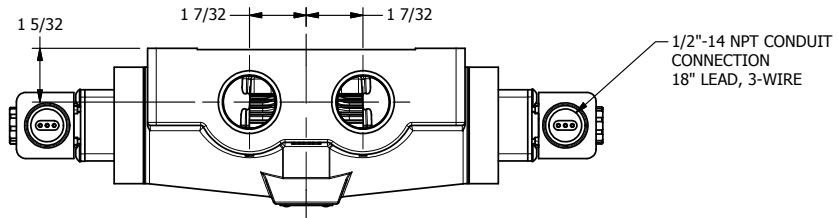

4

3

2

1

AAA
PRODUCTS
INTERNATIONAL

AAA PRODUCTS INTERNATIONAL
7114 Harry Hines Blvd
Dallas, TX 75235

TITLE: 1" SIDE PORT, DBL SOL, 3 POS,
SPR CTR, SOL SHFT, FLOAT CTR SPL,
EXPL PROOF, EXT PILOT

DRAWING NO.:
DIM_ESY8GXZ