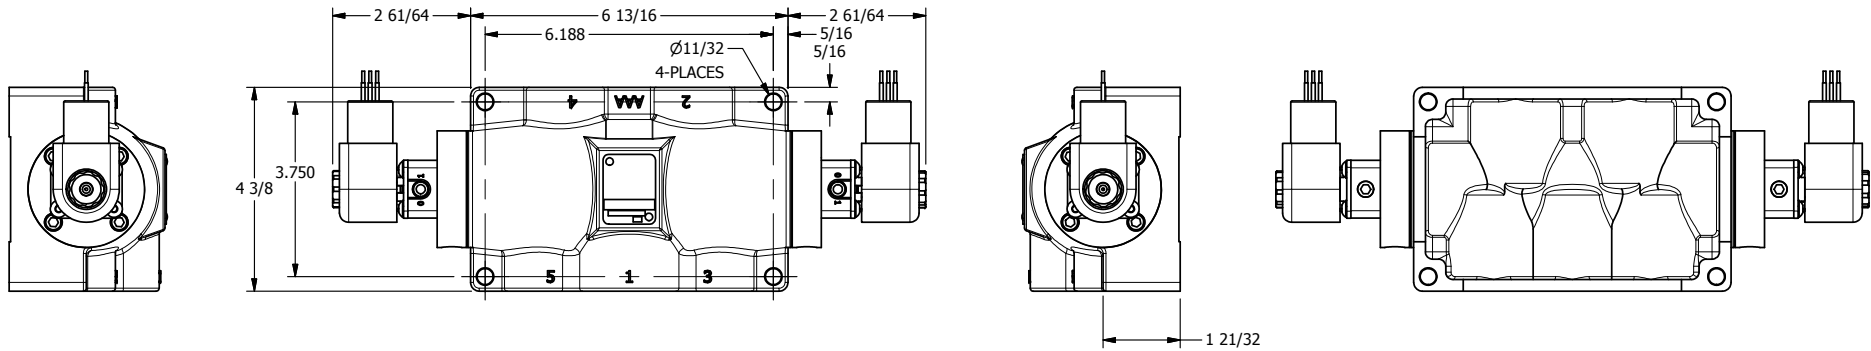

4

3

2

1

AAA
PRODUCTS
INTERNATIONAL

AAA PRODUCTS INTERNATIONAL
7114 Harry Hines Blvd
Dallas, TX 75235

TITLE: 1" SIDE PORT, DBL SOL, 3 POS,
SPR CTR, SOL SHFT, FLOAT CTR SPL,
EXPL PROOF, EXT PILOT

DRAWING NO.:
DIM_ESY8GXZ