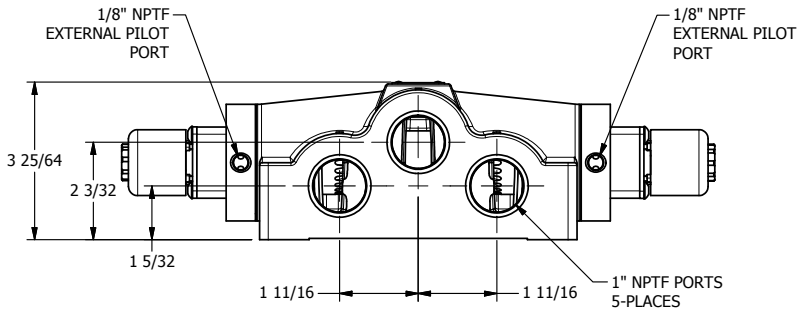

4

3

2

1

AAA
PRODUCTS
INTERNATIONAL

AAA PRODUCTS INTERNATIONAL
7114 Harry Hines Blvd
Dallas, TX 75235

TITLE: 1" SIDE PORT, DBL SOL, 3 POS,
SPR CTR, SOL SHFT, FLOAT CTR SPL,
EXPL PROOF, EXT PILOT

DRAWING NO.:
DIM_ESY8GXZ