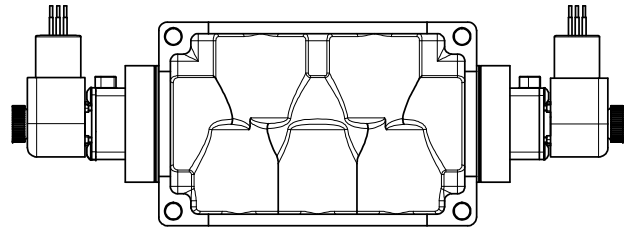

4

3

2

1

AAA
PRODUCTS
INTERNATIONAL

**AAA PRODUCTS
INTERNATIONAL**
7114 Harry Hines Blvd
Dallas, TX 75235

TITLE: 1" SIDE PORT, DBL SOL, 3 POS,
SPR CTR, FLOAT CTR SPL, EXPL PROOF,
LCKNG OVRD, DUST EXCDLR

DRAWING NO.:
DIM_ESY8GXOL