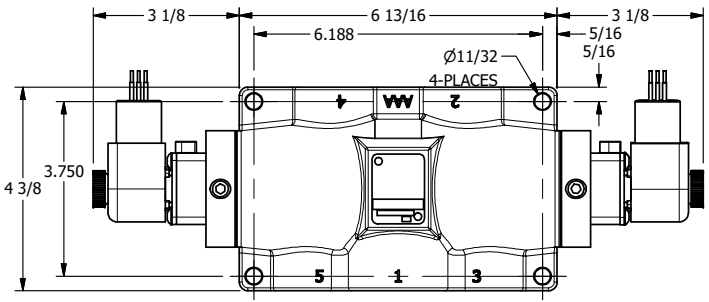

4

3

2

1

AAA
PRODUCTS
INTERNATIONAL

**AAA PRODUCTS
INTERNATIONAL**
7114 Harry Hines Blvd
Dallas, TX 75235

TITLE: 1" SIDE PORT, DBL SOL, 3 POS,
SPR CTR, FLOAT CTR SPL, EXPL PROOF,
LCKNG OVRD, DUST EXCDLR

DRAWING NO.:
DIM_ESY8GXOL