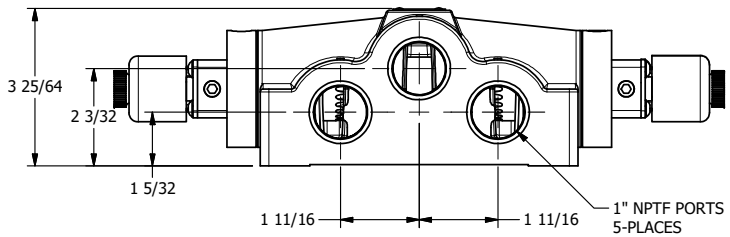

4

3

2

1

AAA
PRODUCTS
INTERNATIONAL

**AAA PRODUCTS
INTERNATIONAL**
7114 Harry Hines Blvd
Dallas, TX 75235

TITLE: 1" SIDE PORT, DBL SOL, 3 POS,
SPR CTR, FLOAT CTR SPL, EXPL PROOF,
LCKNG OVRD, DUST EXCDLR

DRAWING NO.:
DIM_ESY8GXOL