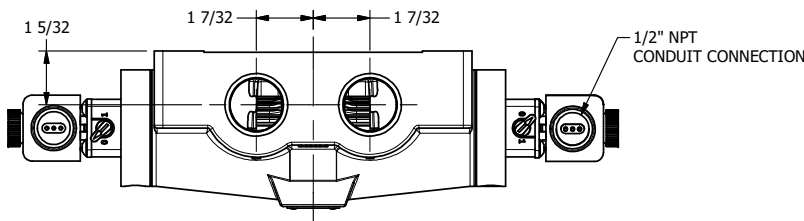

4

3

2

1

AAA
PRODUCTS
INTERNATIONAL

**AAA PRODUCTS
INTERNATIONAL**
7114 Harry Hines Blvd
Dallas, TX 75235

TITLE: 1" SIDE PORT, DBL SOL, 3 POS,
SPR CTR, FLOAT CTR SPL, EXPL PROOF,
LCKNG OVRD, DUST EXCDLR

DRAWING NO.:
DIM_ESY8GXOL