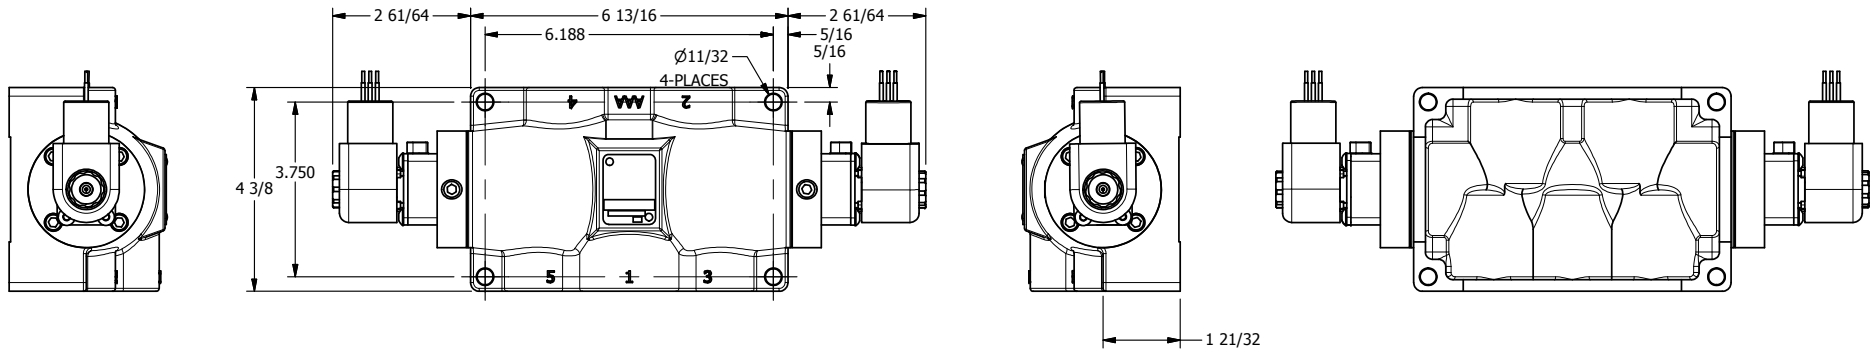

4

3

2

1

AAA
PRODUCTS
INTERNATIONAL

**AAA PRODUCTS
INTERNATIONAL**
7114 Harry Hines Blvd
Dallas, TX 75235

TITLE: 1" SIDE PORT, DBL SOL, 3 POS,
SPR CTR, SOL SHFT, FLOAT CTR SPL,
EXPL PROOF, LCKNG OVRD

DRAWING NO.:
DIM_ESY8GXO