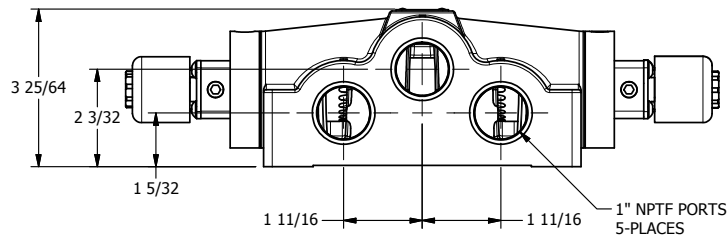

4

3

2

1

AAA
PRODUCTS
INTERNATIONAL

**AAA PRODUCTS
INTERNATIONAL**
7114 Harry Hines Blvd
Dallas, TX 75235

TITLE: 1" SIDE PORT, DBL SOL, 3 POS,
SPR CTR, SOL SHFT, FLOAT CTR SPL,
EXPL PROOF, LCKNG OVRD

DRAWING NO.:
DIM_ESY8GXO