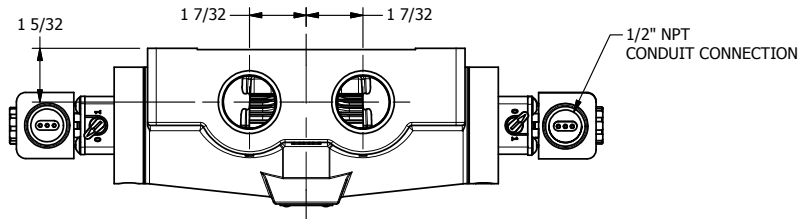

4

3

2

1

AAA
PRODUCTS
INTERNATIONAL

**AAA PRODUCTS
INTERNATIONAL**
7114 Harry Hines Blvd
Dallas, TX 75235

TITLE: 1" SIDE PORT, DBL SOL, 3 POS,
SPR CTR, SOL SHFT, FLOAT CTR SPL,
EXPL PROOF, LCKNG OVRD

DRAWING NO.:
DIM_ESY8GXO