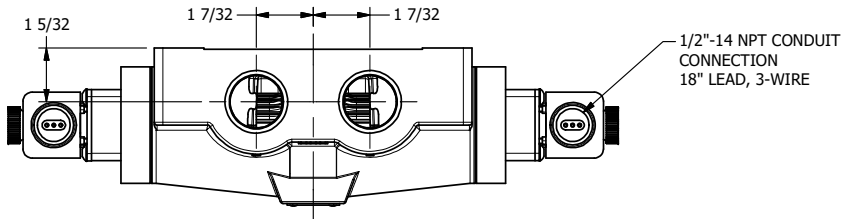

4

3

2

1

AAA
PRODUCTS
INTERNATIONAL

**AAA PRODUCTS
INTERNATIONAL**
7114 Harry Hines Blvd
Dallas, TX 75235

TITLE: 1" SIDE PORT, DBL SOL, 3 POS,
FLOAT SPR CTR, EXPL PROOF,
DUST EXCLDR, EXT PILOT

DRAWING NO.:
DIM_ESY8GXLZ