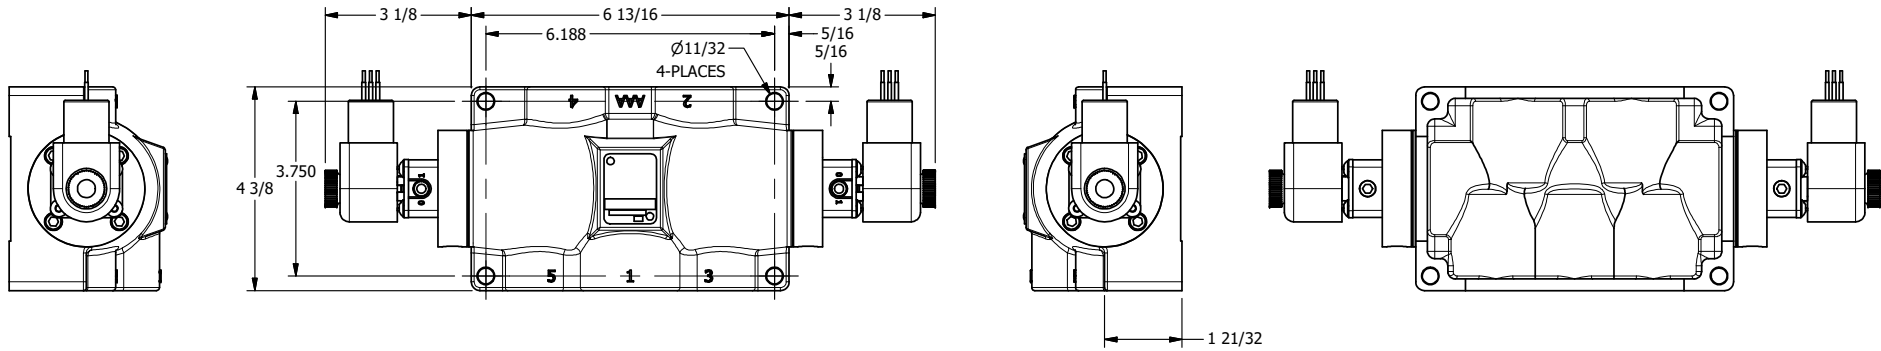

4

3

2

1

AAA
PRODUCTS
INTERNATIONAL

**AAA PRODUCTS
INTERNATIONAL**
7114 Harry Hines Blvd
Dallas, TX 75235

TITLE: 1" SIDE PORT, DBL SOL, 3 POS,
FLOAT SPR CTR, EXPL PROOF,
DUST EXCLDR, EXT PILOT

DRAWING NO.:
DIM_ESY8GXLZ