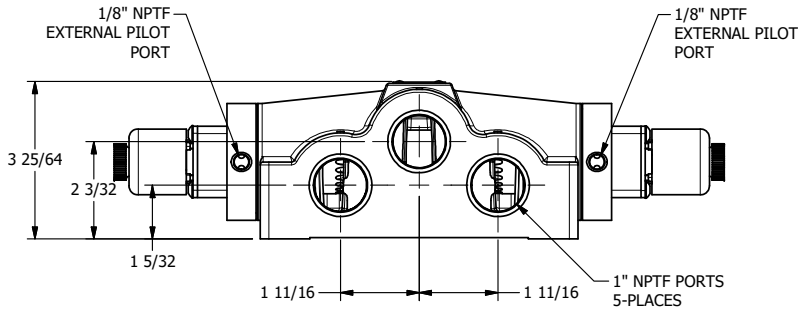

4

3

2

1

AAA
PRODUCTS
INTERNATIONAL

**AAA PRODUCTS
INTERNATIONAL**
7114 Harry Hines Blvd
Dallas, TX 75235

TITLE: 1" SIDE PORT, DBL SOL, 3 POS,
FLOAT SPR CTR, EXPL PROOF,
DUST EXCLDR, EXT PILOT

DRAWING NO.:
DIM_ESY8GXLZ