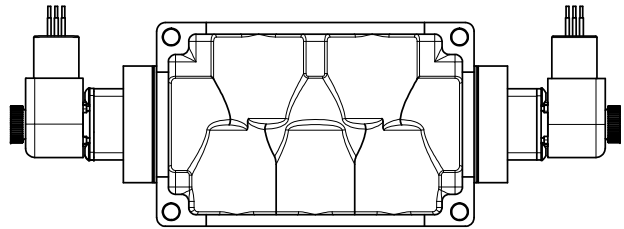

4

3

2

1

1/2" NPT
CONDUIT CONNECTION

1 21/32

1" NPTF PORTS
5-PLACES

AAA
PRODUCTS
INTERNATIONAL

**AAA PRODUCTS
INTERNATIONAL**
7114 Harry Hines Blvd
Dallas, TX 75235

TITLE: 1" SIDE PORT, DBL SOL, 3 POS,
SPR CTR, SOL SHFT, FLOAT CTR SPL,
EXPLOSION PROOF, DUST EXCDLR

DRAWING NO.:
DIM_ESY8GXL

4

3

2

1

THE INFORMATION CONTAINED WITHIN THIS DOCUMENT IS PROPRIETARY TO AAA PRODUCTS AND MAY NOT BE DISCLOSED WITHOUT PRIOR WRITTEN CONSENT