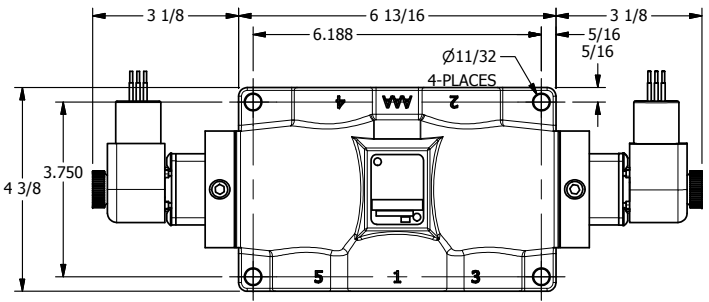

4

3

2

1

1/2" NPT
CONDUIT CONNECTION

1 21/32

1" NPTF PORTS
5-PLACES

AAA
PRODUCTS
INTERNATIONAL

**AAA PRODUCTS
INTERNATIONAL**
7114 Harry Hines Blvd
Dallas, TX 75235

TITLE: 1" SIDE PORT, DBL SOL, 3 POS,
SPR CTR, SOL SHFT, FLOAT CTR SPL,
EXPLOSION PROOF, DUST EXCDLR

DRAWING NO.:
DIM_ESY8GXL

4

3

2

1

THE INFORMATION CONTAINED WITHIN THIS DOCUMENT IS PROPRIETARY TO AAA PRODUCTS AND MAY NOT BE DISCLOSED WITHOUT PRIOR WRITTEN CONSENT