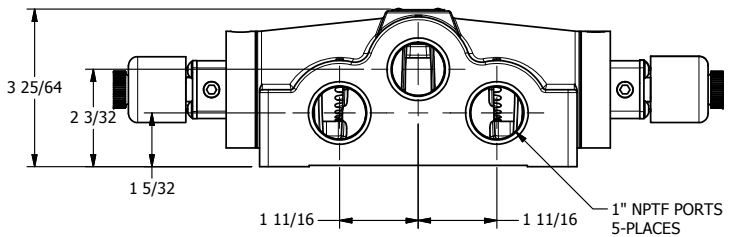

4

3

2

1

1/2" NPT
CONDUIT CONNECTION

1 21/32

1" NPTF PORTS
5-PLACES

AAA
PRODUCTS
INTERNATIONAL

**AAA PRODUCTS
INTERNATIONAL**
7114 Harry Hines Blvd
Dallas, TX 75235

TITLE: 1" SIDE PORT, DBL SOL, 3 POS,
SPR CTR, SOL SHFT, FLOAT CTR SPL,
EXPLOSION PROOF, DUST EXCDLR

DRAWING NO.:
DIM_ESY8GXL

4

3

2

1

THE INFORMATION CONTAINED WITHIN THIS DOCUMENT IS PROPRIETARY TO AAA PRODUCTS AND MAY NOT BE DISCLOSED WITHOUT PRIOR WRITTEN CONSENT