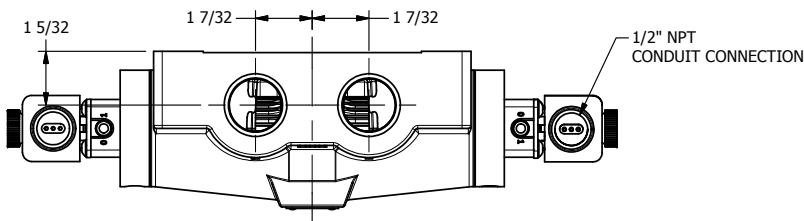

4

3

2

1

1/2" NPT
CONDUIT CONNECTION

1 21/32

1" NPTF PORTS
5-PLACES

AAA
PRODUCTS
INTERNATIONAL

**AAA PRODUCTS
INTERNATIONAL**
7114 Harry Hines Blvd
Dallas, TX 75235

TITLE: 1" SIDE PORT, DBL SOL, 3 POS,
SPR CTR, SOL SHFT, FLOAT CTR SPL,
EXPLOSION PROOF, DUST EXCDLR

DRAWING NO.:
DIM_ESY8GXL

4

3

2

1

THE INFORMATION CONTAINED WITHIN THIS DOCUMENT IS PROPRIETARY TO AAA PRODUCTS AND MAY NOT BE DISCLOSED WITHOUT PRIOR WRITTEN CONSENT