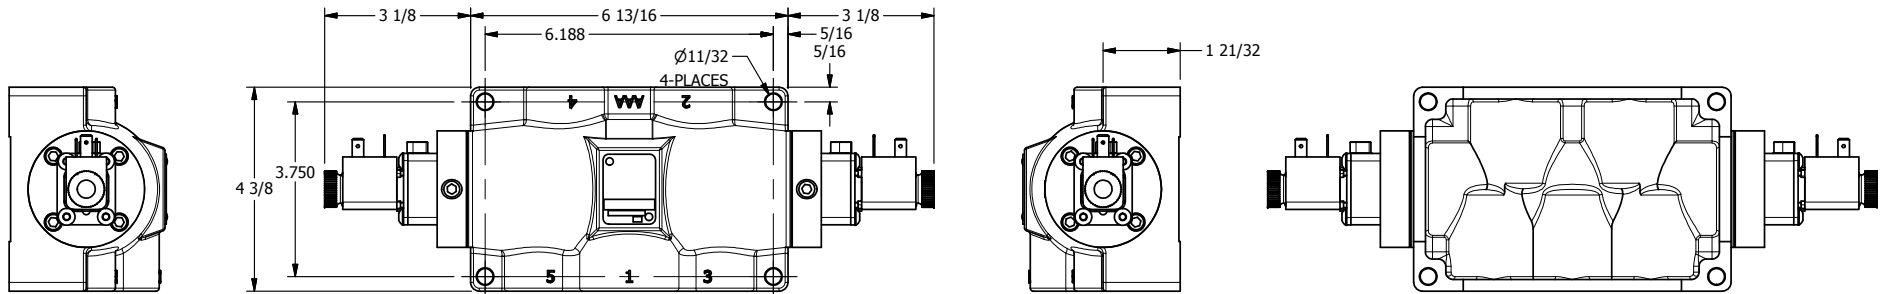

4

3

2

1

AAA
PRODUCTS
INTERNATIONAL

**AAA PRODUCTS
INTERNATIONAL**
7114 Harry Hines Blvd
Dallas, TX 75235

TITLE: 1" SIDE PORT, DBL SOL, 3 POS,
SPR CTR, SOL SHFT, FLOAT CTR SPL,
LCKNG OVRD, DUST EXCLDR

DRAWING NO.:
DIM_ESY8GOL