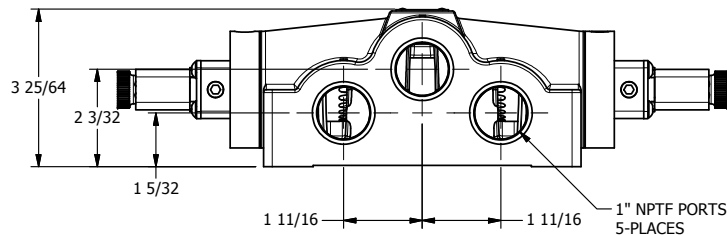

4

3

2

1

AAA
PRODUCTS
INTERNATIONAL

**AAA PRODUCTS
INTERNATIONAL**
7114 Harry Hines Blvd
Dallas, TX 75235

TITLE: 1" SIDE PORT, DBL SOL, 3 POS,
SPR CTR, SOL SHFT, FLOAT CTR SPL,
LCKNG OVRD, DUST EXCLDR

DRAWING NO.:
DIM_ESY8GOL