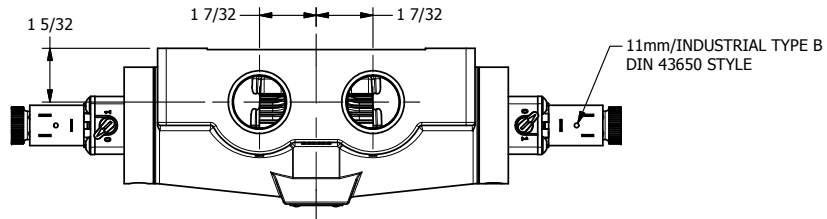

4

3

2

1

AAA
PRODUCTS
INTERNATIONAL

**AAA PRODUCTS
INTERNATIONAL**
7114 Harry Hines Blvd
Dallas, TX 75235

TITLE: 1" SIDE PORT, DBL SOL, 3 POS,
SPR CTR, SOL SHFT, FLOAT CTR SPL,
LCKNG OVRD, DUST EXCLDR

DRAWING NO.:
DIM_ESY8GOL