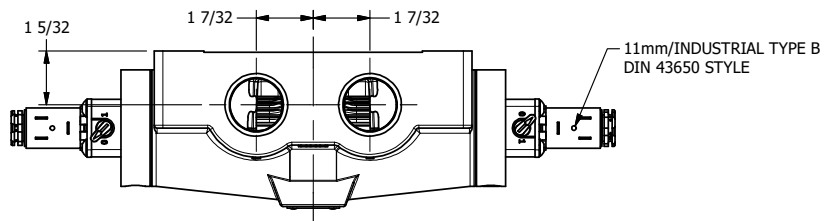

4

3

2

1

AAA
PRODUCTS
INTERNATIONAL

**AAA PRODUCTS
INTERNATIONAL**
7114 Harry Hines Blvd
Dallas, TX 75235

TITLE: 1" SIDE PORT, DBL SOL, 3 POS,
SPR CTR, SOL SHFT, FLOAT CTR SPL,
LCKNG OVRD, SIDE VENT

DRAWING NO.:
DIM_ESY8GOC