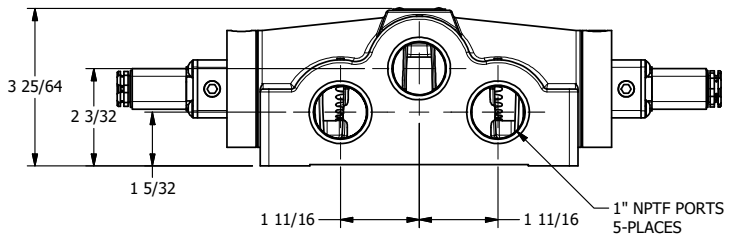

4

3

2

1

AAA
PRODUCTS
INTERNATIONAL

**AAA PRODUCTS
INTERNATIONAL**
7114 Harry Hines Blvd
Dallas, TX 75235

TITLE: 1" SIDE PORT, DBL SOL, 3 POS,
SPR CTR, SOL SHFT, FLOAT CTR SPL,
LCKNG OVRD, SIDE VENT

DRAWING NO.:
DIM_ESY8GOC