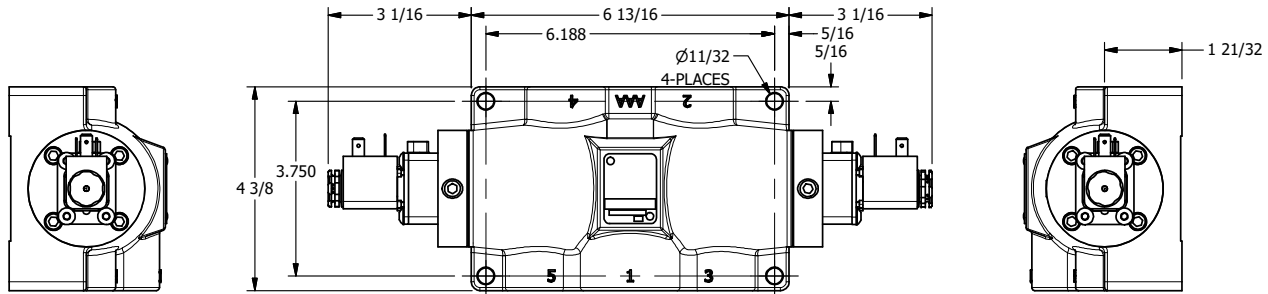

4

3

2

1

AAA
PRODUCTS
INTERNATIONAL

**AAA PRODUCTS
INTERNATIONAL**
7114 Harry Hines Blvd
Dallas, TX 75235

TITLE: 1" SIDE PORT, DBL SOL, 3 POS,
SPR CTR, SOL SHFT, FLOAT CTR SPL,
LCKNG OVRD, SIDE VENT

DRAWING NO.:
DIM_ESY8GOC