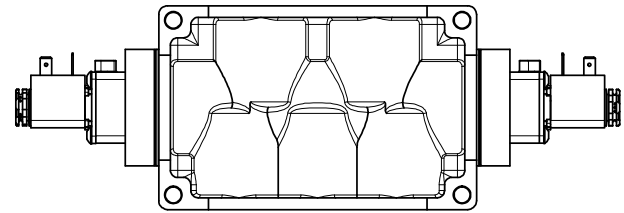

4

3

2

1

AAA
PRODUCTS
INTERNATIONAL

**AAA PRODUCTS
INTERNATIONAL**
7114 Harry Hines Blvd
Dallas, TX 75235

TITLE: 1" SIDE PORT, DBL SOL, 3 POS,
SPR CTR, SOL SHFT, FLOAT CTR SPL,
LCKNG OVRD, SIDE VENT

DRAWING NO.:
DIM_ESY8GOC