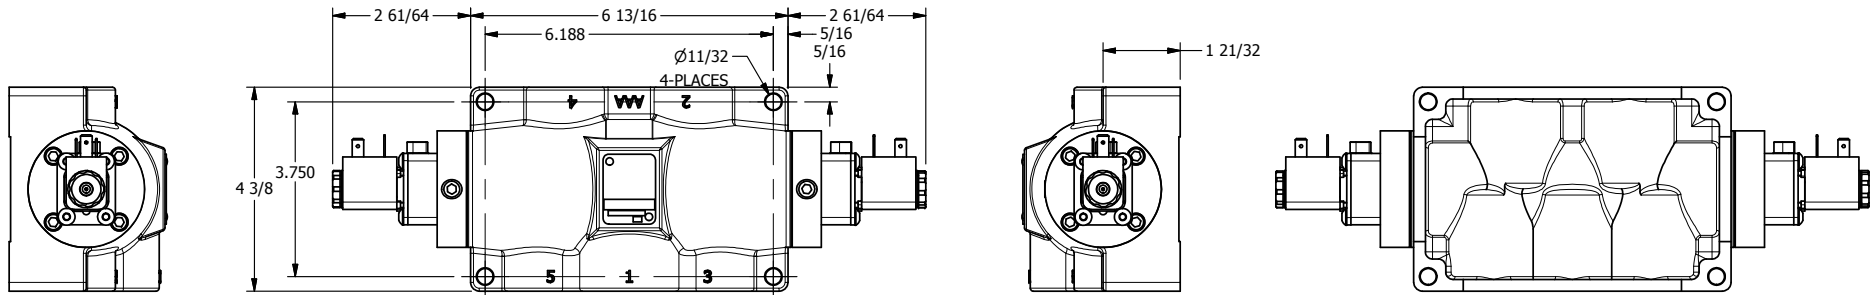

4

3

2

1

AAA
PRODUCTS
INTERNATIONAL

**AAA PRODUCTS
INTERNATIONAL**
7114 Harry Hines Blvd
Dallas, TX 75235

TITLE: 1" SIDE PORT, DBL SOL, 3 POS,
SPR CTR, SOL SHFT, FLOAT CTR SPL,
LCKNG OVRD

DRAWING NO.:
DIM_ESY8GO