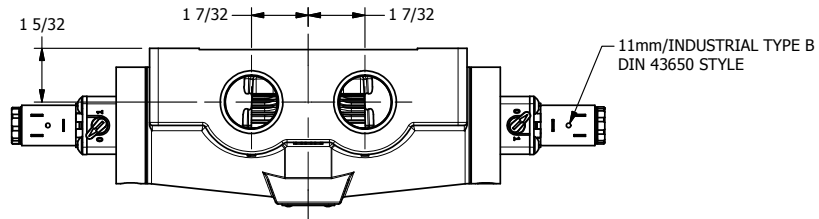

4

3

2

1

AAA
PRODUCTS
INTERNATIONAL

**AAA PRODUCTS
INTERNATIONAL**
7114 Harry Hines Blvd
Dallas, TX 75235

TITLE: 1" SIDE PORT, DBL SOL, 3 POS,
SPR CTR, SOL SHFT, FLOAT CTR SPL,
LCKNG OVRD

DRAWING NO.:
DIM_ESY8GO