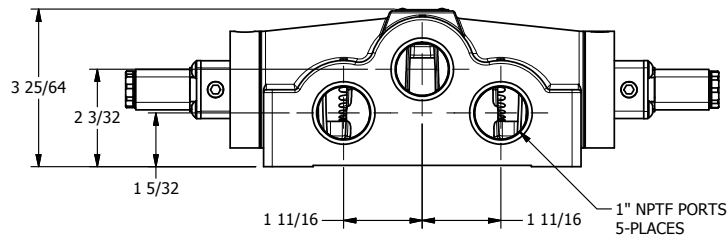

4

3

2

1

AAA
PRODUCTS
INTERNATIONAL

**AAA PRODUCTS
INTERNATIONAL**
7114 Harry Hines Blvd
Dallas, TX 75235

TITLE: 1" SIDE PORT, DBL SOL, 3 POS,
SPR CTR, SOL SHFT, FLOAT CTR SPL,
LCKNG OVRD

DRAWING NO.:
DIM_ESY8GO