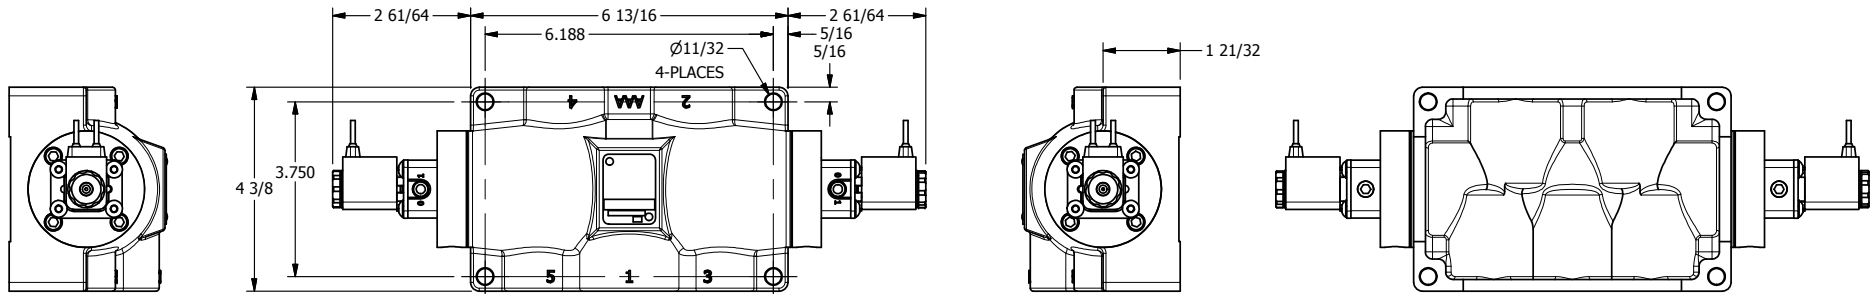

4

3

2

1

AAA
PRODUCTS
INTERNATIONAL

**AAA PRODUCTS
INTERNATIONAL**
7114 Harry Hines Blvd
Dallas, TX 75235

TITLE: 1" SIDE PORT, DBL SOL, 3 POS,
SPR CTR, SOL SHFT, FLOAT CTR SPL,
FLYING LEAD, EXT PILOT

DRAWING NO.:
DIM_ESY8GMZ