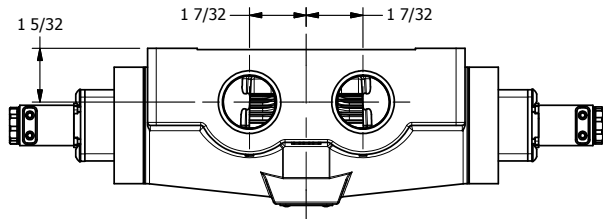

4

3

2

1

AAA
PRODUCTS
INTERNATIONAL

**AAA PRODUCTS
INTERNATIONAL**
7114 Harry Hines Blvd
Dallas, TX 75235

TITLE: 1" SIDE PORT, DBL SOL, 3 POS,
SPR CTR, SOL SHFT, FLOAT CTR SPL,
FLYING LEAD, EXT PILOT

DRAWING NO.:
DIM_ESY8GMZ