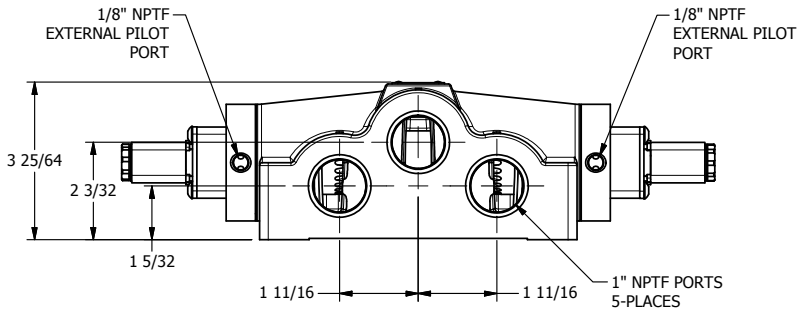

4

3

2

1

AAA
PRODUCTS
INTERNATIONAL

**AAA PRODUCTS
INTERNATIONAL**
7114 Harry Hines Blvd
Dallas, TX 75235

TITLE: 1" SIDE PORT, DBL SOL, 3 POS,
SPR CTR, SOL SHFT, FLOAT CTR SPL,
FLYING LEAD, EXT PILOT

DRAWING NO.:
DIM_ESY8GMZ