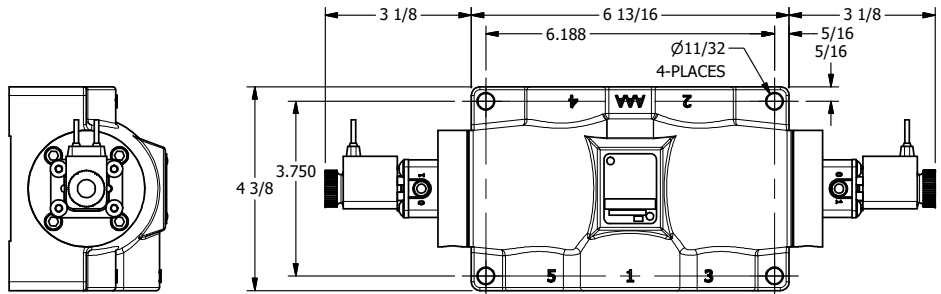

4

3

2

1

4

3

2

AAA
PRODUCTS
INTERNATIONAL

**AAA PRODUCTS
INTERNATIONAL**
7114 Harry Hines Blvd
Dallas, TX 75235

TITLE: 1" SIDE PORT, DBL SOL, 3 POS,
FLOAT SPR CTR, FLYING LEAD,
DUST EXCLDR, EXT PILOT

DRAWING NO.:
DIM_ESY8GMLZ

THE INFORMATION CONTAINED WITHIN THIS DOCUMENT IS PROPRIETARY TO AAA PRODUCTS AND MAY NOT BE DISCLOSED WITHOUT PRIOR WRITTEN CONSENT