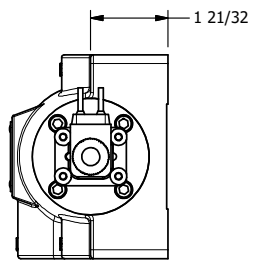

4

3

2

1

4

3

2

AAA
PRODUCTS
INTERNATIONAL

**AAA PRODUCTS
INTERNATIONAL**
7114 Harry Hines Blvd
Dallas, TX 75235

TITLE: 1" SIDE PORT, DBL SOL, 3 POS,
FLOAT SPR CTR, FLYING LEAD,
DUST EXCLDR, EXT PILOT

DRAWING NO.:
DIM_ESY8GMLZ

THE INFORMATION CONTAINED WITHIN THIS DOCUMENT IS PROPRIETARY TO AAA PRODUCTS AND MAY NOT BE DISCLOSED WITHOUT PRIOR WRITTEN CONSENT