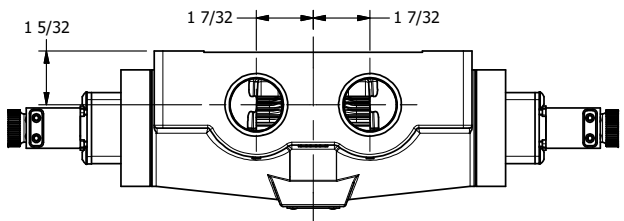

4

3

2

1

4

3

2

AAA
PRODUCTS
INTERNATIONAL

**AAA PRODUCTS
INTERNATIONAL**
7114 Harry Hines Blvd
Dallas, TX 75235

TITLE: 1" SIDE PORT, DBL SOL, 3 POS,
FLOAT SPR CTR, FLYING LEAD,
DUST EXCLDR, EXT PILOT

DRAWING NO.:
DIM_ESY8GMLZ

THE INFORMATION CONTAINED WITHIN THIS DOCUMENT IS PROPRIETARY TO AAA PRODUCTS AND MAY NOT BE DISCLOSED WITHOUT PRIOR WRITTEN CONSENT