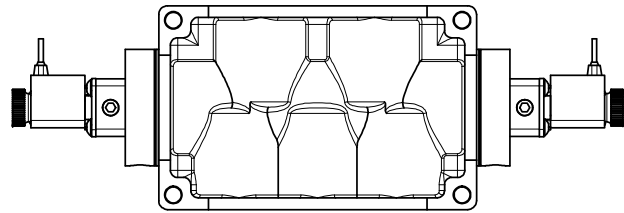

4

3

2

1

4

3

2

AAA
PRODUCTS
INTERNATIONAL

**AAA PRODUCTS
INTERNATIONAL**
7114 Harry Hines Blvd
Dallas, TX 75235

TITLE: 1" SIDE PORT, DBL SOL, 3 POS,
FLOAT SPR CTR, FLYING LEAD,
DUST EXCLDR, EXT PILOT

DRAWING NO.:
DIM_ESY8GMLZ

THE INFORMATION CONTAINED WITHIN THIS DOCUMENT IS PROPRIETARY TO AAA PRODUCTS AND MAY NOT BE DISCLOSED WITHOUT PRIOR WRITTEN CONSENT