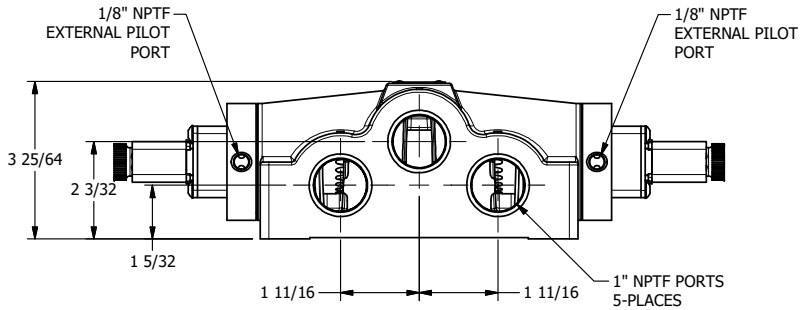

4

3

2

1

4

3

2

AAA
PRODUCTS
INTERNATIONAL

**AAA PRODUCTS
INTERNATIONAL**
7114 Harry Hines Blvd
Dallas, TX 75235

TITLE: 1" SIDE PORT, DBL SOL, 3 POS,
FLOAT SPR CTR, FLYING LEAD,
DUST EXCLDR, EXT PILOT

DRAWING NO.:
DIM_ESY8GMLZ

THE INFORMATION CONTAINED WITHIN THIS DOCUMENT IS PROPRIETARY TO AAA PRODUCTS AND MAY NOT BE DISCLOSED WITHOUT PRIOR WRITTEN CONSENT