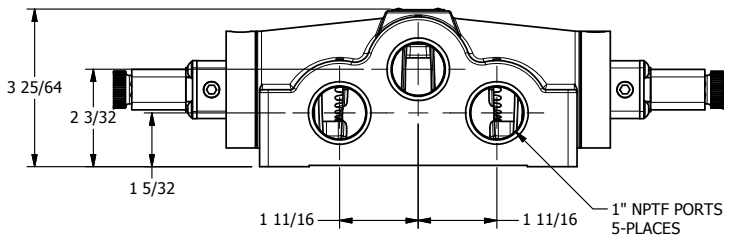

4

3

2

1

**AAA**  
PRODUCTS  
INTERNATIONAL

**AAA PRODUCTS  
INTERNATIONAL**  
7114 Harry Hines Blvd  
Dallas, TX 75235

TITLE: 1" SIDE PORT, DBL SOL, 3 POS,  
SPR CTR, SOL SHFT, FLOAT CTR SPL,  
FLYING LEAD, DUST EXCLDR

DRAWING NO.:  
DIM\_ESY8GML

4

3

2

1

THE INFORMATION CONTAINED WITHIN THIS DOCUMENT IS PROPRIETARY TO AAA PRODUCTS AND MAY NOT BE DISCLOSED WITHOUT PRIOR WRITTEN CONSENT