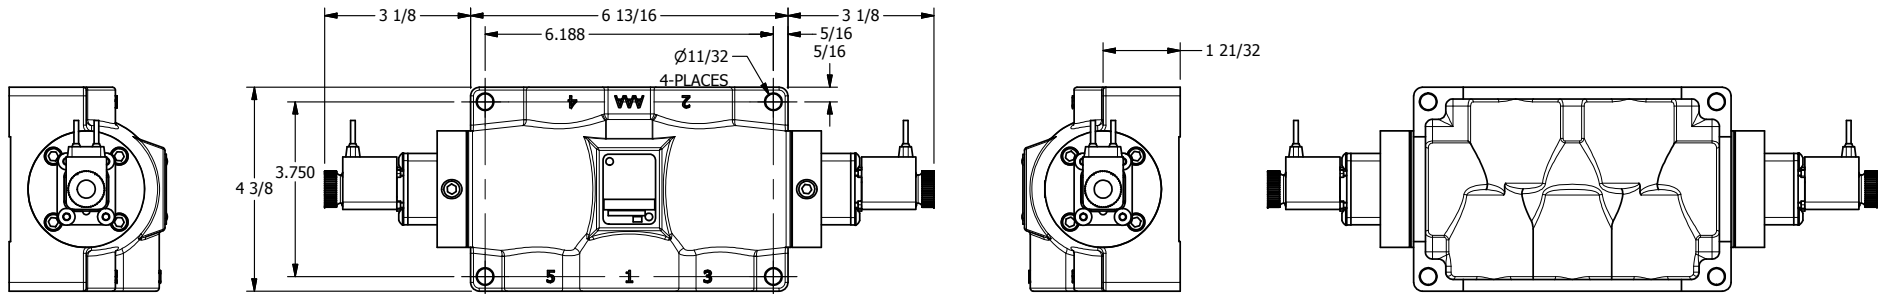

4

3

2

1

**AAA**  
PRODUCTS  
INTERNATIONAL

**AAA PRODUCTS  
INTERNATIONAL**  
7114 Harry Hines Blvd  
Dallas, TX 75235

TITLE: 1" SIDE PORT, DBL SOL, 3 POS,  
SPR CTR, SOL SHFT, FLOAT CTR SPL,  
FLYING LEAD, DUST EXCLDR

DRAWING NO.:  
DIM\_ESY8GML

4

3

2

1

THE INFORMATION CONTAINED WITHIN THIS DOCUMENT IS PROPRIETARY TO AAA PRODUCTS AND MAY NOT BE DISCLOSED WITHOUT PRIOR WRITTEN CONSENT