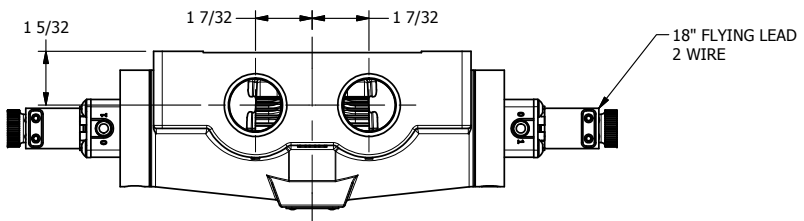

4

3

2

1

**AAA**  
PRODUCTS  
INTERNATIONAL

**AAA PRODUCTS  
INTERNATIONAL**  
7114 Harry Hines Blvd  
Dallas, TX 75235

TITLE: 1" SIDE PORT, DBL SOL, 3 POS,  
SPR CTR, SOL SHFT, FLOAT CTR SPL,  
FLYING LEAD, DUST EXCLDR

DRAWING NO.:  
DIM\_ESY8GML

4

3

2

1

THE INFORMATION CONTAINED WITHIN THIS DOCUMENT IS PROPRIETARY TO AAA PRODUCTS AND MAY NOT BE DISCLOSED WITHOUT PRIOR WRITTEN CONSENT