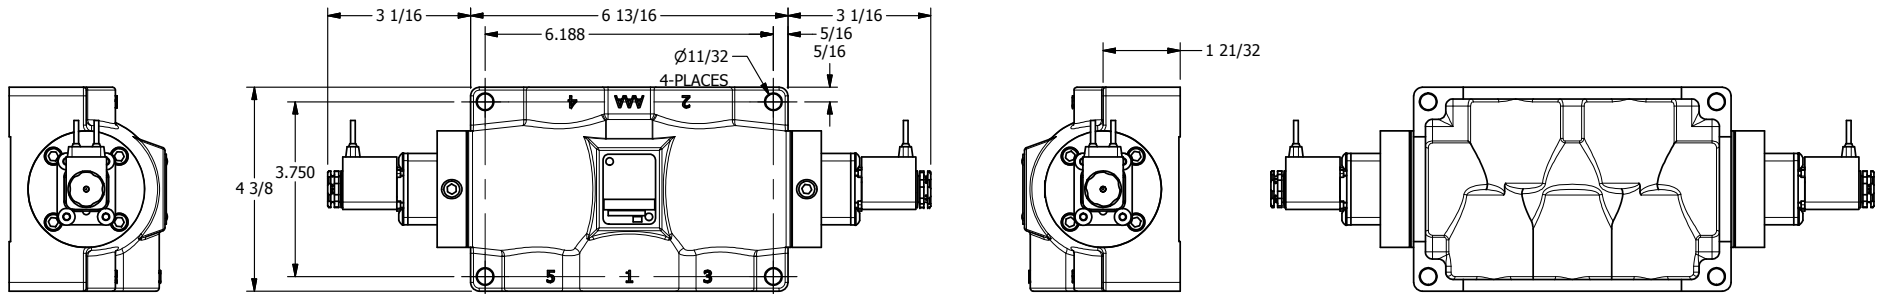

4

3

2

1

AAA
PRODUCTS
INTERNATIONAL

AAA PRODUCTS INTERNATIONAL
7114 Harry Hines Blvd
Dallas, TX 75235

TITLE: 1" SIDE PORT, DBL SOL, 3 POS,
SPR CTR, SOL SHFT, FLOAT CTR SPL,
FLYING LEAD, SIDE VENT

DRAWING NO.:
DIM_ESY8GMC