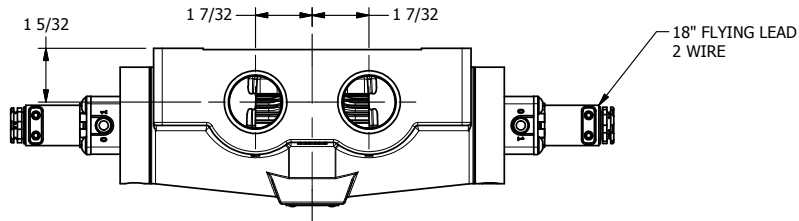

4

3

2

1

AAA
PRODUCTS
INTERNATIONAL

AAA PRODUCTS INTERNATIONAL
7114 Harry Hines Blvd
Dallas, TX 75235

TITLE: 1" SIDE PORT, DBL SOL, 3 POS,
SPR CTR, SOL SHFT, FLOAT CTR SPL,
FLYING LEAD, SIDE VENT

DRAWING NO.:
DIM_ESY8GMC