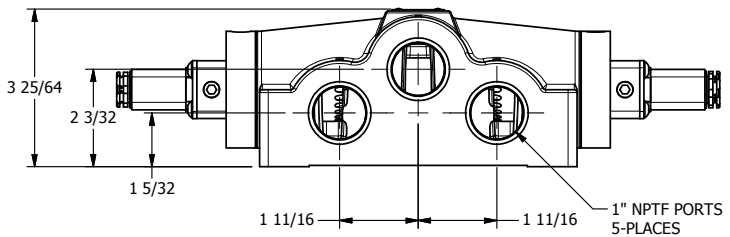

4

3

2

1

AAA
PRODUCTS
INTERNATIONAL

AAA PRODUCTS INTERNATIONAL
7114 Harry Hines Blvd
Dallas, TX 75235

TITLE: 1" SIDE PORT, DBL SOL, 3 POS,
SPR CTR, SOL SHFT, FLOAT CTR SPL,
FLYING LEAD, SIDE VENT

DRAWING NO.:
DIM_ESY8GMC