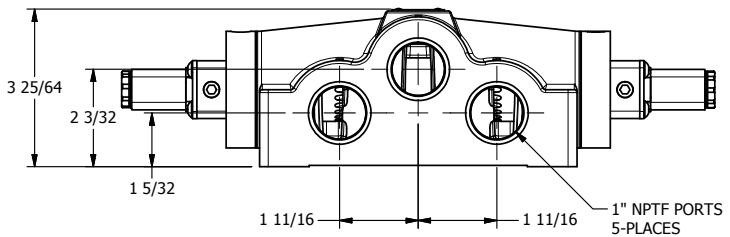

4

3

2

1

AAA
PRODUCTS
INTERNATIONAL

AAA PRODUCTS INTERNATIONAL
7114 Harry Hines Blvd
Dallas, TX 75235

TITLE: 1" SIDE PORT, DBL SOL, 3 POS,
SPR CTR, SOL SHFT, FLOAT CTR SPL,
FLYING LEAD

DRAWING NO.:
DIM_ESY8GM