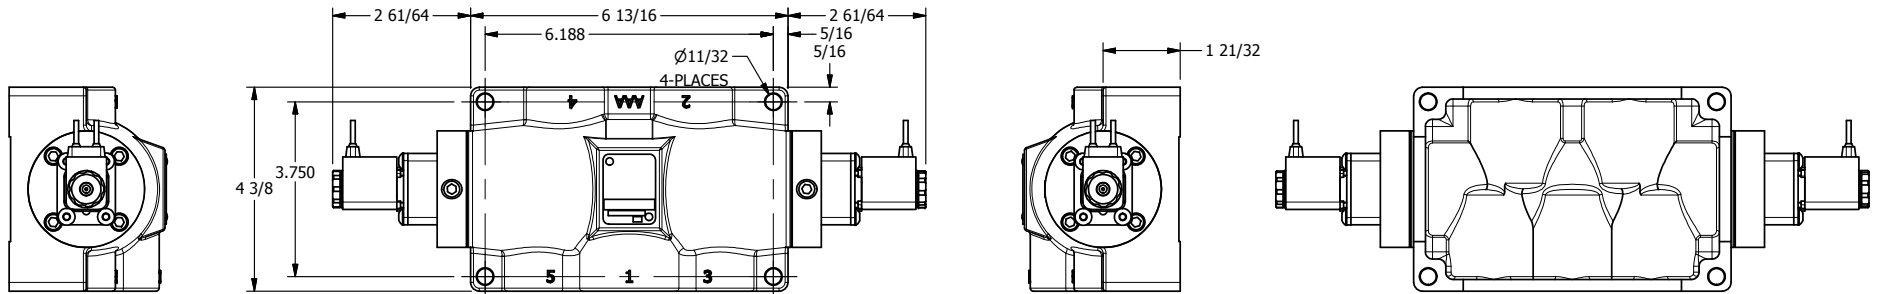

4

3

2

1

AAA
PRODUCTS
INTERNATIONAL

AAA PRODUCTS INTERNATIONAL
7114 Harry Hines Blvd
Dallas, TX 75235

TITLE: 1" SIDE PORT, DBL SOL, 3 POS,
SPR CTR, SOL SHFT, FLOAT CTR SPL,
FLYING LEAD

DRAWING NO.:
DIM_ESY8GM