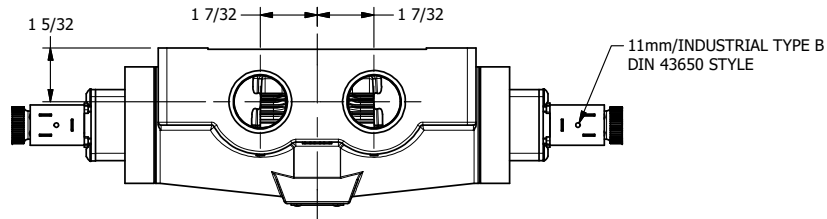

4

3

2

1

AAA
PRODUCTS
INTERNATIONAL

**AAA PRODUCTS
INTERNATIONAL**
7114 Harry Hines Blvd
Dallas, TX 75235

TITLE: 1" SIDE PORT, DBL SOL, 3 POS,
SPR CTR, SOL SHFT, FLOAT CTR SPL,
DUST EXCLDR, EXT PILOT

DRAWING NO.:
DIM_ESY8GLZ