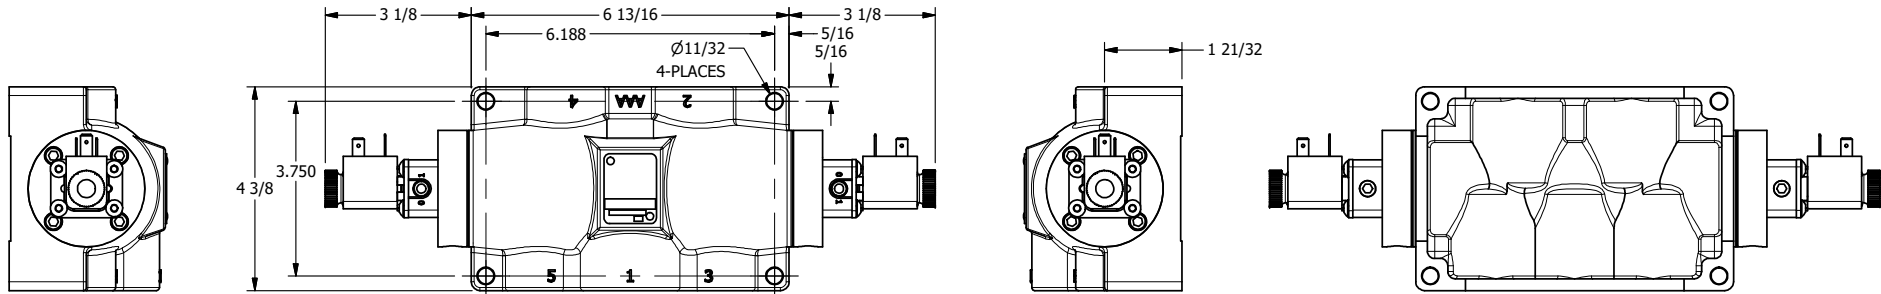

4

3

2

1

AAA
PRODUCTS
INTERNATIONAL

**AAA PRODUCTS
INTERNATIONAL**
7114 Harry Hines Blvd
Dallas, TX 75235

TITLE: 1" SIDE PORT, DBL SOL, 3 POS,
SPR CTR, SOL SHFT, FLOAT CTR SPL,
DUST EXCLDR, EXT PILOT

DRAWING NO.:
DIM_ESY8GLZ