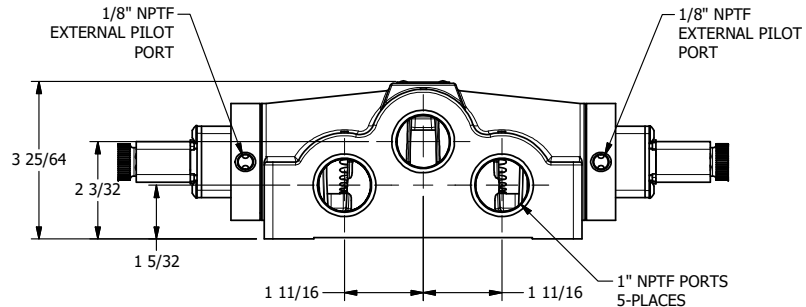

4

3

2

1

AAA
PRODUCTS
INTERNATIONAL

**AAA PRODUCTS
INTERNATIONAL**
7114 Harry Hines Blvd
Dallas, TX 75235

TITLE: 1" SIDE PORT, DBL SOL, 3 POS,
SPR CTR, SOL SHFT, FLOAT CTR SPL,
DUST EXCLDR, EXT PILOT

DRAWING NO.:
DIM_ESY8GLZ