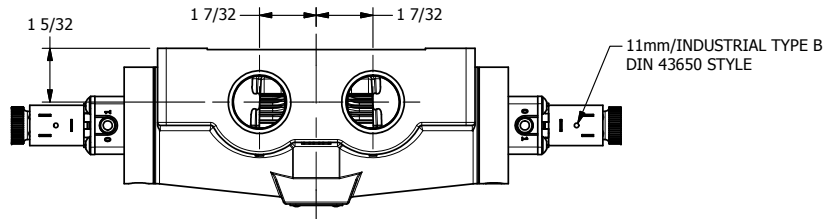

4

3

2

1

AAA
PRODUCTS
INTERNATIONAL

**AAA PRODUCTS
INTERNATIONAL**
7114 Harry Hines Blvd
Dallas, TX 75235

TITLE: 1" SIDE PORT, DBL SOL, 3 POS,
SPR CTR, SOL SHFT, FLOAT CTR SPL,
DUST EXCLDR

DRAWING NO.:
DIM_ESY8GL