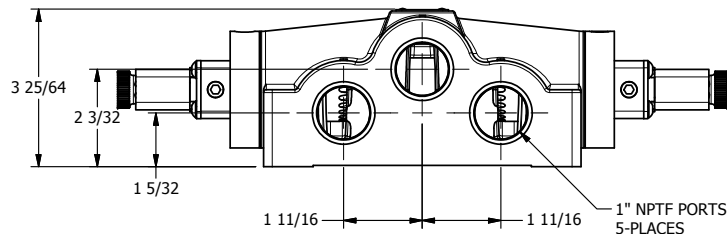

4

3

2

1

AAA
PRODUCTS
INTERNATIONAL

**AAA PRODUCTS
INTERNATIONAL**
7114 Harry Hines Blvd
Dallas, TX 75235

TITLE: 1" SIDE PORT, DBL SOL, 3 POS,
SPR CTR, SOL SHFT, FLOAT CTR SPL,
DUST EXCLDR

DRAWING NO.:
DIM_ESY8GL