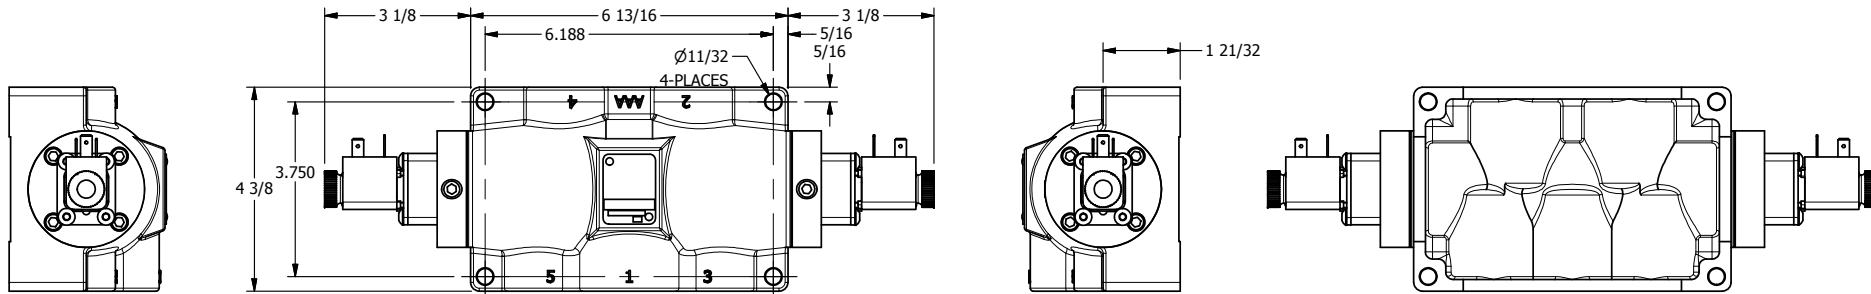

4

3

2

1

AAA
PRODUCTS
INTERNATIONAL

**AAA PRODUCTS
INTERNATIONAL**
7114 Harry Hines Blvd
Dallas, TX 75235

TITLE: 1" SIDE PORT, DBL SOL, 3 POS,
SPR CTR, SOL SHFT, FLOAT CTR SPL,
DUST EXCLDR

DRAWING NO.:
DIM_ESY8GL