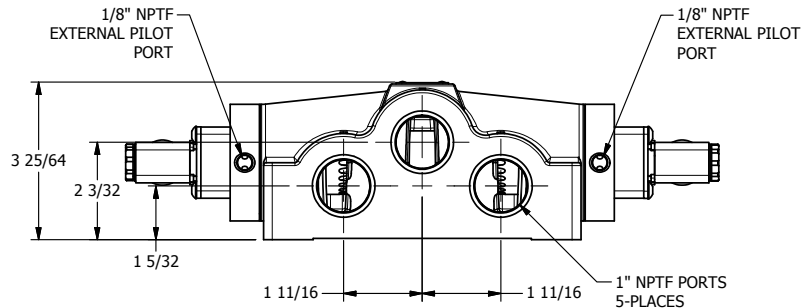

4

3

2

1

AAA
PRODUCTS
INTERNATIONAL

**AAA PRODUCTS
INTERNATIONAL**
7114 Harry Hines Blvd
Dallas, TX 75235

TITLE: 1" SIDE PORT, DBL SOL, 3 POS,
SPR CTR, SOL SHFT, FLOAT CTR SPL,
MOLD-OVER, EXT PILOT

DRAWING NO.:
DIM_ESY8GJZ