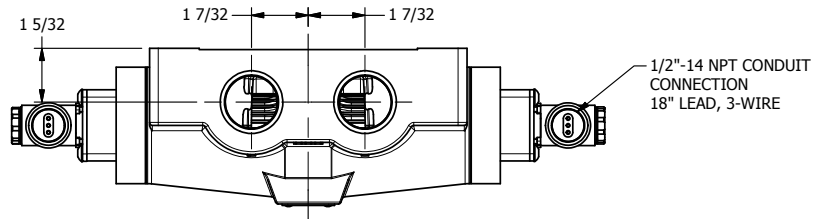

4

3

2

1

AAA
PRODUCTS
INTERNATIONAL

**AAA PRODUCTS
INTERNATIONAL**
7114 Harry Hines Blvd
Dallas, TX 75235

TITLE: 1" SIDE PORT, DBL SOL, 3 POS,
SPR CTR, SOL SHFT, FLOAT CTR SPL,
MOLD-OVER, EXT PILOT

DRAWING NO.:
DIM_ESY8GJZ