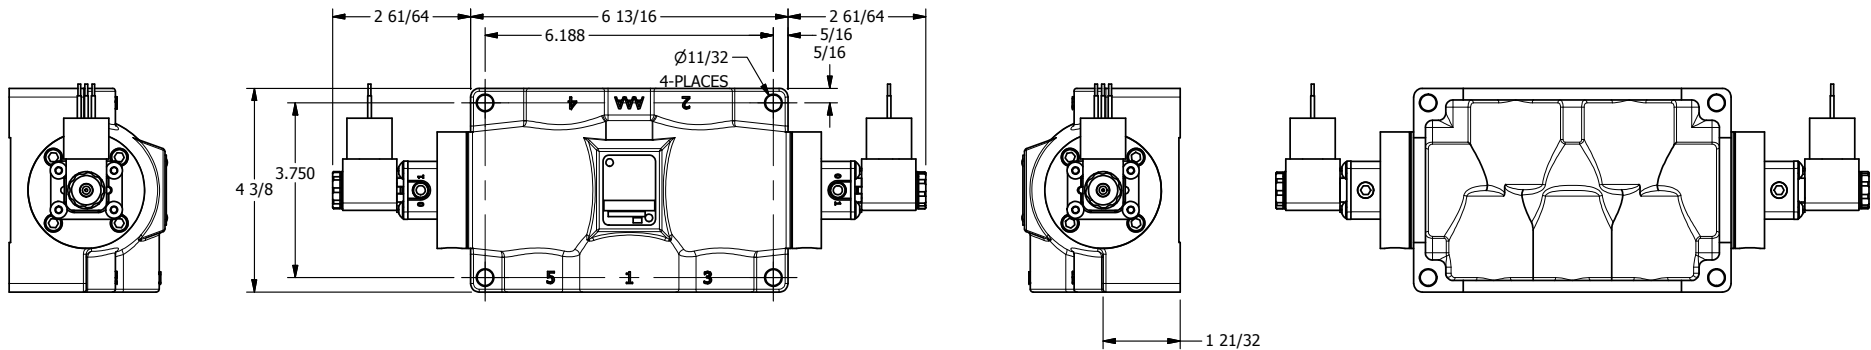

4

3

2

1

AAA
PRODUCTS
INTERNATIONAL

**AAA PRODUCTS
INTERNATIONAL**
7114 Harry Hines Blvd
Dallas, TX 75235

TITLE: 1" SIDE PORT, DBL SOL, 3 POS,
SPR CTR, SOL SHFT, FLOAT CTR SPL,
MOLD-OVER, EXT PILOT

DRAWING NO.:
DIM_ESY8GJZ