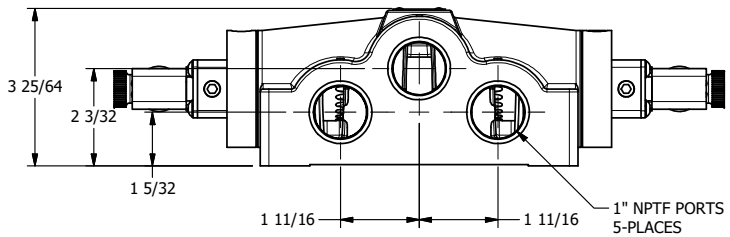

4

3

2

1

**AAA**  
PRODUCTS  
INTERNATIONAL

**AAA PRODUCTS  
INTERNATIONAL**  
7114 Harry Hines Blvd  
Dallas, TX 75235

TITLE: 1" SIDE PORT, DBL SOL, 3 POS,  
SPR CTR, FLOAT CTR SPL, MOLD-OVER,  
LCKNG OVRD, DUST EXCLDR