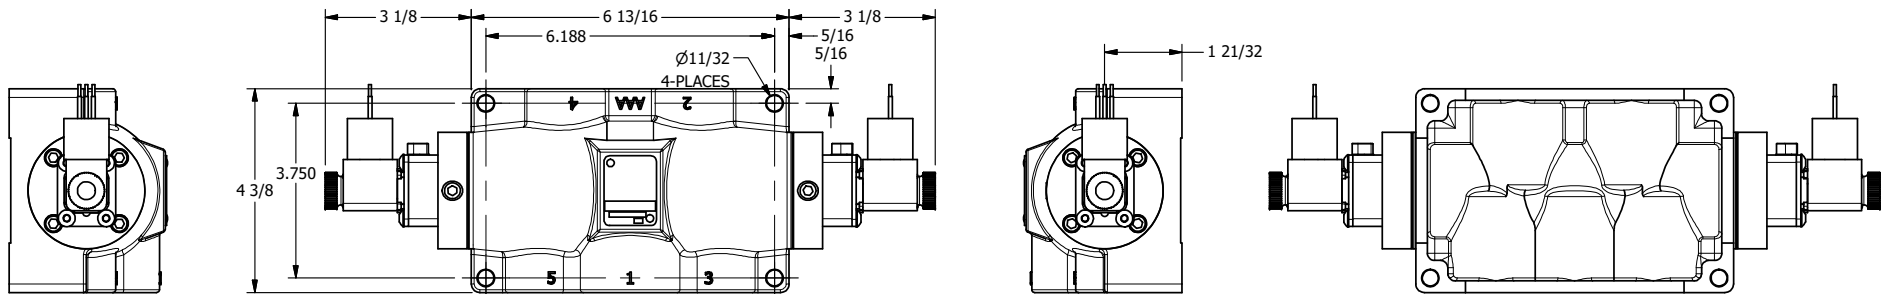

4

3

2

1

**AAA**  
PRODUCTS  
INTERNATIONAL

**AAA PRODUCTS  
INTERNATIONAL**  
7114 Harry Hines Blvd  
Dallas, TX 75235

TITLE: 1" SIDE PORT, DBL SOL, 3 POS,  
SPR CTR, FLOAT CTR SPL, MOLD-OVER,  
LCKNG OVRD, DUST EXCLDR