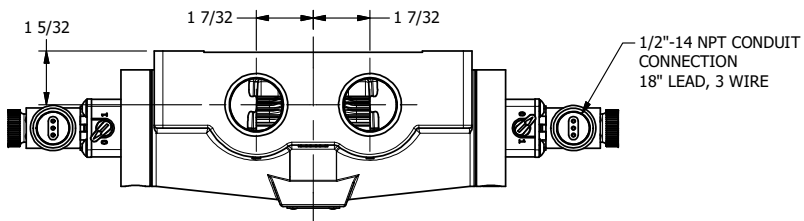

4

3

2

1

**AAA**  
PRODUCTS  
INTERNATIONAL

**AAA PRODUCTS  
INTERNATIONAL**  
7114 Harry Hines Blvd  
Dallas, TX 75235

TITLE: 1" SIDE PORT, DBL SOL, 3 POS,  
SPR CTR, FLOAT CTR SPL, MOLD-OVER,  
LCKNG OVRD, DUST EXCLDR